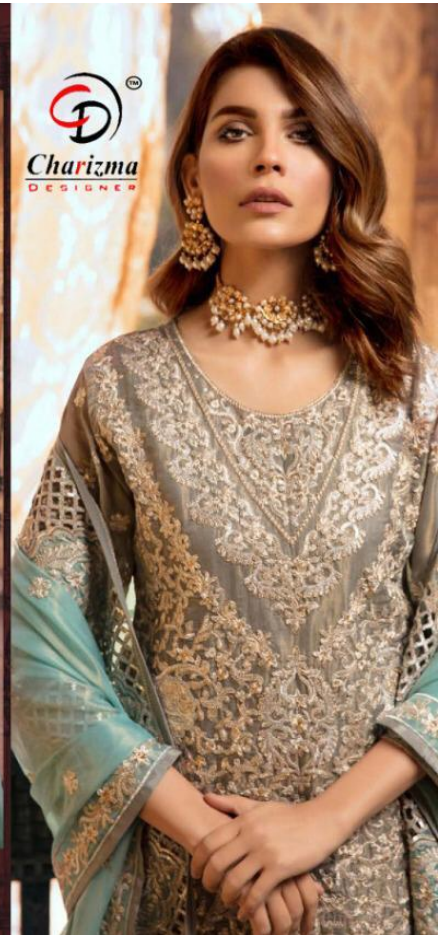

Charizma
DESIGNER

WARDA **P**REMIUM

VOL-02

WARDA PREMIUM VOL-02
3001

Charizma
DESIGNER

WARDA **P**REMIUM VOL-02
3002

Charizma
DESIGNER

WARDA **P**REMIUM
VOL-02
3004

Charizma
DESIGNER

WARDA **P**REMIUM 3006 VOL-02

Charizma
DESIGNER

WARDA PREMIUM vol-02

D.No.	TOP	BOTTOM	DUPATTA
1001	FOX GEORGETTE (WITH SANTOON INNER)	SANTOON	NAJMEEN EMBROIDERY WORK
1002	FOX GEORGETTE (WITH SANTOON INNER)	SANTOON	NAJMEEN EMBROIDERY WORK
1003	FOX GEORGETTE (WITH SANTOON INNER)	SANTOON	NAJMEEN EMBROIDERY WORK
1004	FOX GEORGETTE (WITH SANTOON INNER)	SANTOON	NAJMEEN EMBROIDERY WORK
1005	FOX GEORGETTE (WITH SANTOON INNER)	SANTOON	NAJMEEN EMBROIDERY WORK
1006	FOX GEORGETTE (WITH SANTOON INNER)	SANTOON	NAJMEEN EMBROIDERY WORK