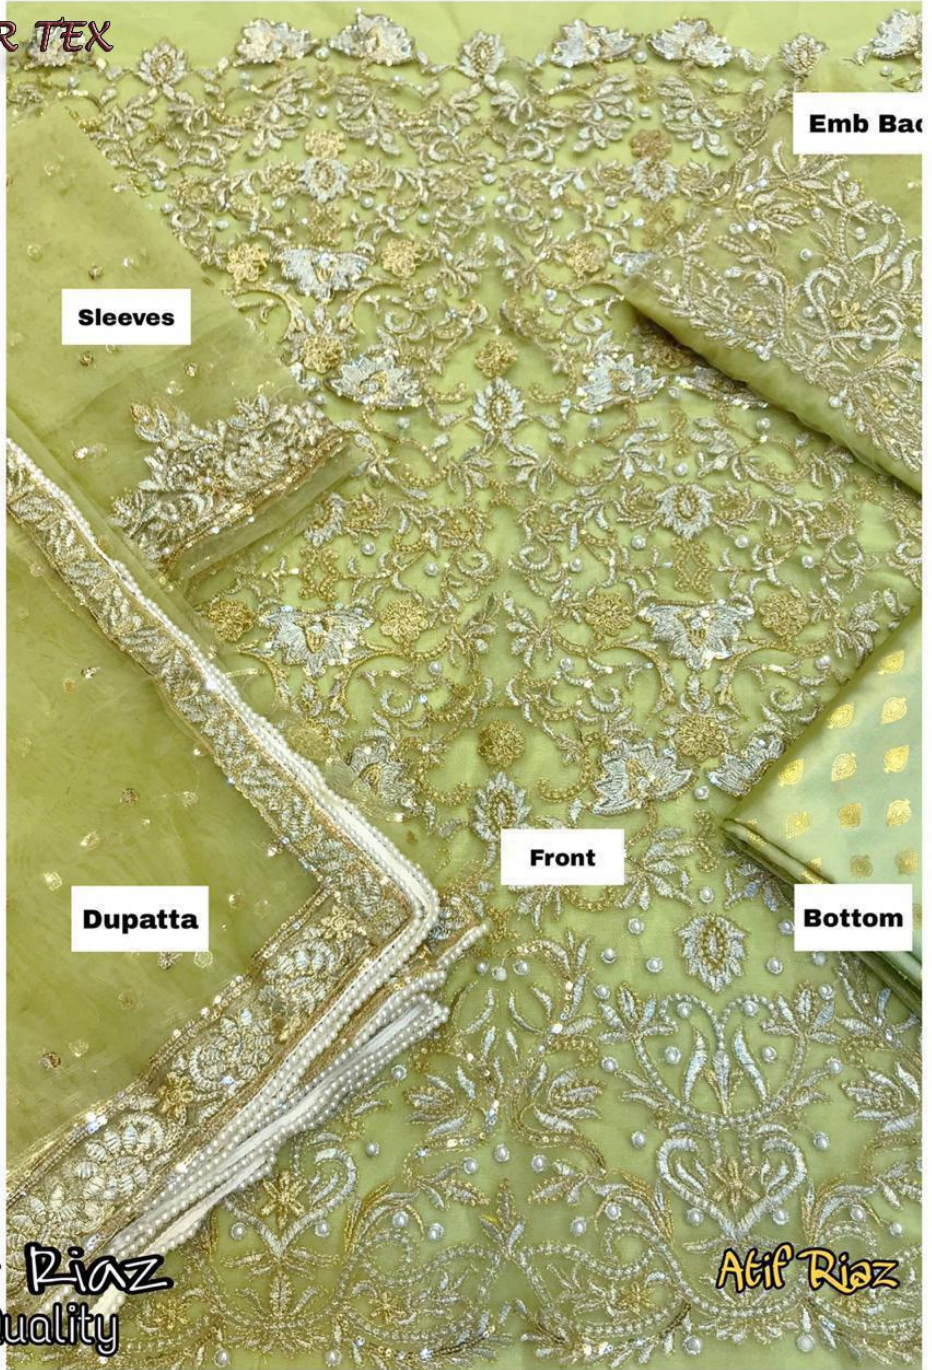

Atif Riaz
Gray Edition

HOOR TEX

Atif Riz
++Quality

Sleeves

Back

Front

Dupatta

Bottom

Atif Riz

HOOR TEX

TOP: Net With Heavy Embroidery

BOTTOM: Heavy Satin With Foil Print

DUPATTA: Net with Embroidery

Atif Riaz

HOOR TEX

Atif Riaz
+Quality

Emb Back

Sleeves

Front

Dupatta

Bottom

Atif Riaz