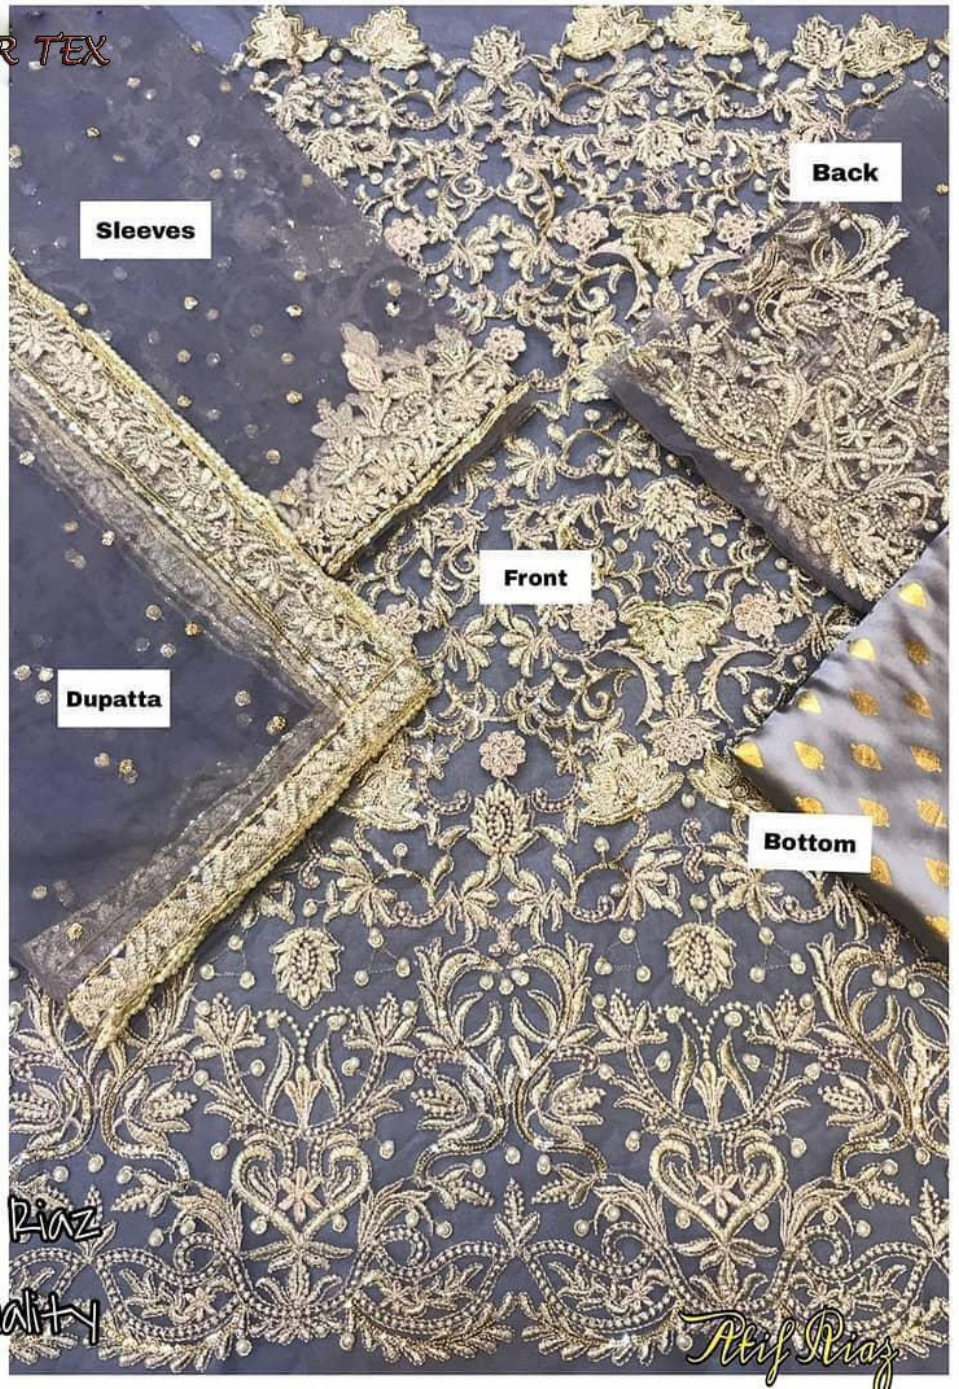

Atif Riaz
Gray Edition

HOOR TEX

Atif Riz
++Quality

Sleeves

Back

Front

Dupatta

Bottom

Atif Riz

HOOR TEX

TOP: Net With Heavy Embroidery

BOTTOM: Heavy Satin With Foil Print

DUPATTA: Net with Embroidery

Atif Riaz

HOOR TEX

Atif Riaz
+Quality

Emb Back

Sleeves

Front

Dupatta

Bottom

Atif Riaz