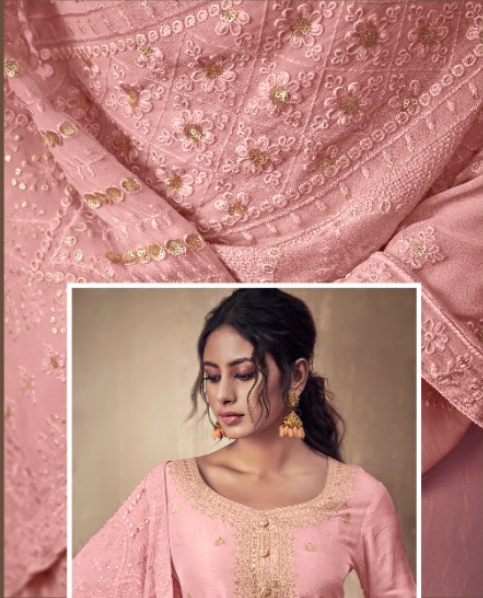

KAMA
DESIGNS

667 / FEEL COLORS IN YOUR WARDROBE