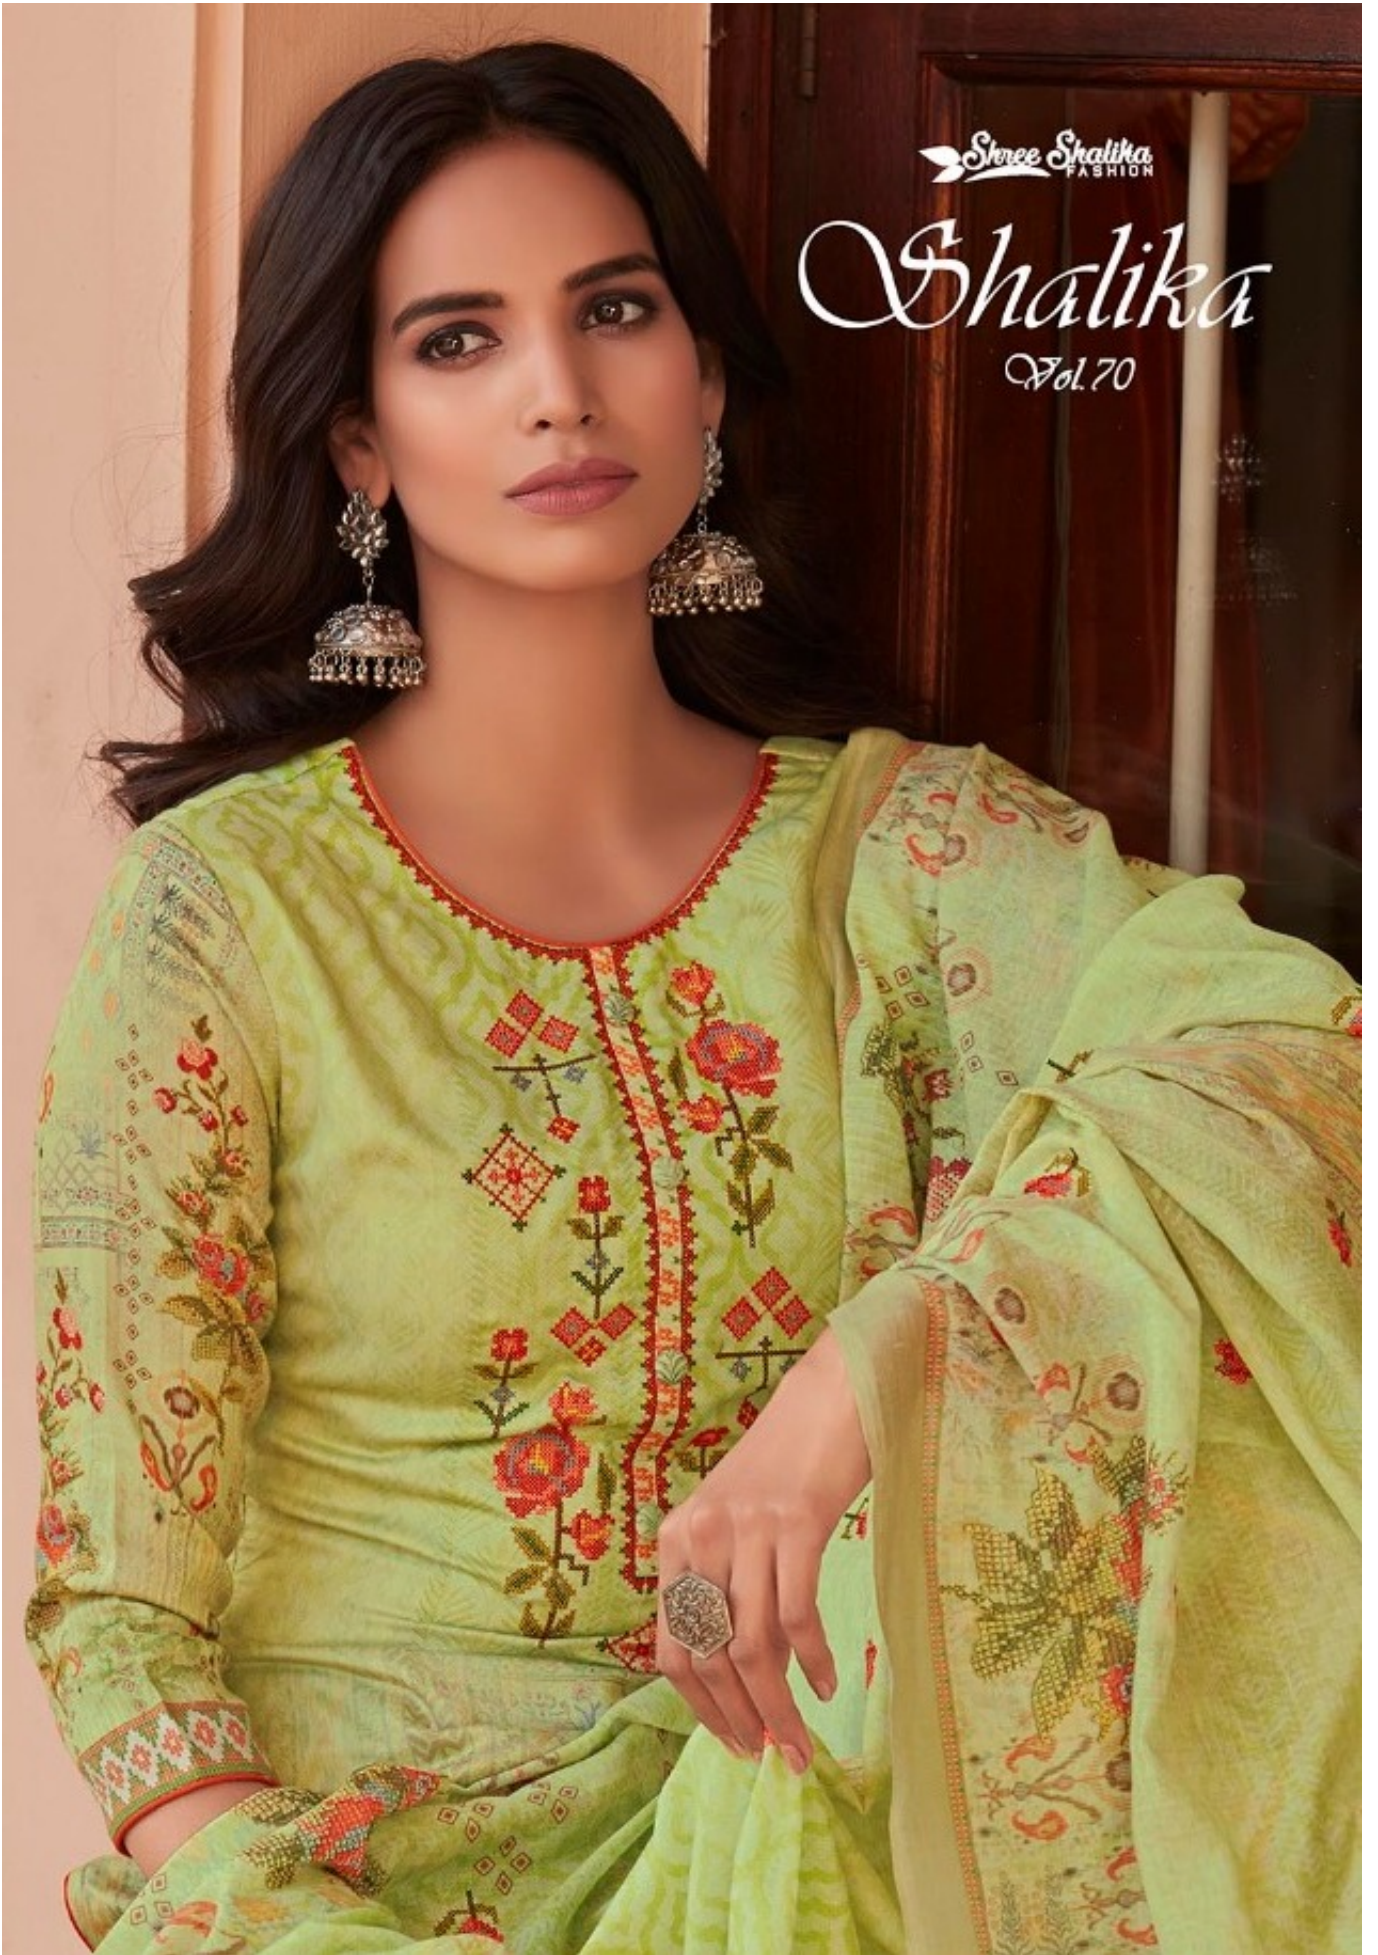

Shree Shalika  
FASHION

# Shalika

Vol. 70

3408

3406

3405

3406

Steve Shalika

3405

# *Shalika*

*Vol. 70*

**\*FABRIC DETAILS\***

**TOP: PURE JAM SATIN DIGITAL PRINT**

**WITH EMBROIDARY WORK**

**BOTTOM: PURE COTTON**

**DUPATTA: PURE COTTON DIGITAL PRINT WITH**

**EMBROIDARY FULL WORK**