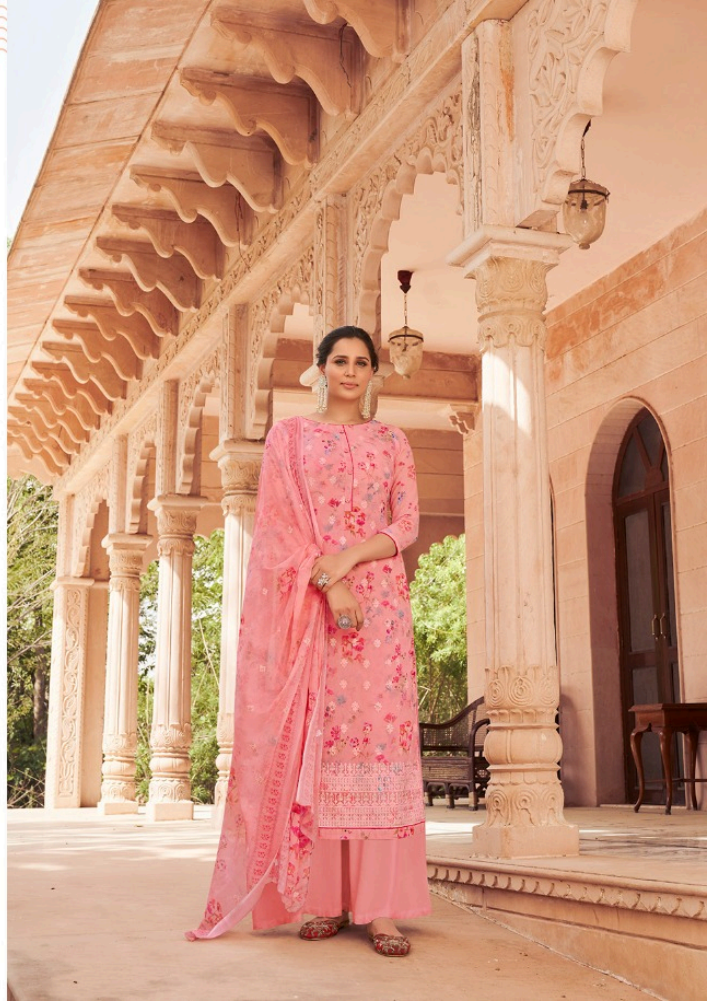

Shree Shalika  
FASHION

Shalika <sup>VOL.76</sup>

#4001

#4004

Sree Shalika  
FASHION

Sree Shalika  
FASHION

#4003

Shree Shalika  
FASHION

#4002

*Shree Shalika*  
FASHION

#4006

#4008

Shree Shalika  
FASHION

#4005

*Shree Shalika*  
FASHION

COMING SOON

## \*FABRIC DETAILS\*

TOP : PURE GEORGETTE MULTI SEQUENCE WORK WITH DIGITAL PRINT

BOTTOM + INNER : HEAVY SANTOON

DUPATTA : CHIFFON DUPATTA MULTI SEQUENCE

WORK WITH DIGITAL PRINT

DESIGN NUMBERS

**4001 TO 4008**