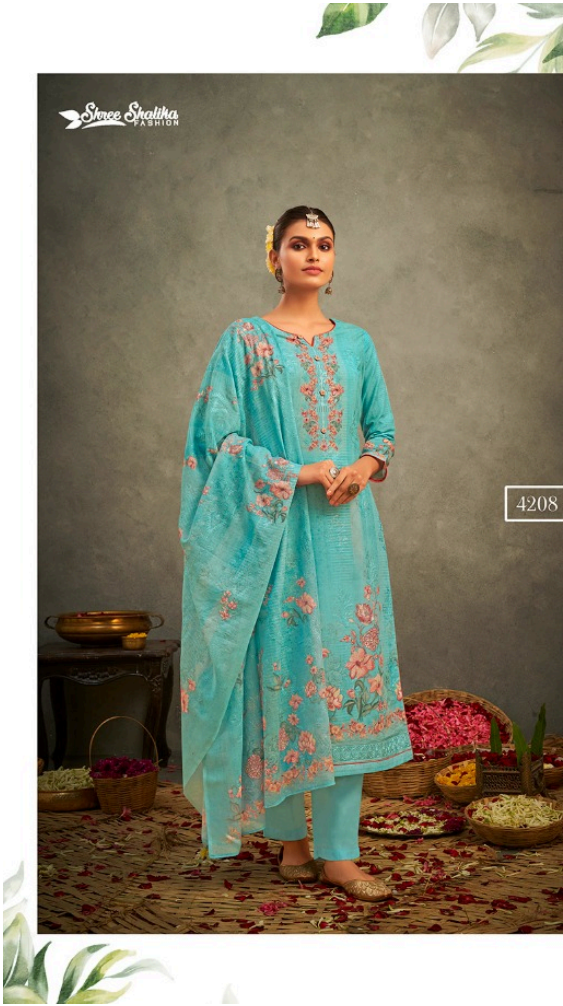

Saree Shalika
FASHION

SHALIKA

VOL.77

Siree Shalika
FASHION

4203 CODE

4201 CODE

4208 CODE

Sinee Shalika
FASHION

4204 CODE

Sree Shalika
FASHION

4207 CODE

Siree Sialika
FASHION

Siree Shalika
FASHION

4206 CODE

TRADITION

Stone Shalika FASHION

SHALIKA

VOL.77

FABRIC DETAILS

TOP : PURE COTTON DIGITAL PRINT WITH

MULTI SEQUENCE WORK

BOTTOM : PURE COTTON

DUPATTA : COTTON DIGITAL PRINT WITH EMBROIDERY

SEQUENCE WORK