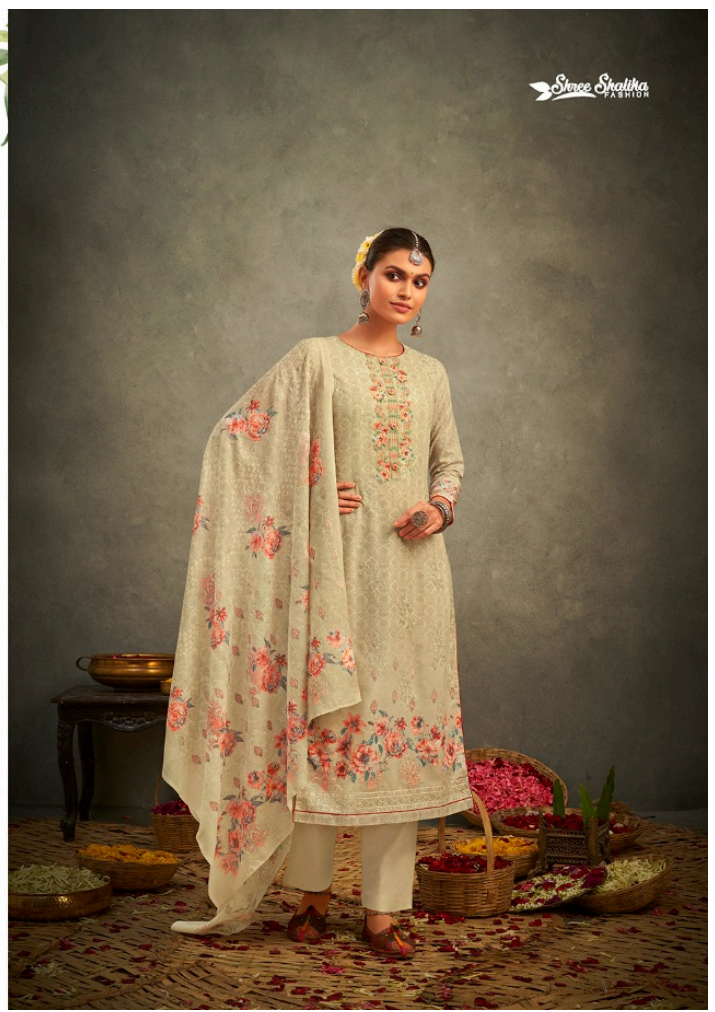

Saree Shalika
FASHION

SHALIKA

VOL.77

Siree Shalika
FASHION

4203 CODE

4201 CODE

4208 CODE

Sinee Shalika
FASHION

4204 CODE

Sree Shalika
FASHION

4207 CODE

Siree Sialika
FASHION

Siree Shalika
FASHION

4206 CODE

TRADITION

Stone Shalika FASHION

SHALIKA

VOL.77

FABRIC DETAILS

TOP : PURE COTTON DIGITAL PRINT WITH

MULTI SEQUENCE WORK

BOTTOM : PURE COTTON

DUPATTA : COTTON DIGITAL PRINT WITH EMBROIDERY

SEQUENCE WORK