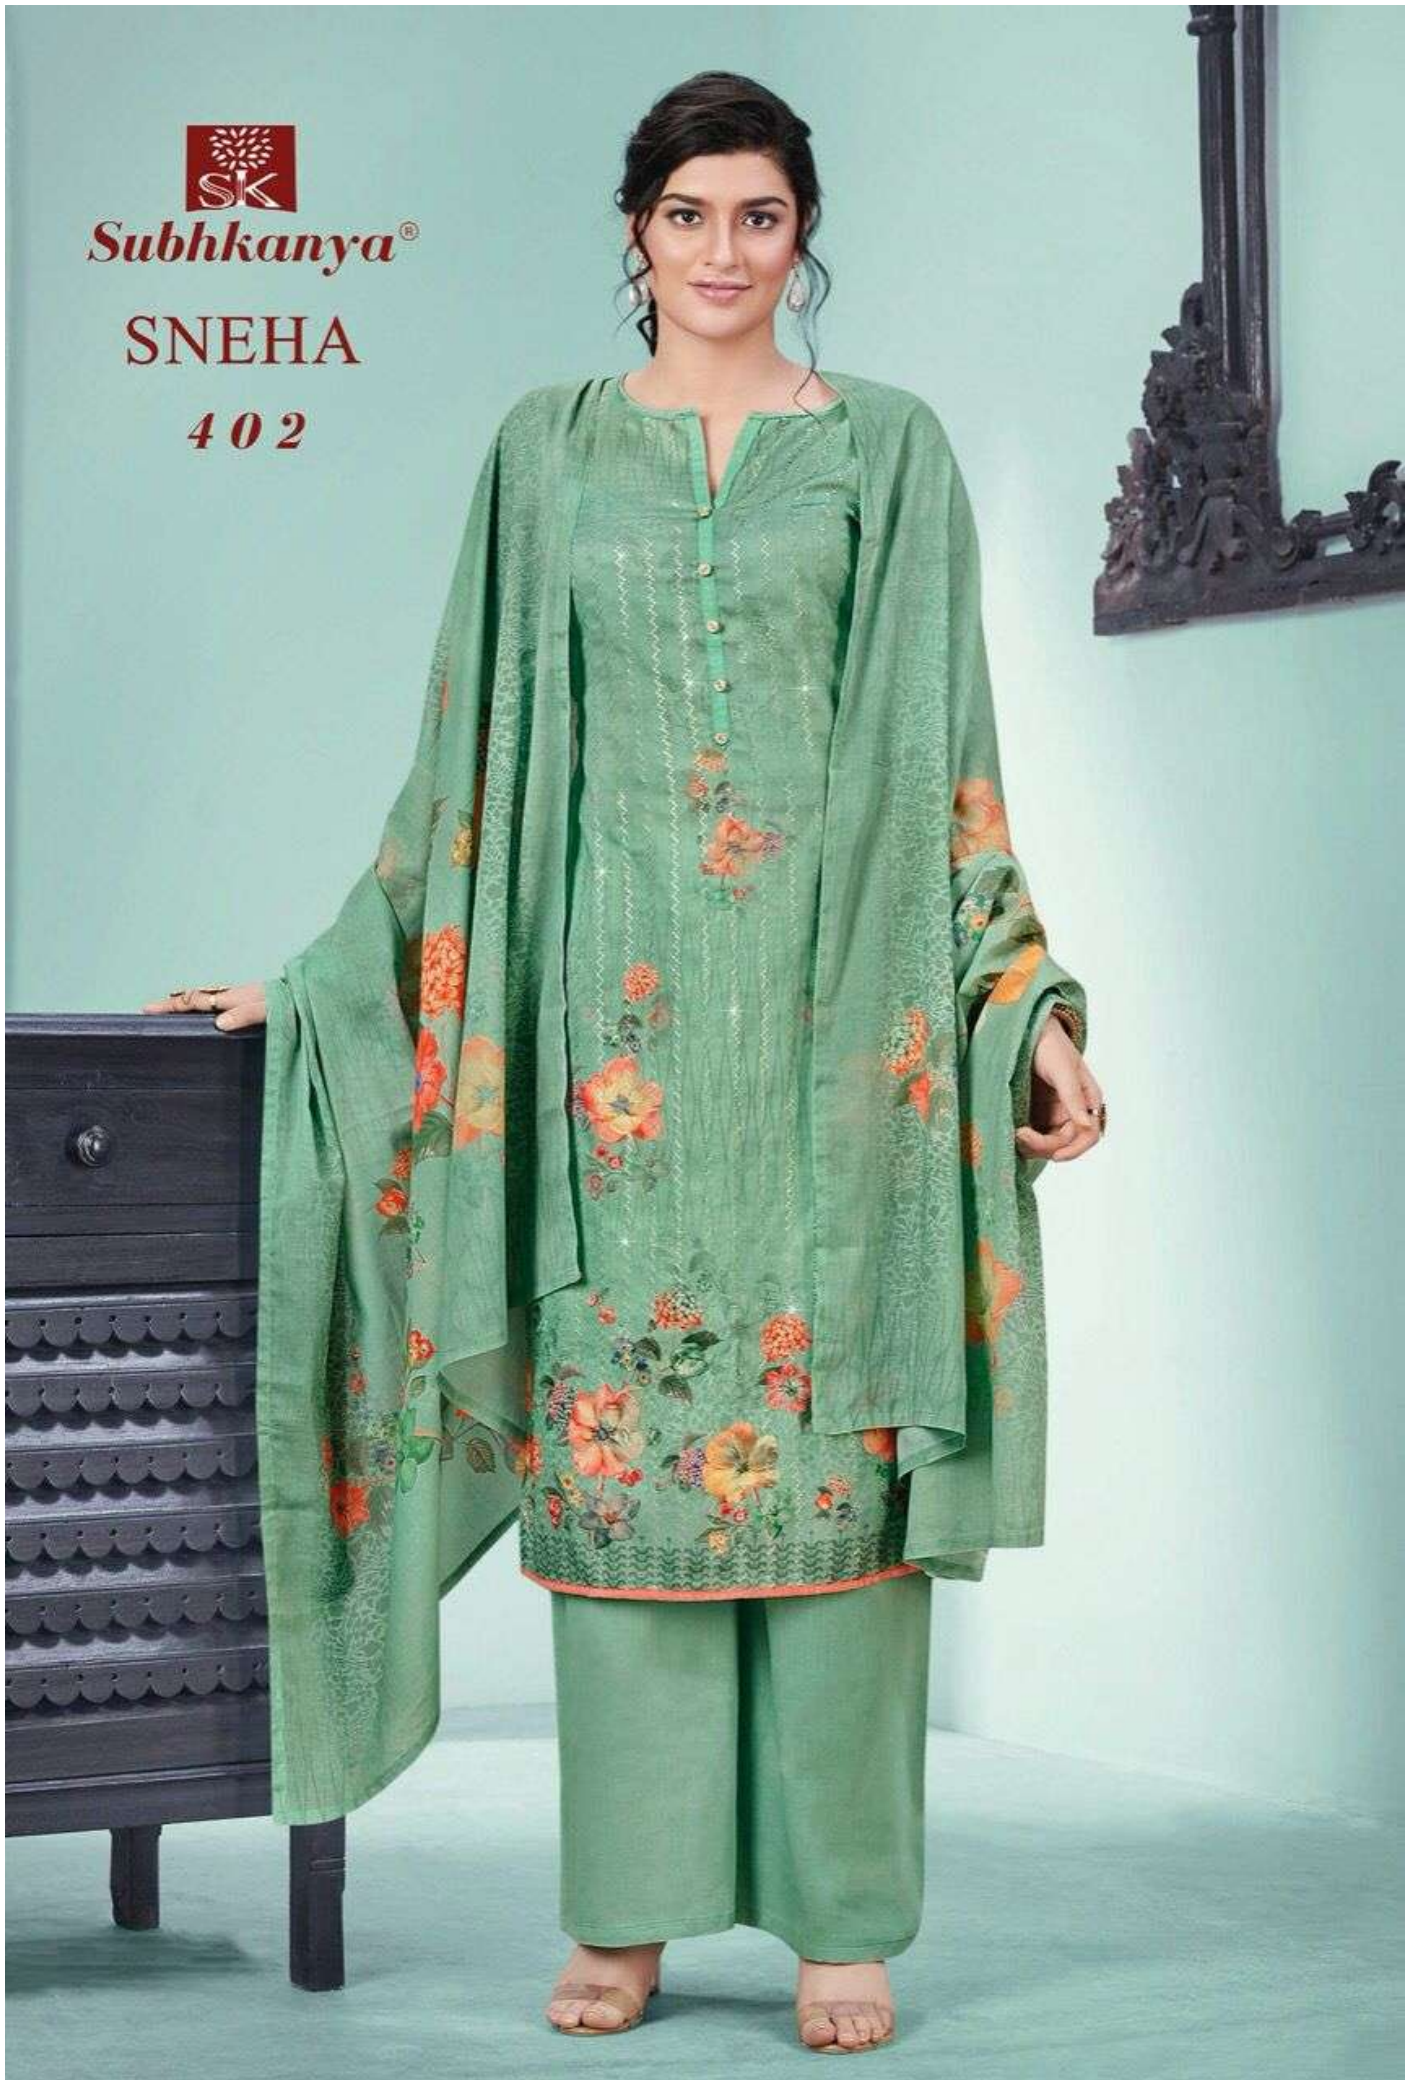

Subhkanya®

SNEHA

402