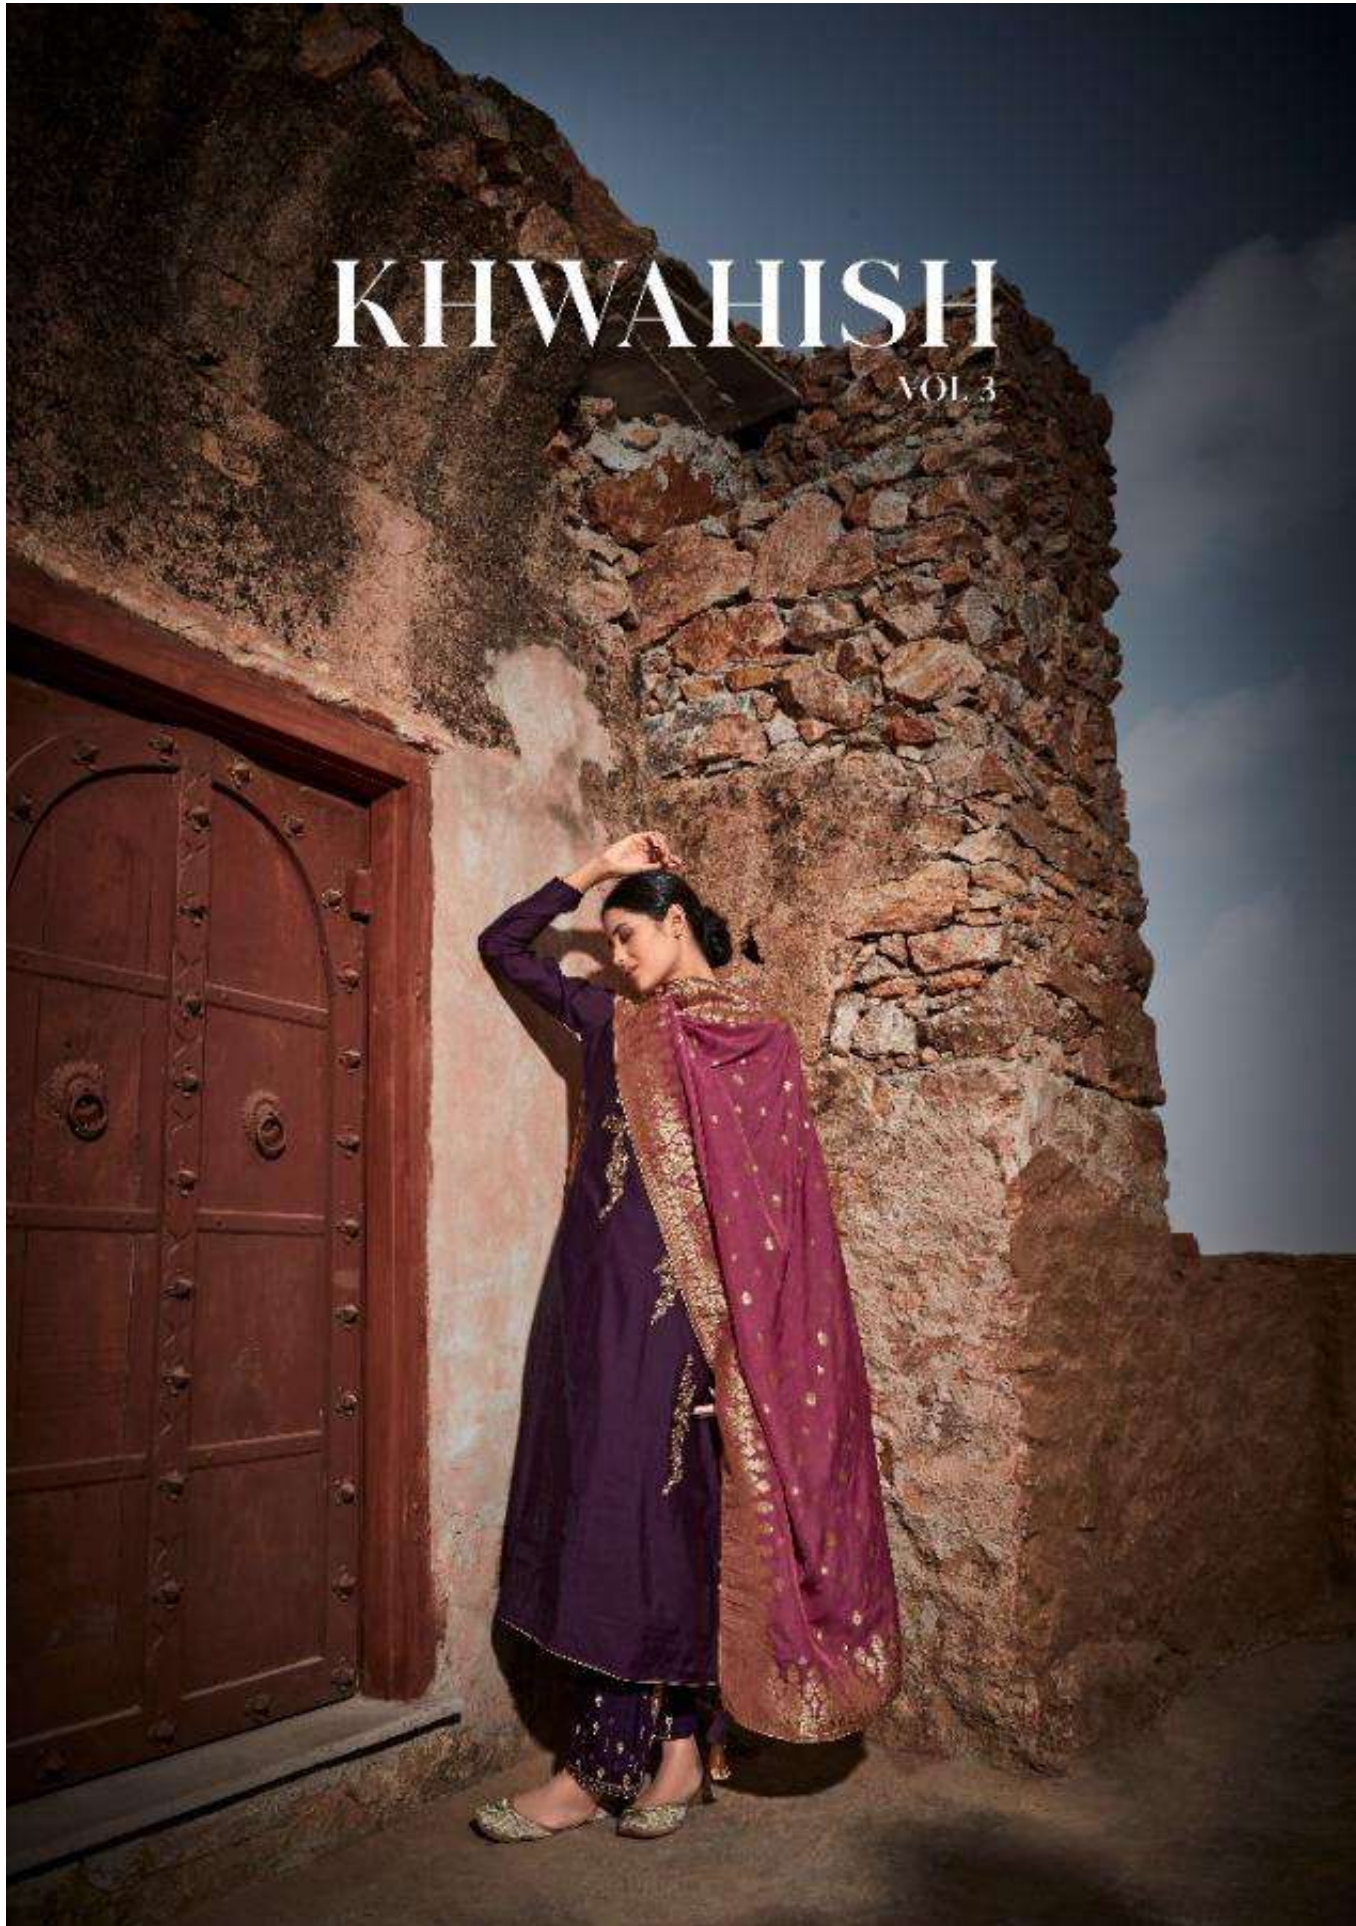

KHWAHISH

VOL. 3