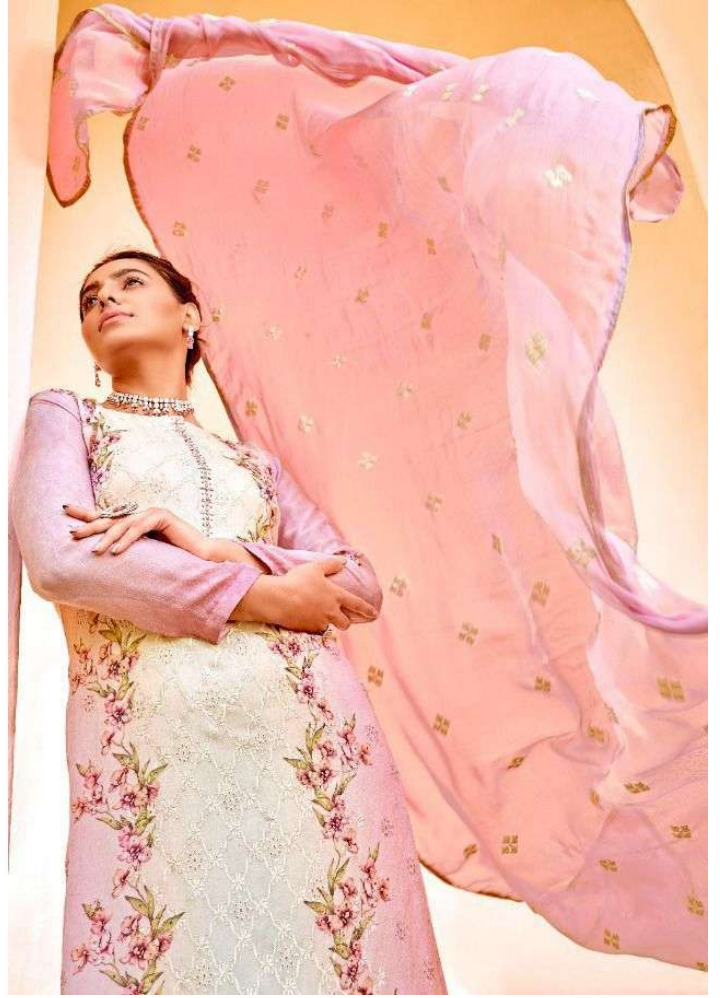

HOTLADY[®]
THE ULTIMATE FASHION BRAND

HOTLADY[®]
THE ULTIMATE FASHION BRAND

HOTLADY[®]
THE ULTIMATE FASHION BRAND

HOT LADY
THE ULTIMATE FASHION BRAND

TASMEEN

:TOP:

PURE VISCOSE CHIFFON(DIGITAL PRINT WITH EMBROIDERY)
NECKLINE - HAND SWAROVSKI AND CERAMIC STONE WORK

**:BOTTOM:
SANTOON**

**:DUPATTA:
CHIFFON WITH EMBROIDERY**

**..DESIGN NO..
6521 TO 6526**

RATE. 1695/-

HOTLADY®
THE ULTIMATE FASHION BRAND

HOTLADY
THE ULTIMATE FASHION BRAND

6521

6522