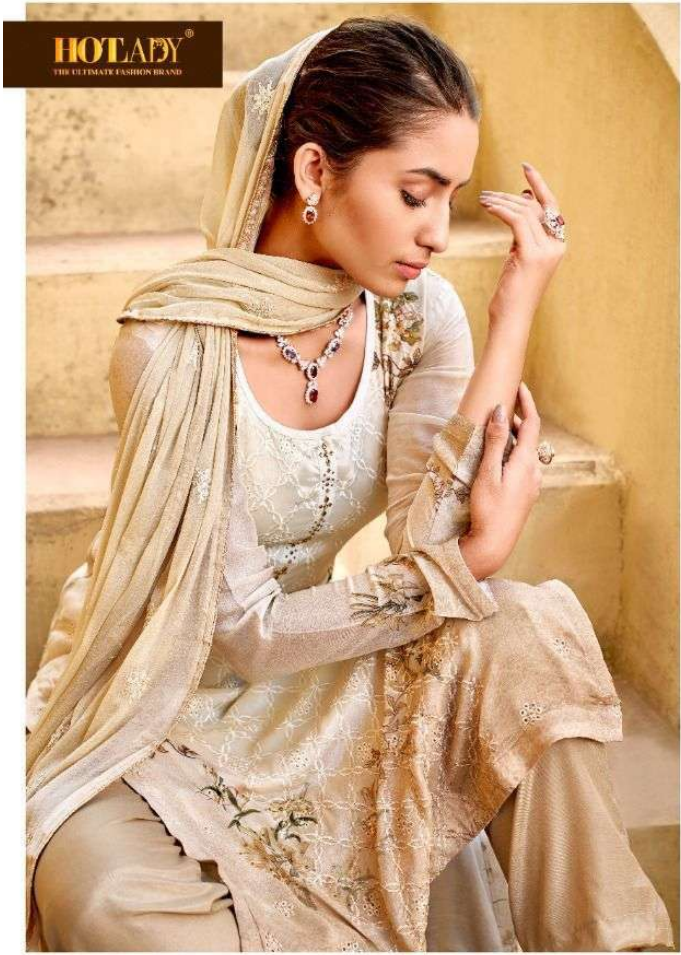

HOTLADY[®]
THE ULTIMATE FASHION BRAND

HOTLADY[®]
THE ULTIMATE FASHION BRAND

HOTLADY[®]
THE ULTIMATE FASHION BRAND

HOT LADY
THE ULTIMATE FASHION BRAND

TASMEEN

:TOP:

PURE VISCOSE CHIFFON(DIGITAL PRINT WITH EMBROIDERY)
NECKLINE - HAND SWAROVSKI AND CERAMIC STONE WORK

**:BOTTOM:
SANTOON**

**:DUPATTA:
CHIFFON WITH EMBROIDERY**

**..DESIGN NO..
6521 TO 6526**

RATE. 1695/-

HOTLADY®
THE ULTIMATE FASHION BRAND

HOTLADY
THE ULTIMATE FASHION BRAND

6521

6522