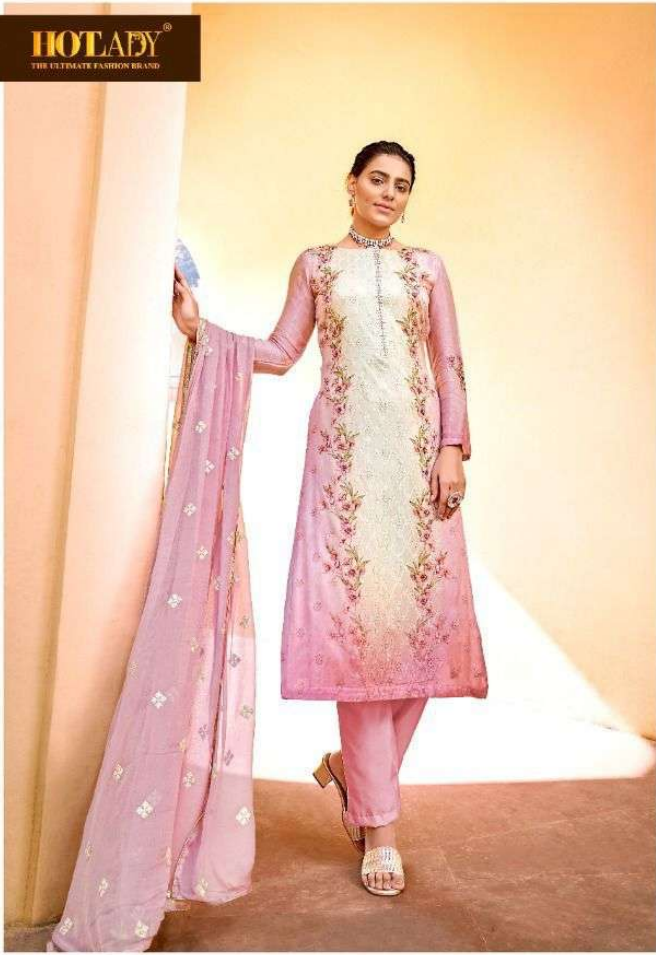

HOTLADY[®]
THE ULTIMATE FASHION BRAND

HOTLADY[®]
THE ULTIMATE FASHION BRAND

HOTLADY[®]
THE ULTIMATE FASHION BRAND

HOT LADY
THE ULTIMATE FASHION BRAND

TASMEEN

:TOP:

PURE VISCOSE CHIFFON(DIGITAL PRINT WITH EMBROIDERY)
NECKLINE - HAND SWAROVSKI AND CERAMIC STONE WORK

**:BOTTOM:
SANTOON**

**:DUPATTA:
CHIFFON WITH EMBROIDERY**

**..DESIGN NO..
6521 TO 6526**

RATE. 1695/-

HOTLADY®
THE ULTIMATE FASHION BRAND

HOTLADY
THE ULTIMATE FASHION BRAND

6521

6522