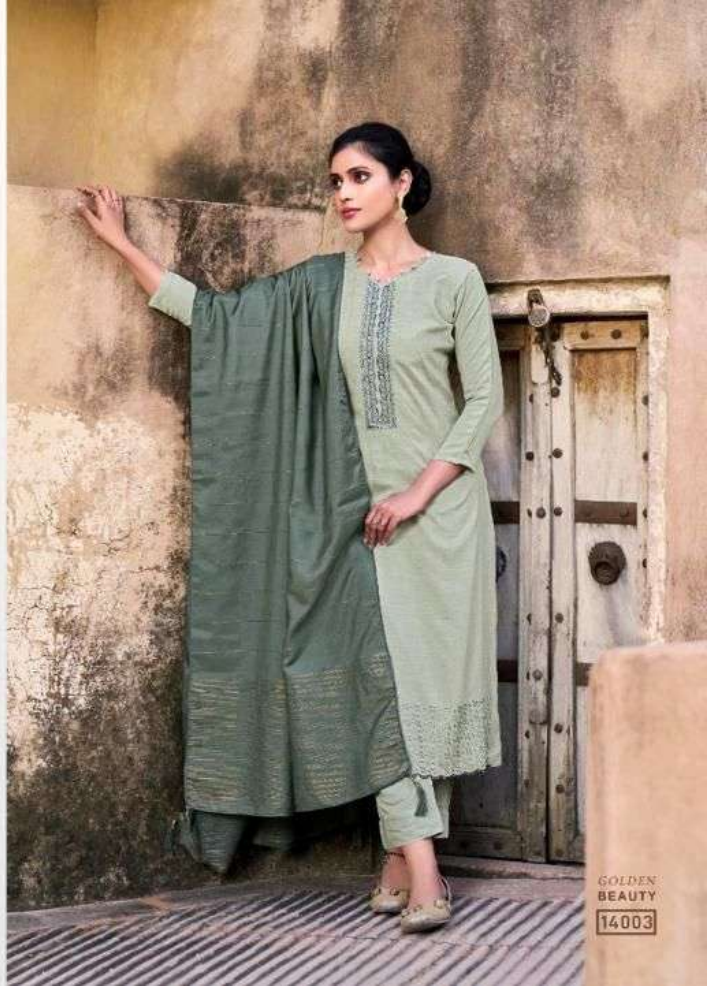

HAZEL

14004

THE TWISTER SOULFUL RETREAT

BETRO FASHION THE TWISTER

14001

CREATIVE CULTURE 14005

14002

THE MODERN ENCHANTRESS

GOLDEN
BEAUTY
14003

HAZEL

WE ALWAYS BELIEVE IN QUALITY

DESIGN.NO	DESCRIPTION
14001	<p>TOP PURE COTTON SILK WITH SCALPING CUT-WORK</p> <p>BOTTOM PURE COTTON SOLID DAYED</p> <p>DUPATTA PURE MASLIN FANCY YARN DUPATTA</p>
14002	
14003	
14004	
14005	
14006	