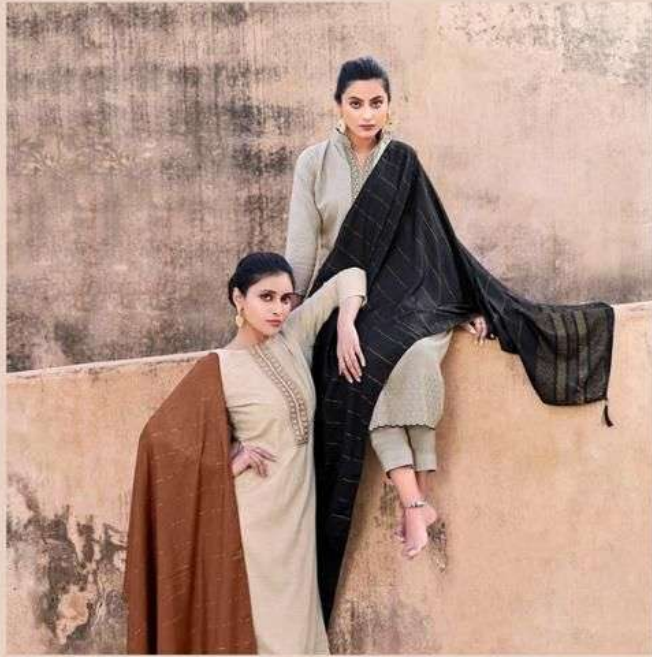

HAZEL

14004

THE TWISTER SOULFUL RETREAT

BETRO FASHION THE TWISTER

14001

CREATIVE CULTURE 14005

14002

THE MODERN ENCHANTRESS

GOLDEN
BEAUTY
14003

HAZEL

WE ALWAYS BELIEVE IN QUALITY

DESIGN.NO	DESCRIPTION
14001	<p>TOP PURE COTTON SILK WITH SCALPING CUT-WORK</p> <p>BOTTOM PURE COTTON SOLID DAYED</p> <p>DUPATTA PURE MASLIN FANCY YARN DUPATTA</p>
14002	
14003	
14004	
14005	
14006	