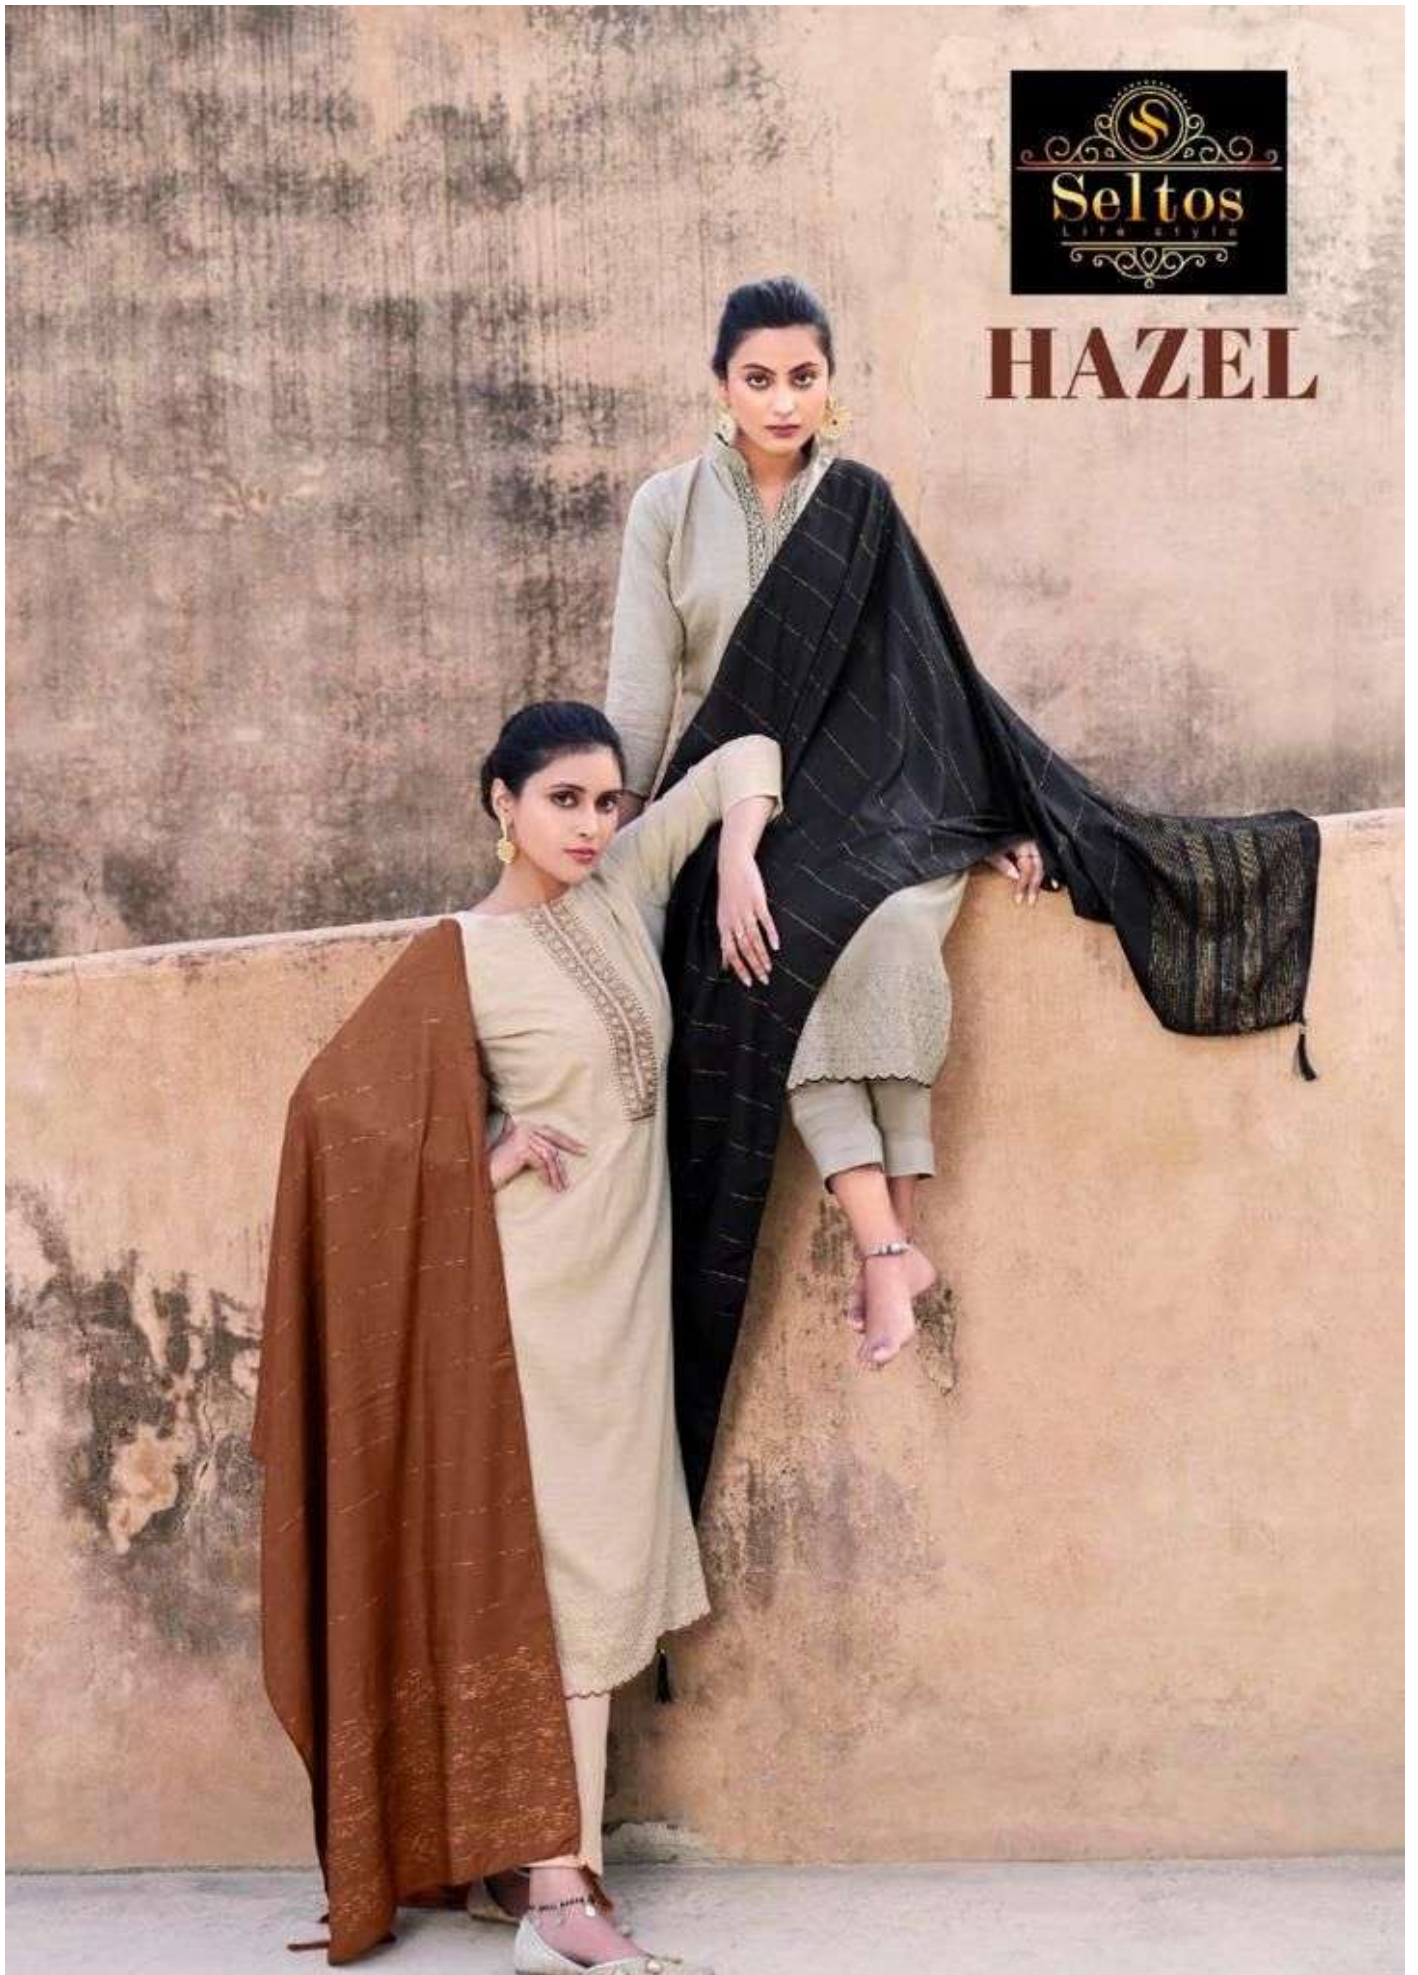

HAZEL

14004

THE TWISTER SOULFUL RETREAT

BETRO FASHION THE TWISTER

14001

CREATIVE CULTURE 14005

14002

THE MODERN ENCHANTRESS

GOLDEN
BEAUTY
14003

HAZEL

WE ALWAYS BELIEVE IN QUALITY

DESIGN.NO	DESCRIPTION
14001	<p>TOP PURE COTTON SILK WITH SCALPING CUT-WORK</p> <p>BOTTOM PURE COTTON SOLID DAYED</p> <p>DUPATTA PURE MASLIN FANCY YARN DUPATTA</p>
14002	
14003	
14004	
14005	
14006	