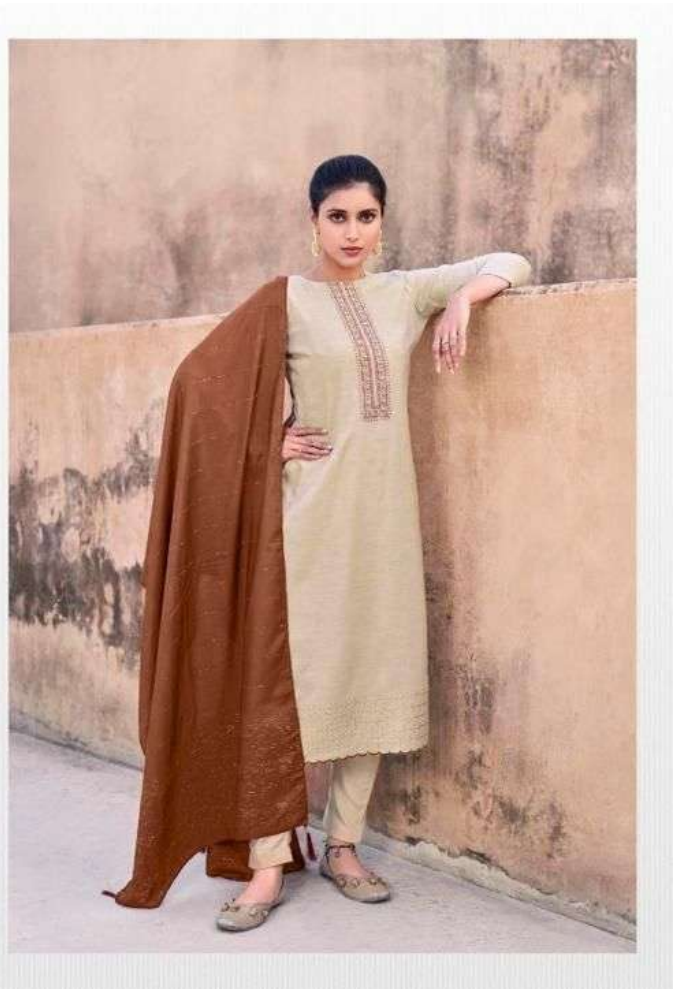

HAZEL

14004

THE TWISTER SOULFUL RETREAT

BETRO FASHION THE TWISTER

14001

CREATIVE CULTURE 14005

14002

THE MODERN ENCHANTRESS

GOLDEN
BEAUTY
14003

HAZEL

WE ALWAYS BELIEVE IN QUALITY

DESIGN.NO	DESCRIPTION
14001	<p>TOP PURE COTTON SILK WITH SCALPING CUT-WORK</p> <p>BOTTOM PURE COTTON SOLID DAYED</p> <p>DUPATTA PURE MASLIN FANCY YARN DUPATTA</p>
14002	
14003	
14004	
14005	
14006	