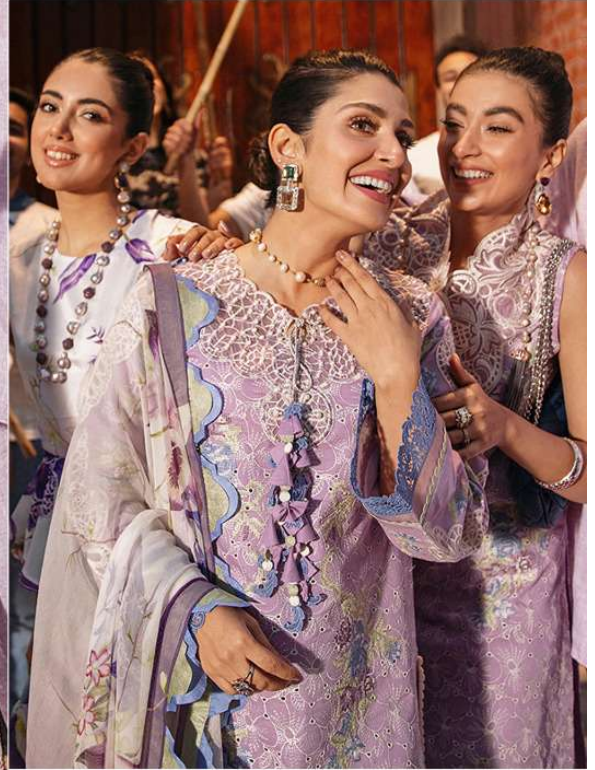

Serene
Pakistani Suit

D.NO.40006

A BRAND BY **ME** MEGHA EXPORT

TOP - LAWN COTTON HEAVY EMBROIDRED

BOTTOM - SEMI LAWN

DUPATTA - HEAVY CHIFFON DIGITAL PRINTED

Serene
Pakistani Suit

D.NO.40005

A BRAND BY **ME** MEGHA EXPORT

TOP - LAWN COTTON HEAVY EMBROIDRED

BOTTOM - SEMI LAWN

DUPATTA - HEAVY CHIFFON DIGITAL PRINTED

Serene
Pakistani Suit

D.NO.40004

A BRAND BY **ME MEGHA EXPORT**

TOP - LAWN COTTON HEAVY EMBROIDRED

BOTTOM - SEMI LAWN

DUPATTA - HEAVY CHIFFON DIGITAL PRINTED

Serene
Pakistani Suit

D.NO.40006

A BRAND BY **ME** MEGHA EXPORT

TOP - LAWN COTTON HEAVY EMBROIDRED

BOTTOM - SEMI LAWN

DUPATTA - HEAVY CHIFFON DIGITAL PRINTED

Serene
Pakistani Suit

D.NO.40003

A BRAND BY **ME** MEGHA EXPORT

TOP - LAWN COTTON HEAVY EMBROIDERED
BOTTOM - SEMI LAWN WITH BOTTOM PATCH
DUPATTA - HEAVY CHIFFON DIGITAL PRINTED

Serene
Pakistani Suit

D.NO.40001