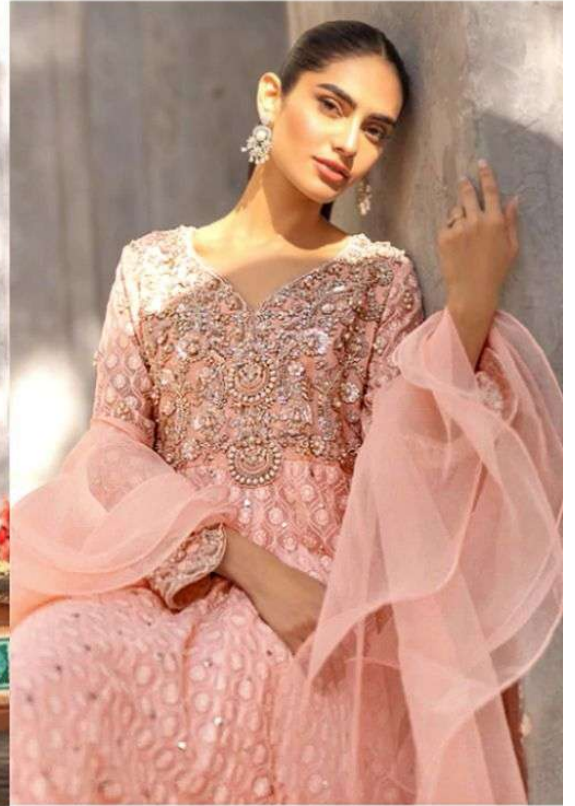

TOP - FOX GEORGETT WITH
EMBROIDERY & HANDWORK
DUPATTA - NET WITH FRILL &
MOTI WORK
INNER / BOTTOM - SANTOON