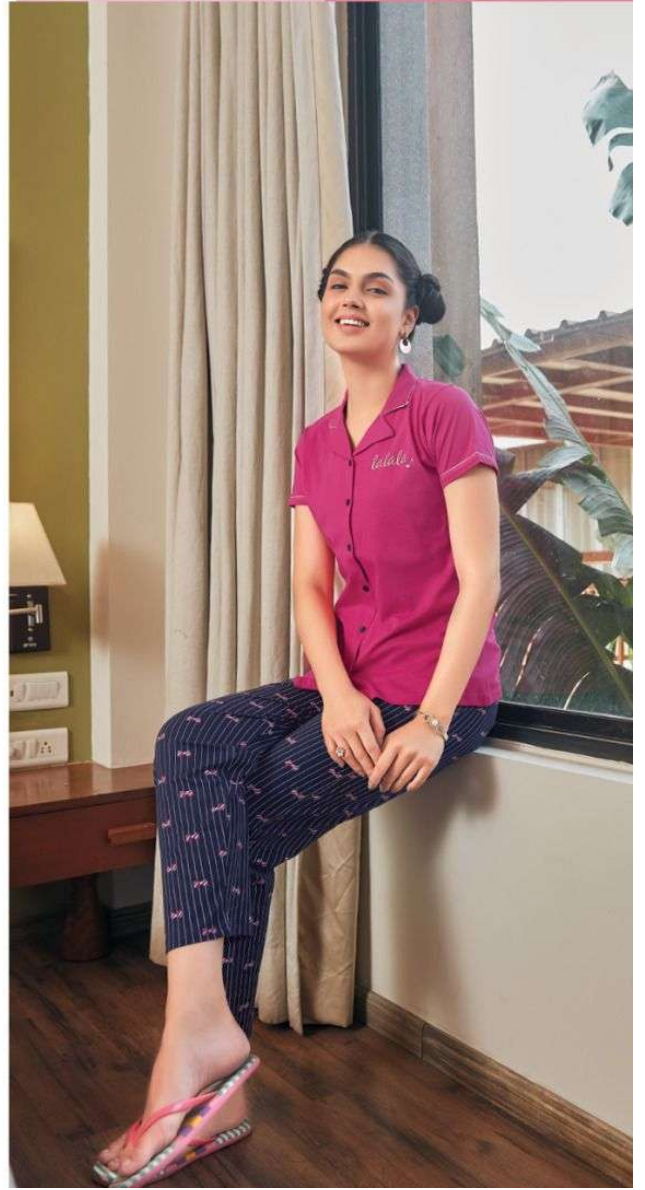

PLAYING IT  
COOL

**Pioneer**  
DESIGNER NIGHTWEAR COLLECTION

LUXURY  
CHARM

Pioneer  
102

Pioneer  
101

no one like ordinary look Booz every women have their own beauty and Our Group collection gives extra ordinary look to you...

Pioneer  
105

Pioneer  
106

Pioneer  
108

Look ethereal & classic with this brilliantly embroidered number from Our Group latest this season.

THE  
**NEW LOOK**

the woman casual collection has a wide range...

Pioneer  
103

with striking splendor and refereshing  
shade of colors style that would turn  
beads...

Pioneer  
104

MILES OF  
STYLE

Pioneer  
107