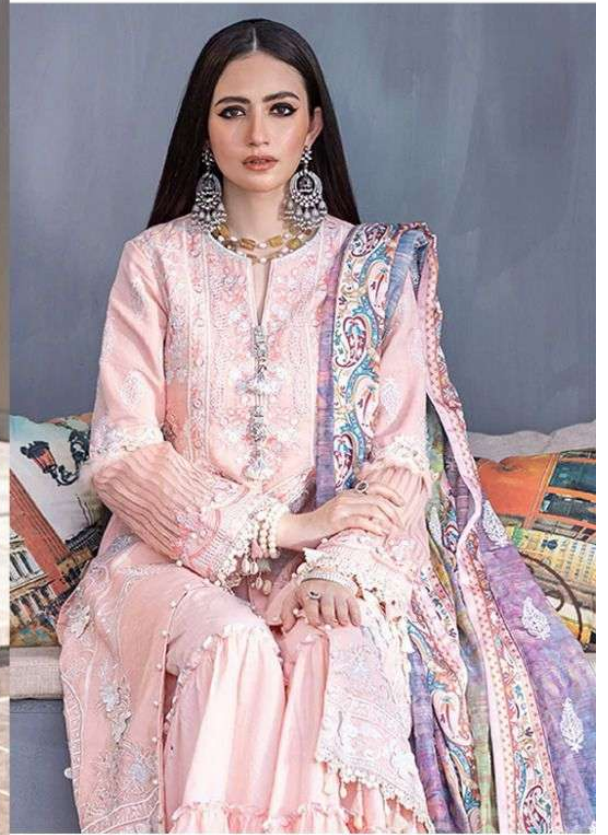

Serena  
Fakhrul Bari  
BY MEGHA EXPORT

*Mahiymaan*

*Serina*  
Pakistani Suit  
A BRAND BY MEGHA EXPORT

D.NO.44002

TOP - LAWN COTTON HEAVY EMBROIDERED

BOTTOM - SEMI LAWN

DUPATTA - CHIFFON DIGITAL PRINTED

*Serina*  
Pakistani Suit  
A BRAND BY MEGHA EXPORT

D.NO.44004

## *Mahiymaan*

TOP - LAWN COTTON HEAVY EMBROIDERED

BOTTOM - SEMI LAWN

DUPATTA - CHIFFON DIGITAL PRINTED

*Serina*<sup>TM</sup>  
Pakistani Suit

A BRAND BY **MEGHA EXPORT**

D.NO.44005

## *Mahiymaan*

TOP - LAWN COTTON HEAVY EMBROIDERED

BOTTOM - SEMI LAWN

DUPATTA - CHIFFON DIGITAL PRINTED

*Serina*  
Pakistani Suit

A BRAND BY MEGHA EXPORT

D.NO.44003