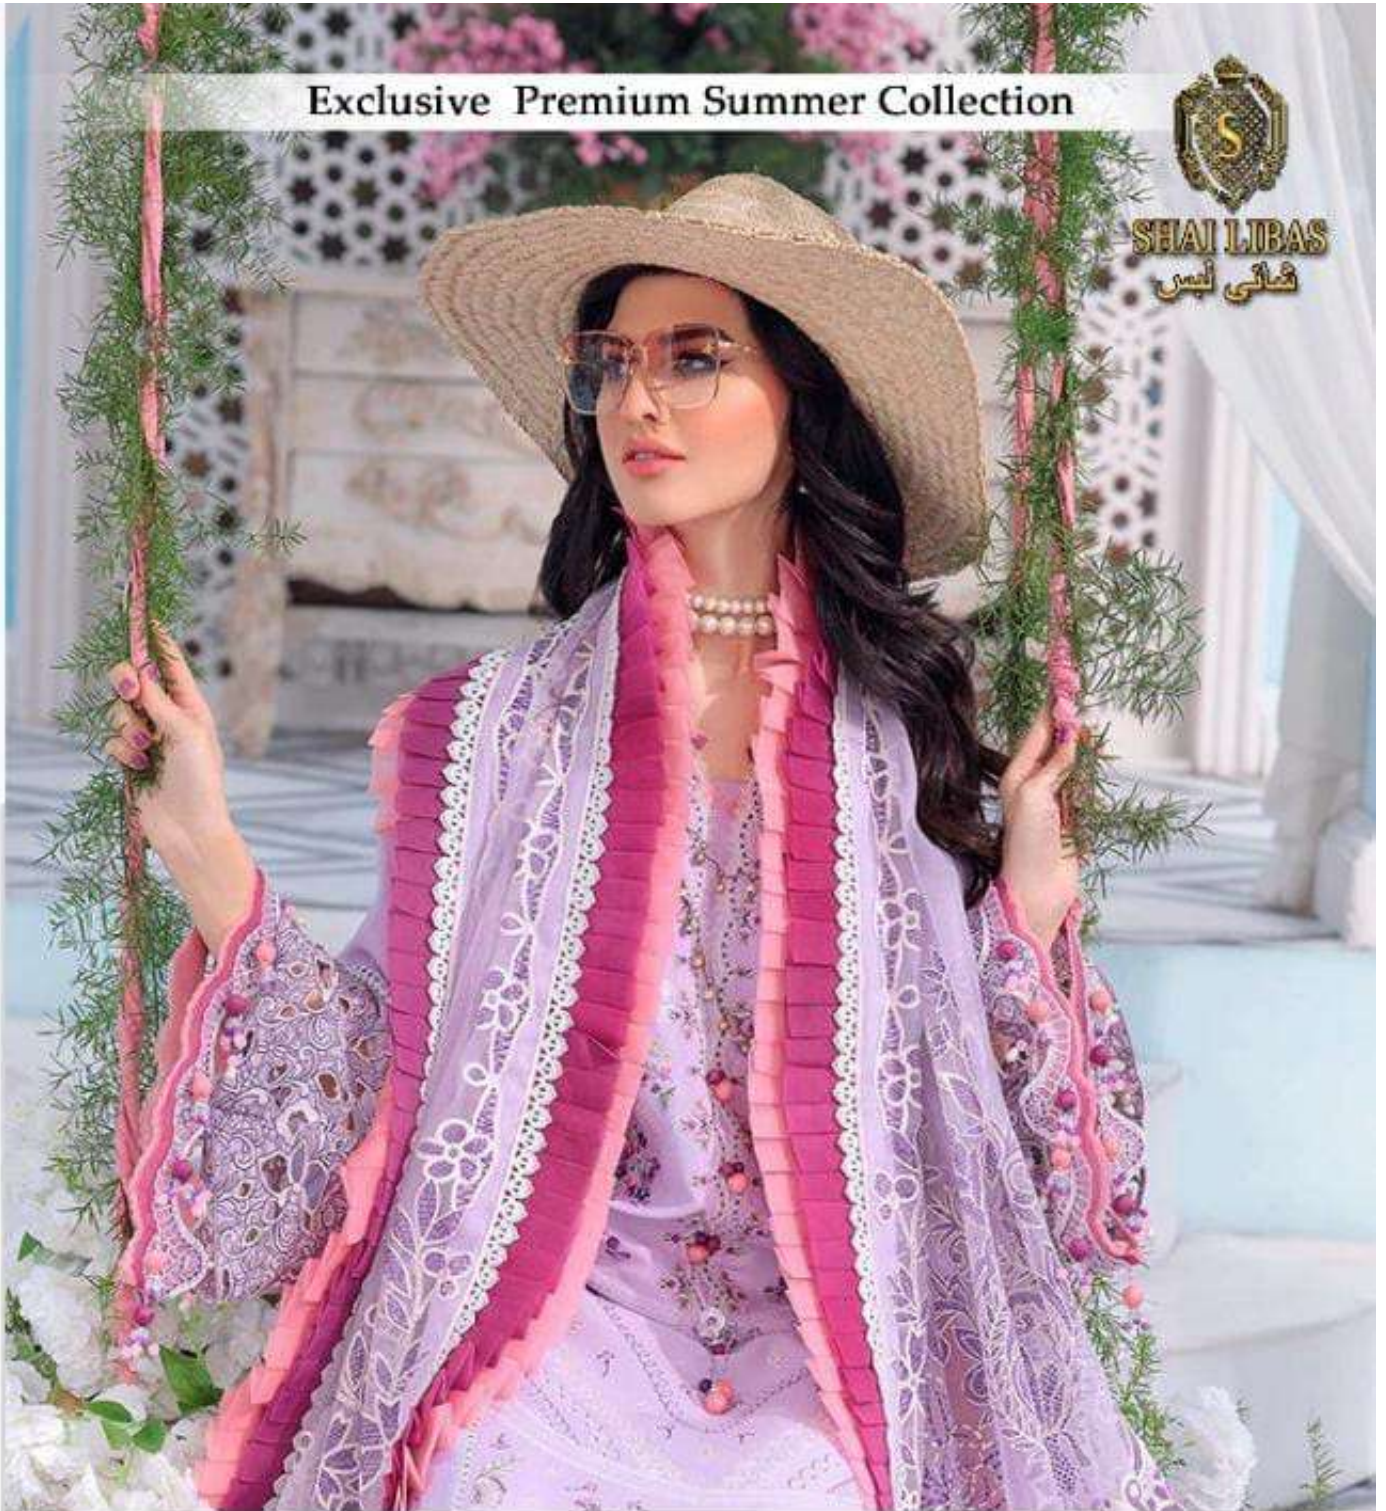

Exclusive Premium Summer Collection

SHAI LIBAS
شائی لباس

ANAYA

BY KIRAN CHAUDHRY VOL-02

**Printed
Dupatta**

Emb Patch

Sleeves

Bottom

Printed Dupatta

Neck Patch

Sleeves

Daman Patch

**Printed
Dupatta**

Emb Patch

Sleeves

Bottom