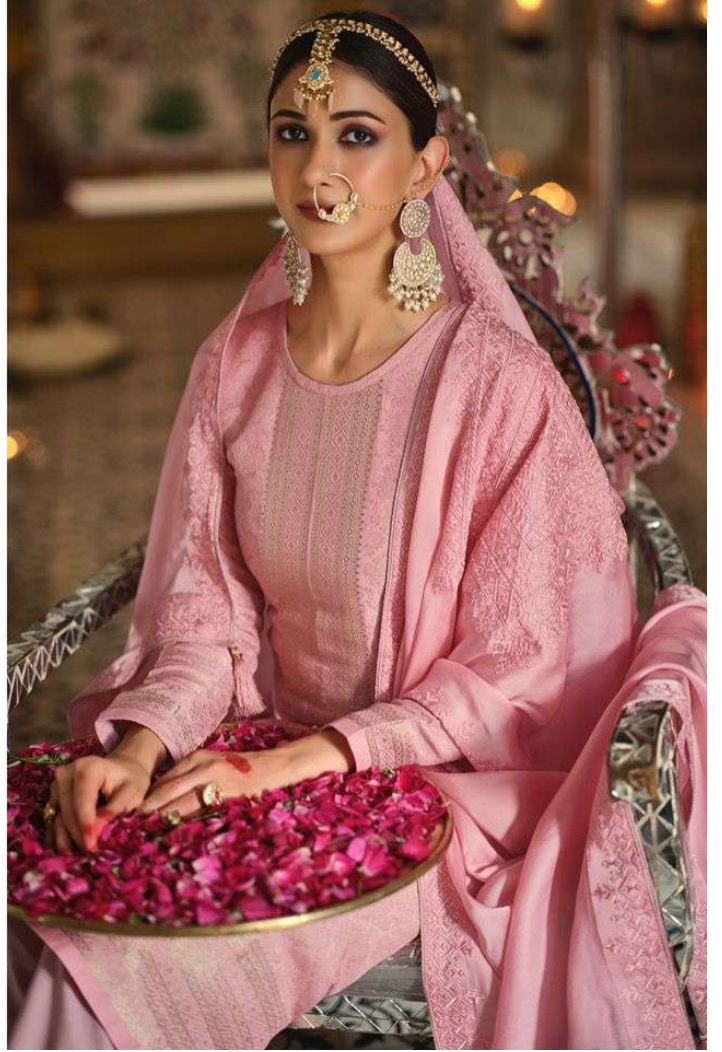

RANG RASIYA

देहदार ए इश्क

RANG RASIYA

301

RANG RASIYA

देदार 'ए' इहोव

:TOP:

PURE MULBERRY JAMAWAR SILK
WOVEN

:DUPATTA:

PURE ORGENZA SILK WITH
FENCY WORK

:BOTTOM:

PURE JAMM SILK SOLID

PRODUCT BY PREMIUM COLLETION

303

301

302