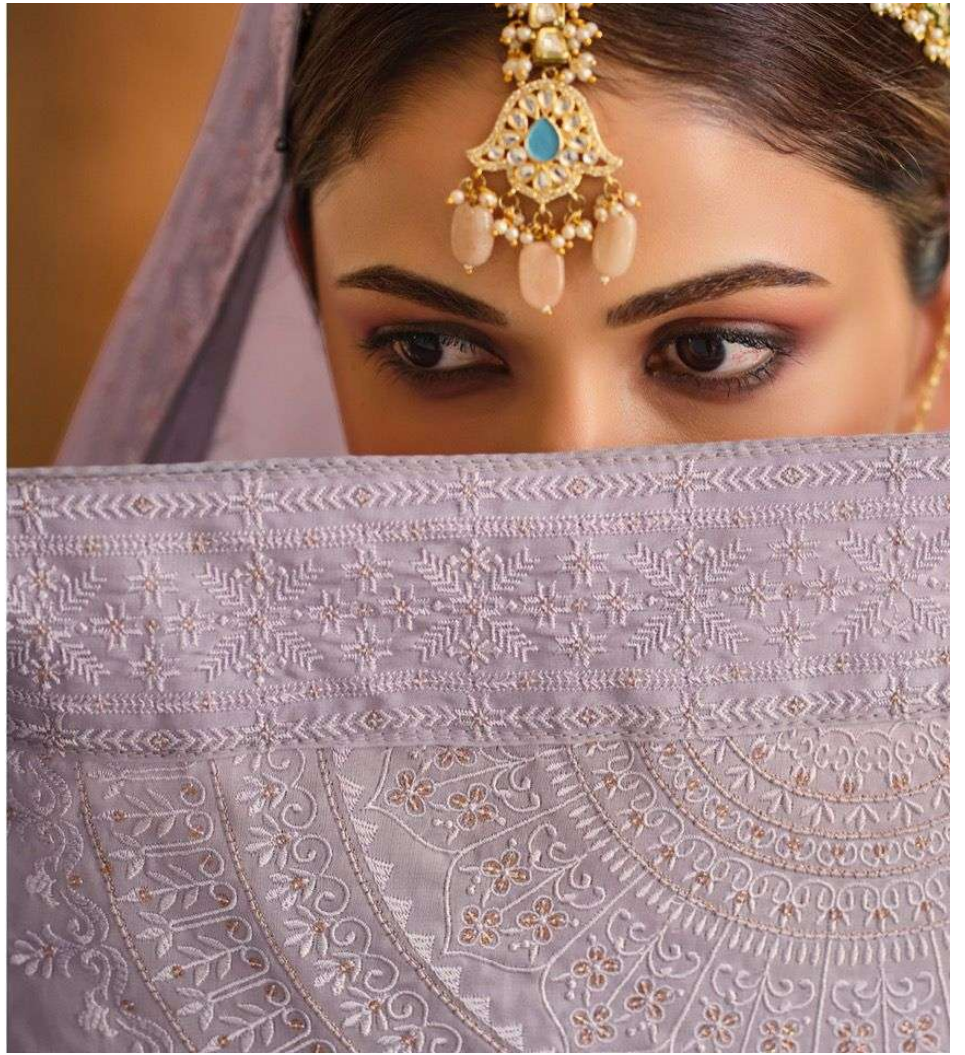

307

308

RANG RASIYA