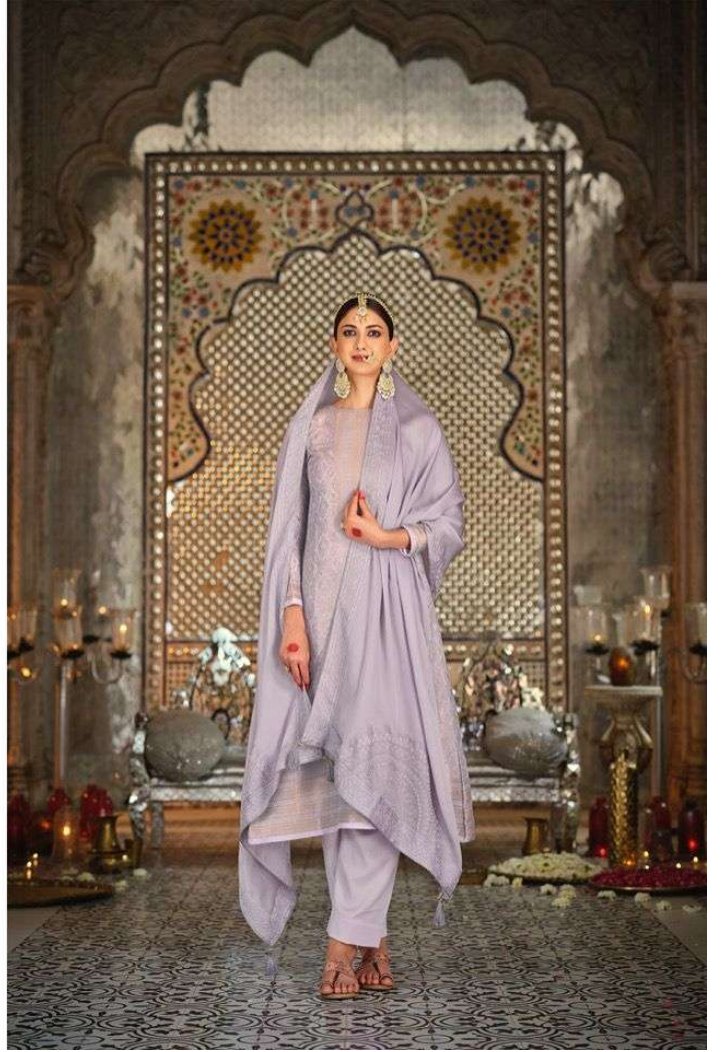

:DUPATTA:

PURE ORGENZA SILK WITH
FENCY WORK

:BOTTOM:

PURE JAMM SILK SOLID

PRODUCT BY PREMIUM COLLETION

303

301

302