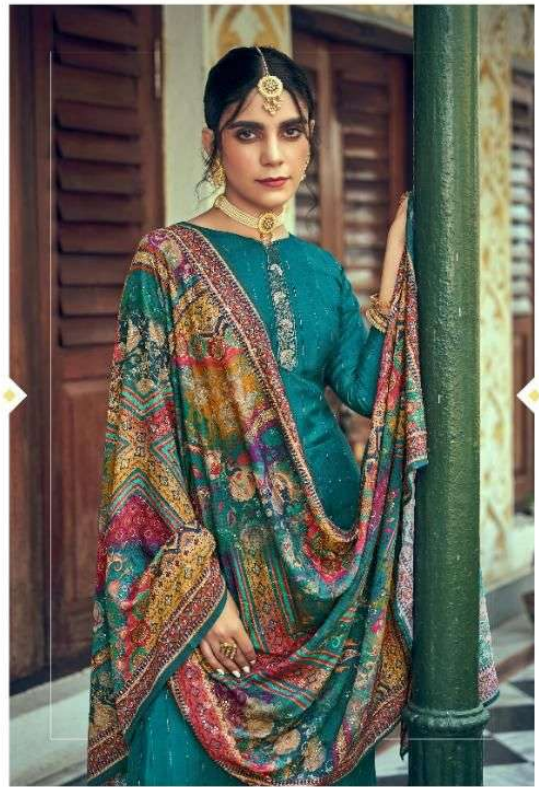

NF
NISHANT
FASHION

SAACHI

31005

• | 31002 | •

DESIGN WHEN TEBIUM MEETS IMAGINATION, IT CREATES WONDERS

▪ | 31006 | ▪

ISLAND BASH NICHI K DIFFERENT CULTURES COME TOGETHER IN FRONT TO FASHION.

• | 31003 | •