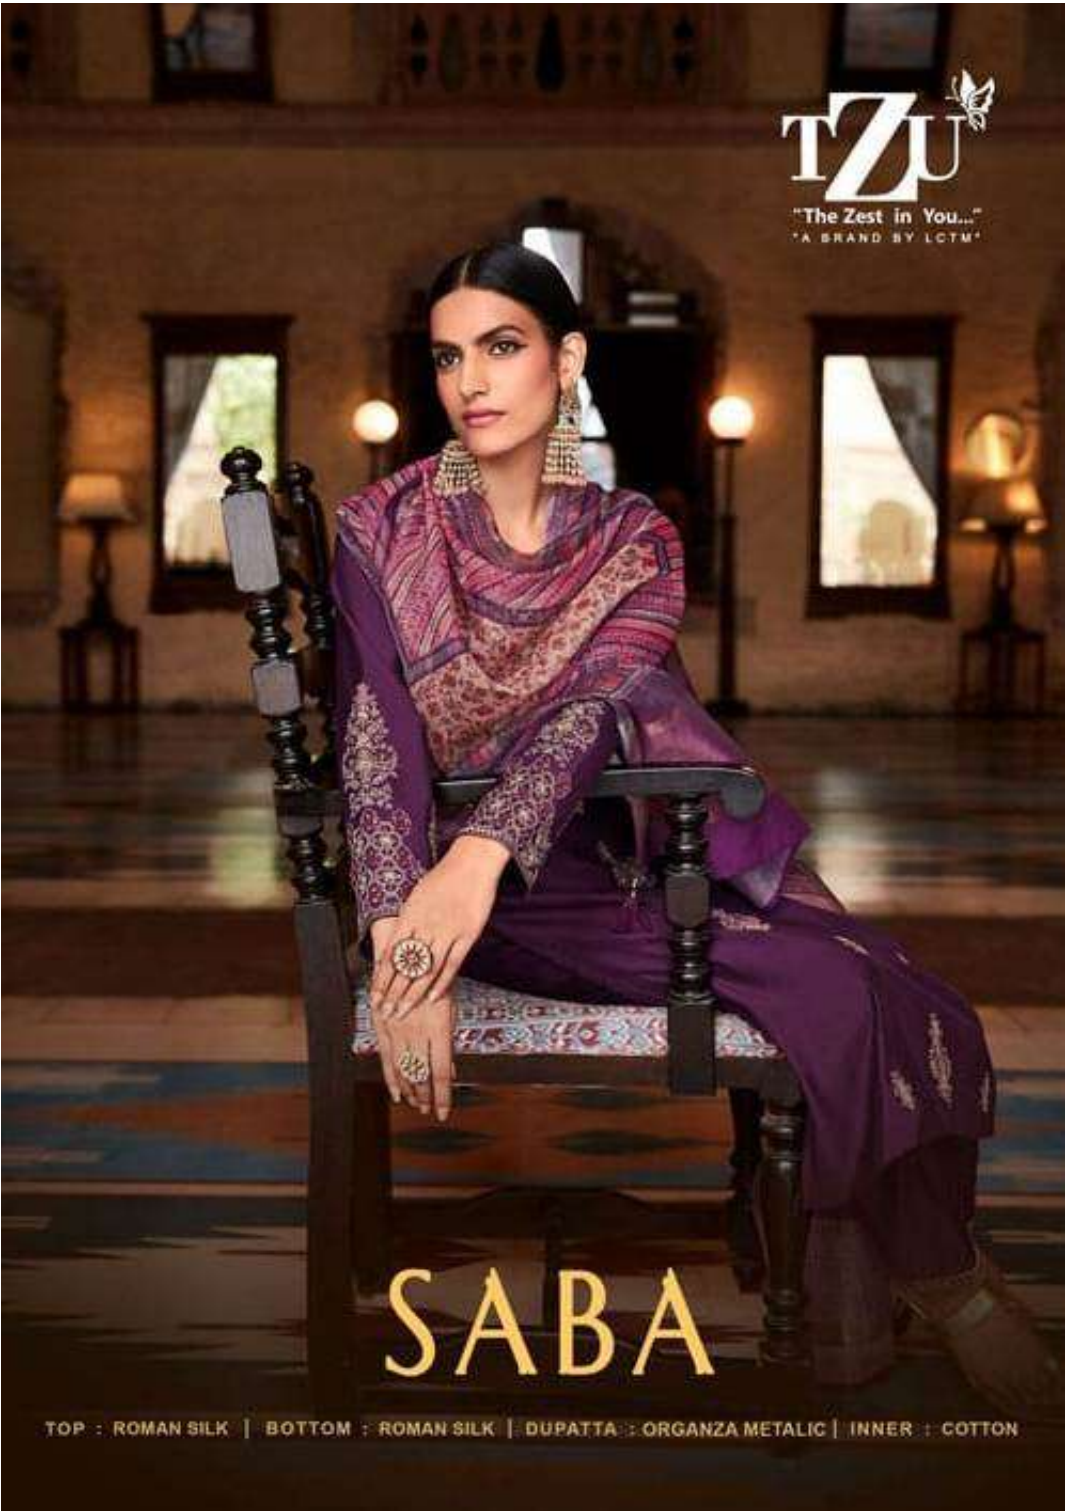

TZU 
"The Zest in You..."
"A BRAND BY LCTM"

SABA

TOP : ROMAN SILK | BOTTOM : ROMAN SILK | DUPATTA : ORGANZA METALIC | INNER : COTTON

TZU
"The Zeit Is You."
"A BRAND BY LCTM"

Saba

TOP : ROMAN SILK
BOTTOM : ROMAN SILK
DUPKATA : ORGANZA METALIC
INNER : COTTON