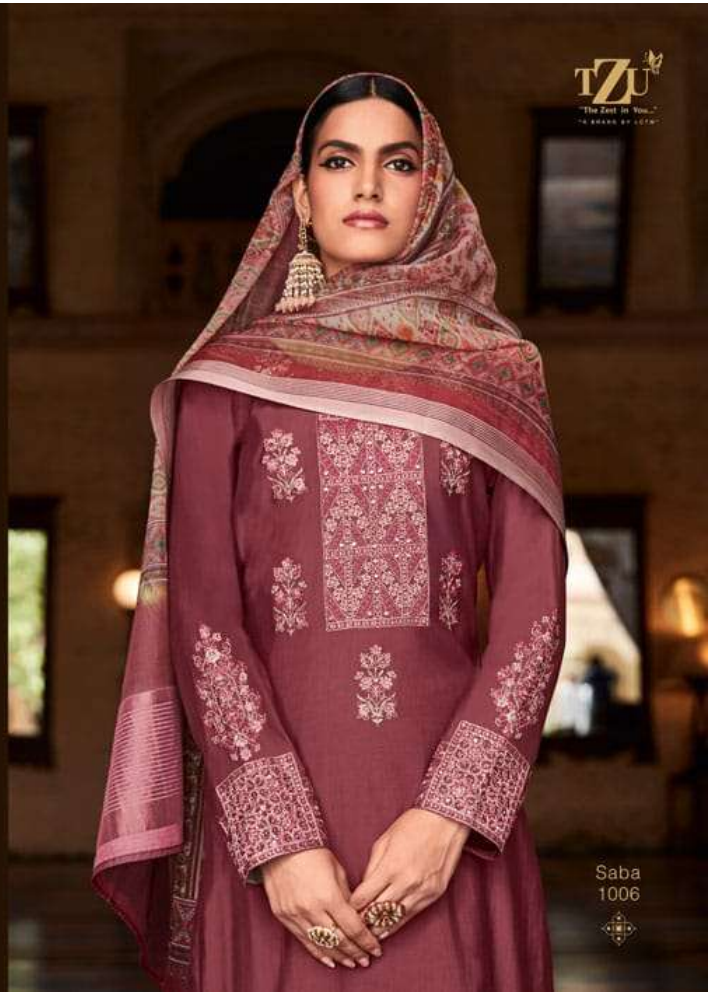

TZU 
"The Zest in You..."
"A BRAND BY LCTM"

SABA

TOP : ROMAN SILK | BOTTOM : ROMAN SILK | DUPATTA : ORGANZA METALIC | INNER : COTTON

TZU
"The Zeit Is You."
"A BRAND BY LCTM"

Saba

TOP : ROMAN SILK
BOTTOM : ROMAN SILK
DUPKATA : ORGANZA METALIC
INNER : COTTON