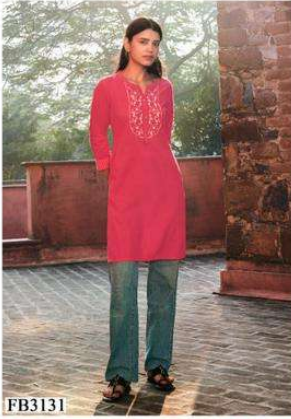

FROM FOUR BUTTONS

PRODUCT DETAIL

:TOP:

KURTI - INTRICATE PLACEMENT EMBROIDERIES ON HEAVY COTTON DOBBY.

:SIZES:

M L XL XXL 3XL.

TOTAL PCS- 7

FOUR BUTTONS ALL RIGHTS RESERVED

four
buttons

Elegance · Designed & Delivered

**four
buttons**

Elegance - Designed & Delivered

FB3137