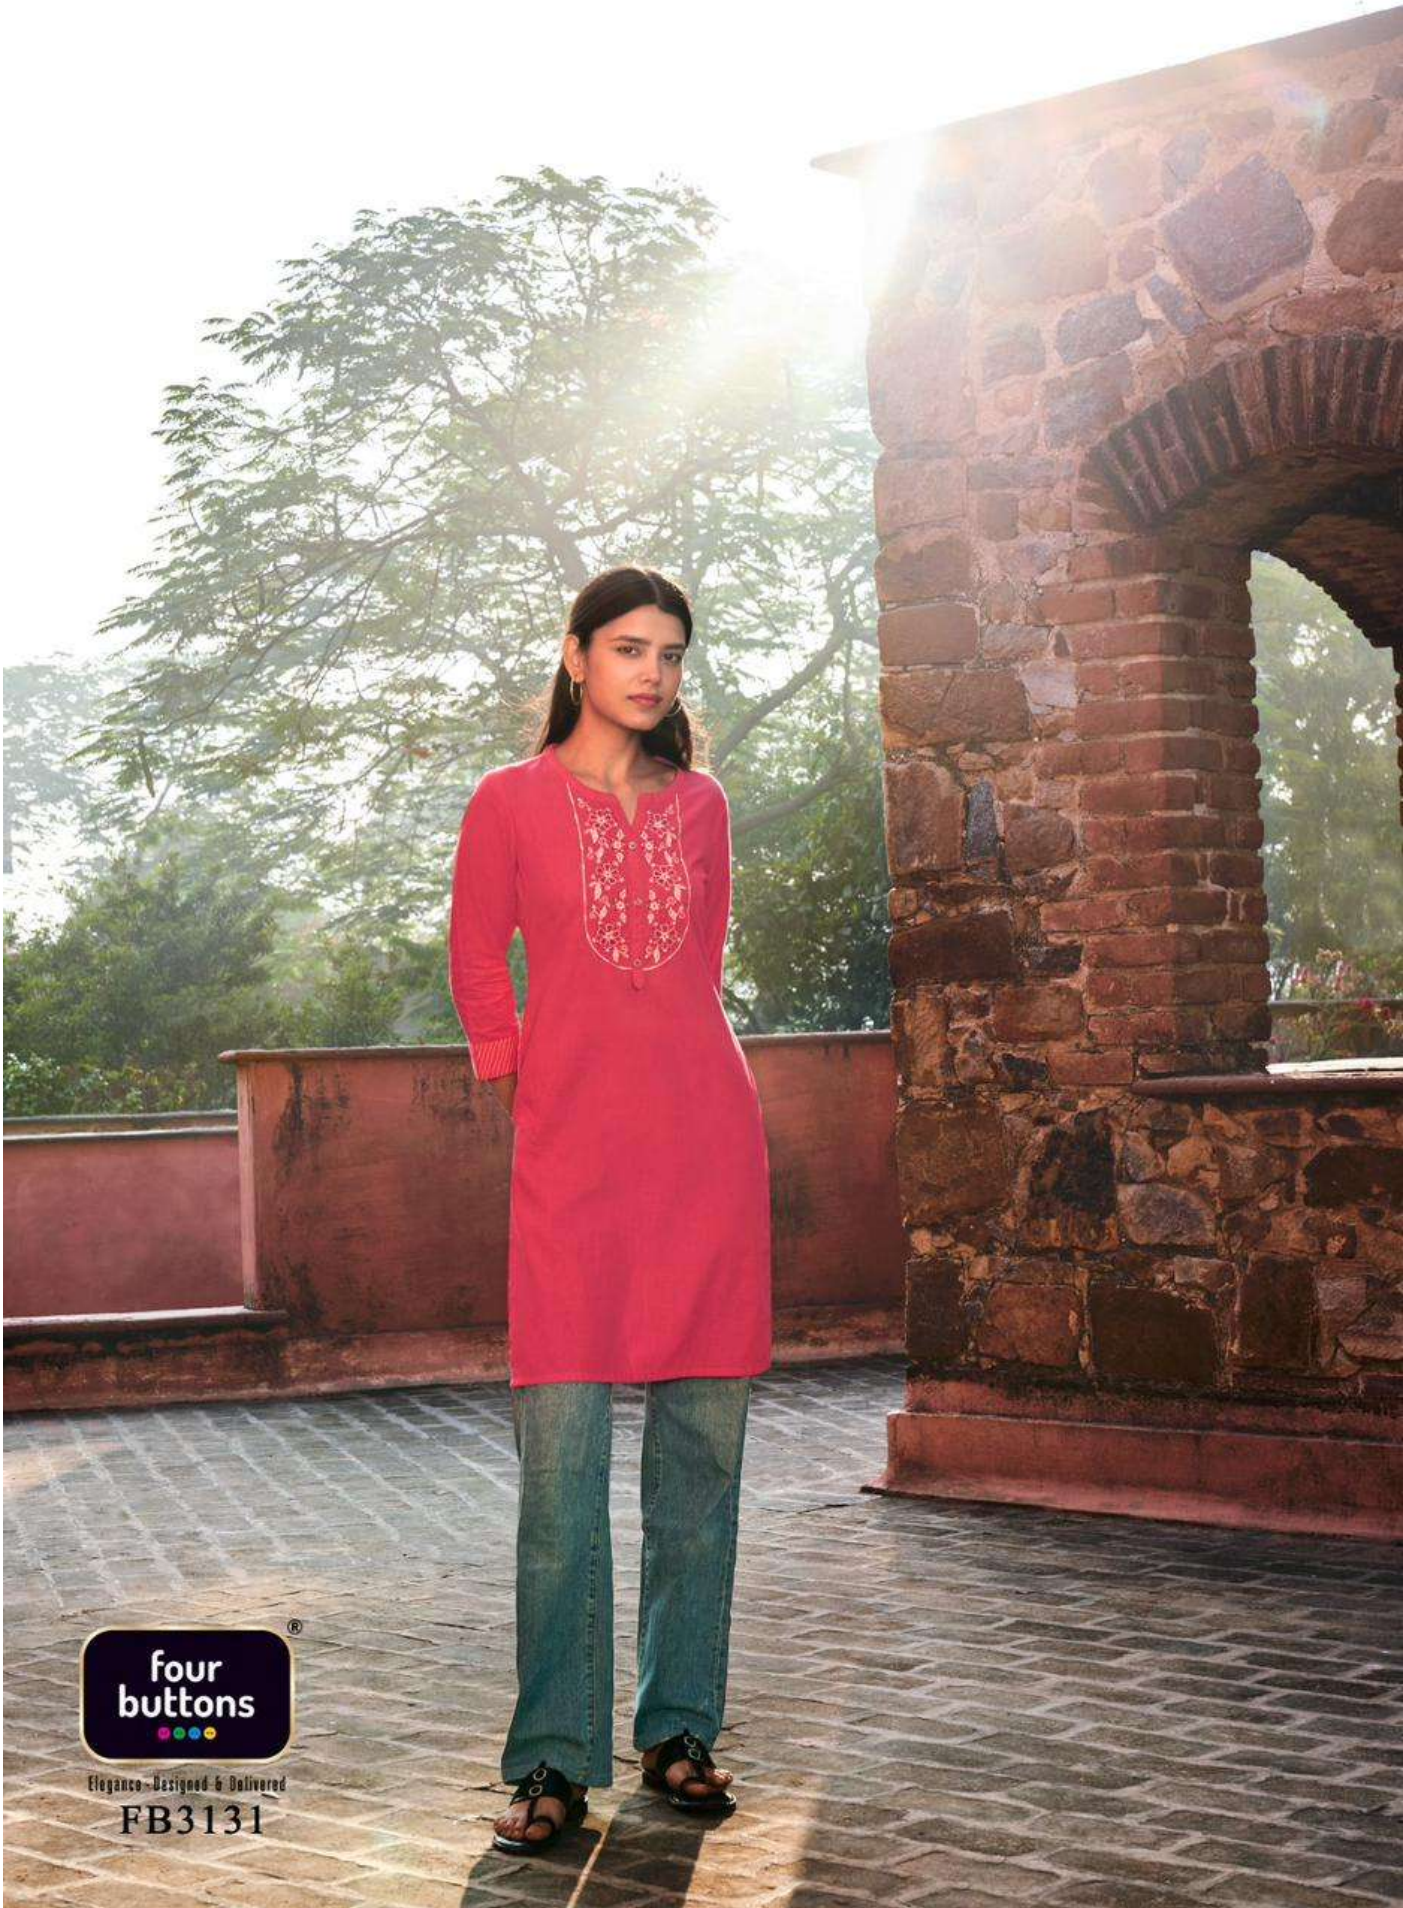

Elegance - Designed & Delivered

FB3136

four
buttons®

Elegance - Designed & Delivered

FB3134

**four
buttons**[®]

Elegance - Designed & Delivered

FB3132

FROM FOUR BUTTONS

PRODUCT DETAIL

:TOP:

KURTI - INTRICATE PLACEMENT EMBROIDERIES ON HEAVY COTTON DOBBY.

:SIZES:

M L XL XXL 3XL.

TOTAL PCS- 7

FOUR BUTTONS ALL RIGHTS RESERVED