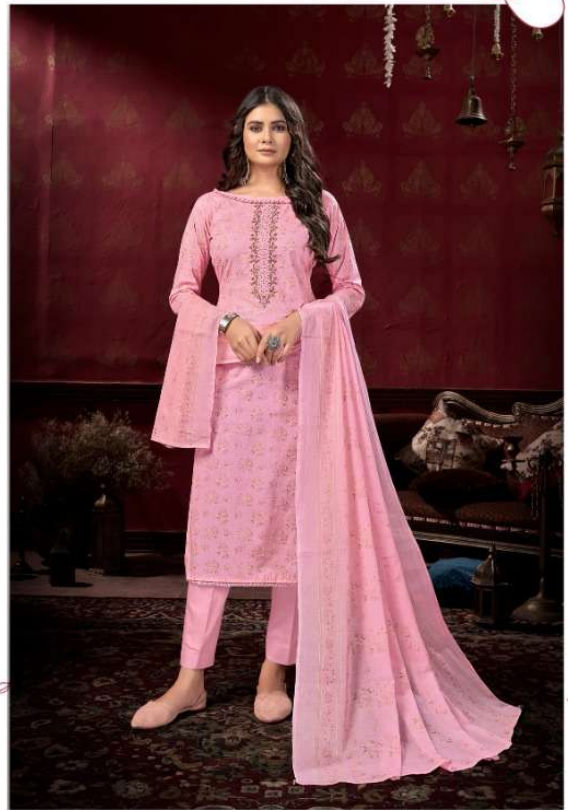

1002

Zahara  
SUMMER COLLECTION

**TOP :**  
Pure Cambric Cotton with  
Digital Style Print with Embroidery

**DUPATTA :**  
Pure Cotton mal Digital  
Style Print

**BOTTOM :**  
Solid Cotton Dyed

**Siyona**

complimentary cozy not for sale\*\*