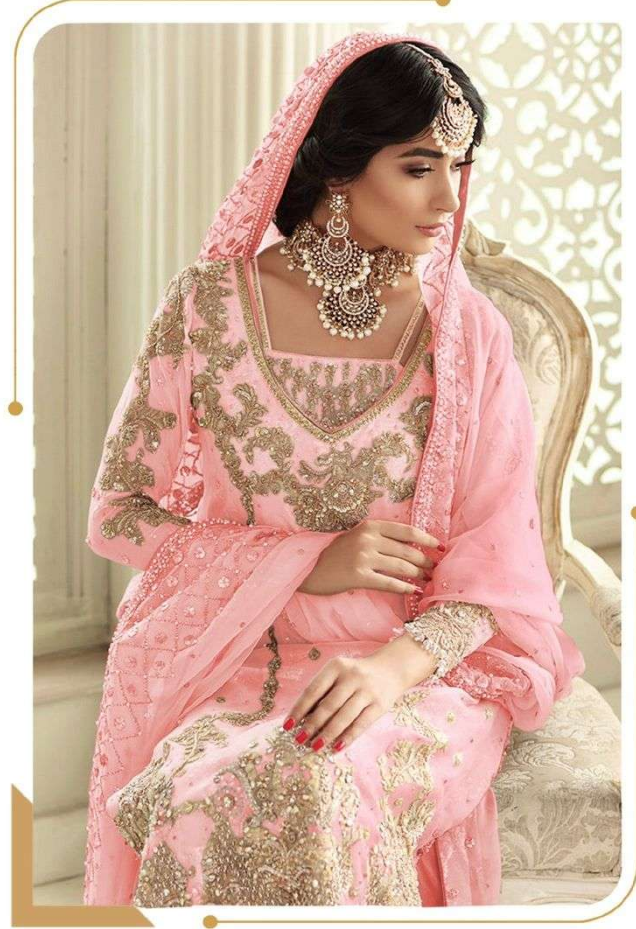

SHANAYA®

S 111-D

ROSE
Primium Edition

WASHING INSRUCTIONS

DO NOT USE TYPE OF BLEACH OR STAIN REMOVING CHEMICALS
BEFORE CUTTING / STITHING. FABRIC SHOULD BE SOAKED IN WATER
(ALL COMPONENTS SEPARATELY) FOR 15 MINUTES
DO NOT KEEP WET FABRIC IN TWISTED FROM IN ORDER TO AVOID COPY MARKS |
IRON CLOTHES AT MODRATE TEMPERATURE | DO NOT DRY FABRIC IN DIRECT SUNLIGHT
(EXTRA LACES, HANGINGS AND ACCFSSORIFES ARE NOT INDDUED)