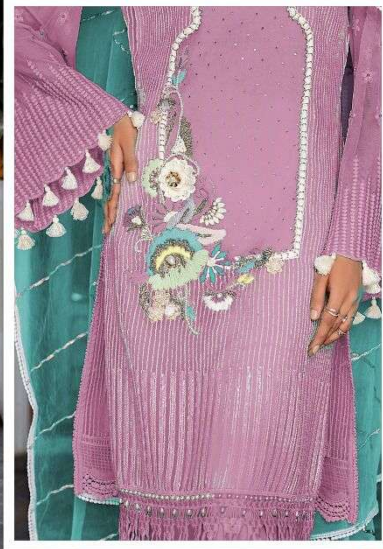

ZELBURY™
WE DRAW YOUR DREAMS

D.NO.
Z-117 D

Fabric Details

TOP :- Pure Heavy Fox Georgette

Pant:- Pure Heavy Cotton

INNER :- Pure Santoon

DUPATTA:- Pure Organza Gotapatti
Work Dupatta