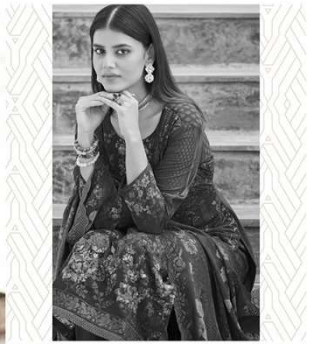

Shree Shalika
FASHION