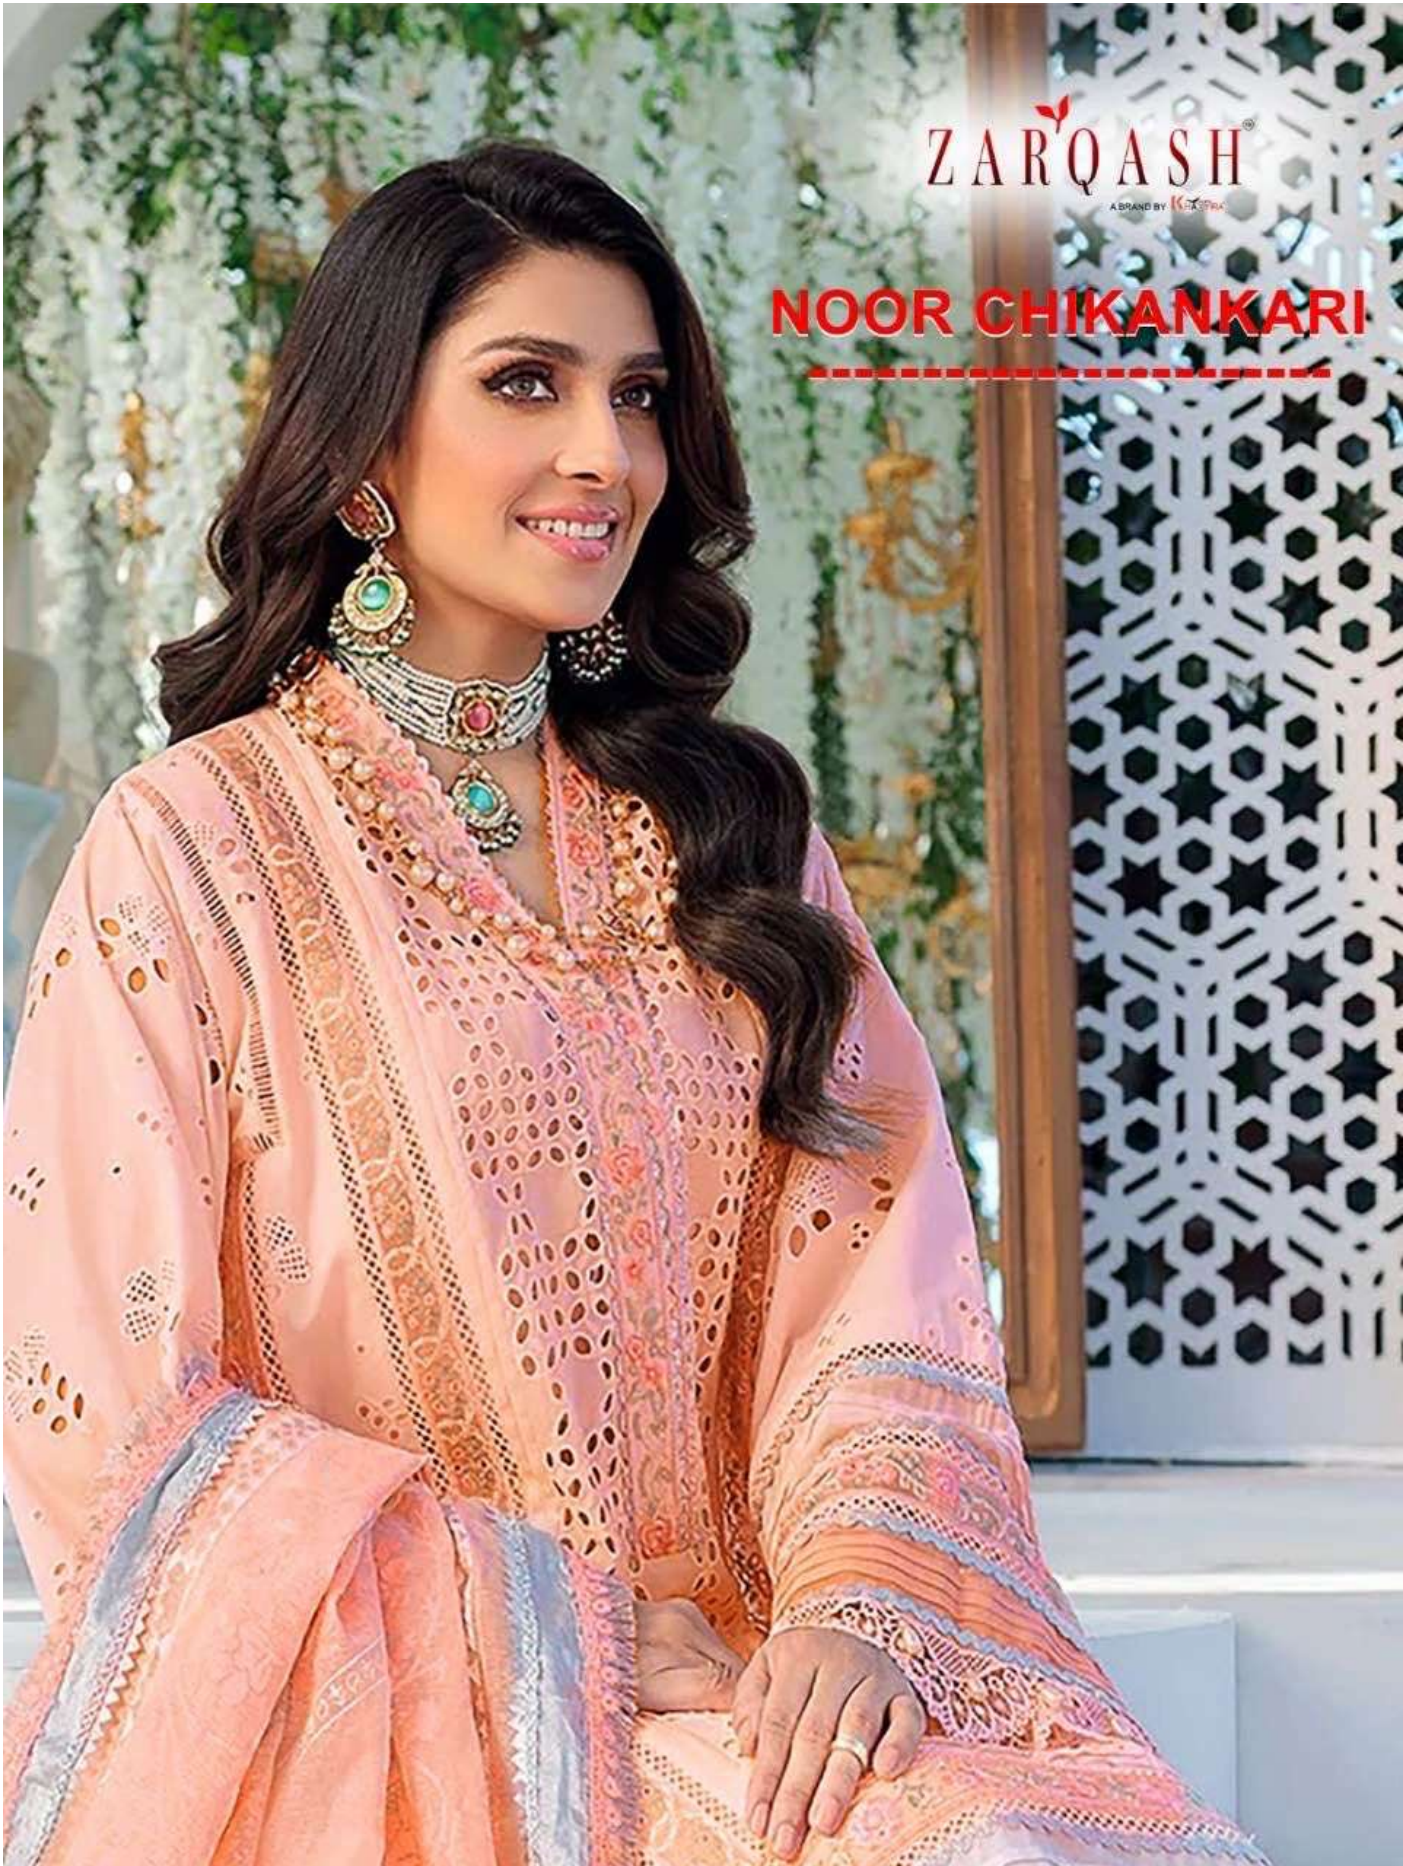

ZARQASH[®]
A BRAND BY KOTYAY

NOOR CHIKANKARI

ZARQASH[™]
A BRAND BY KATYPERK

Z-2165

FEBRIC DETAILS

TOP :- Lawn Cotton Heavy Embroidered.

BOTTOM :- Seami Lawn Cotton.

DUPATTA :- Silk Chiffon Digital Print.

ZARQASH™

A BRAND BY KHAJURA

ZARQASH[®]
A BRAND BY KHAYYRA

ZARQASH[®]
A BRAND BY KAYYARA

ZARQASH[™]
A BRAND BY KATYPERK

Z-2162

FEBRIC DETAILS

TOP :- Lawn Cotton Heavy Embroidered.

BOTTOM :- Seami Lawn Cotton.

DUPATTA :- Silk Chiffon Digital Print.

ZARQASH[®]

A BRAND BY KAY VIRA

ZARQASH®

A BRAND BY KAYYRA

ZARQASH
7-2064

FRONT DETAILS

100% Cotton
Machine Washable
Dry Clean Recommended

ZARQASH[™]
A BRAND BY **KINAY PINK**

Z-2163

FEBRIC DETAILS

TOP :- Lawn Cotton Heavy Embroidered.

BOTTOM :- Seami Lawn Cotton.

DUPATTA :- Silk Chiffon Digital Print.