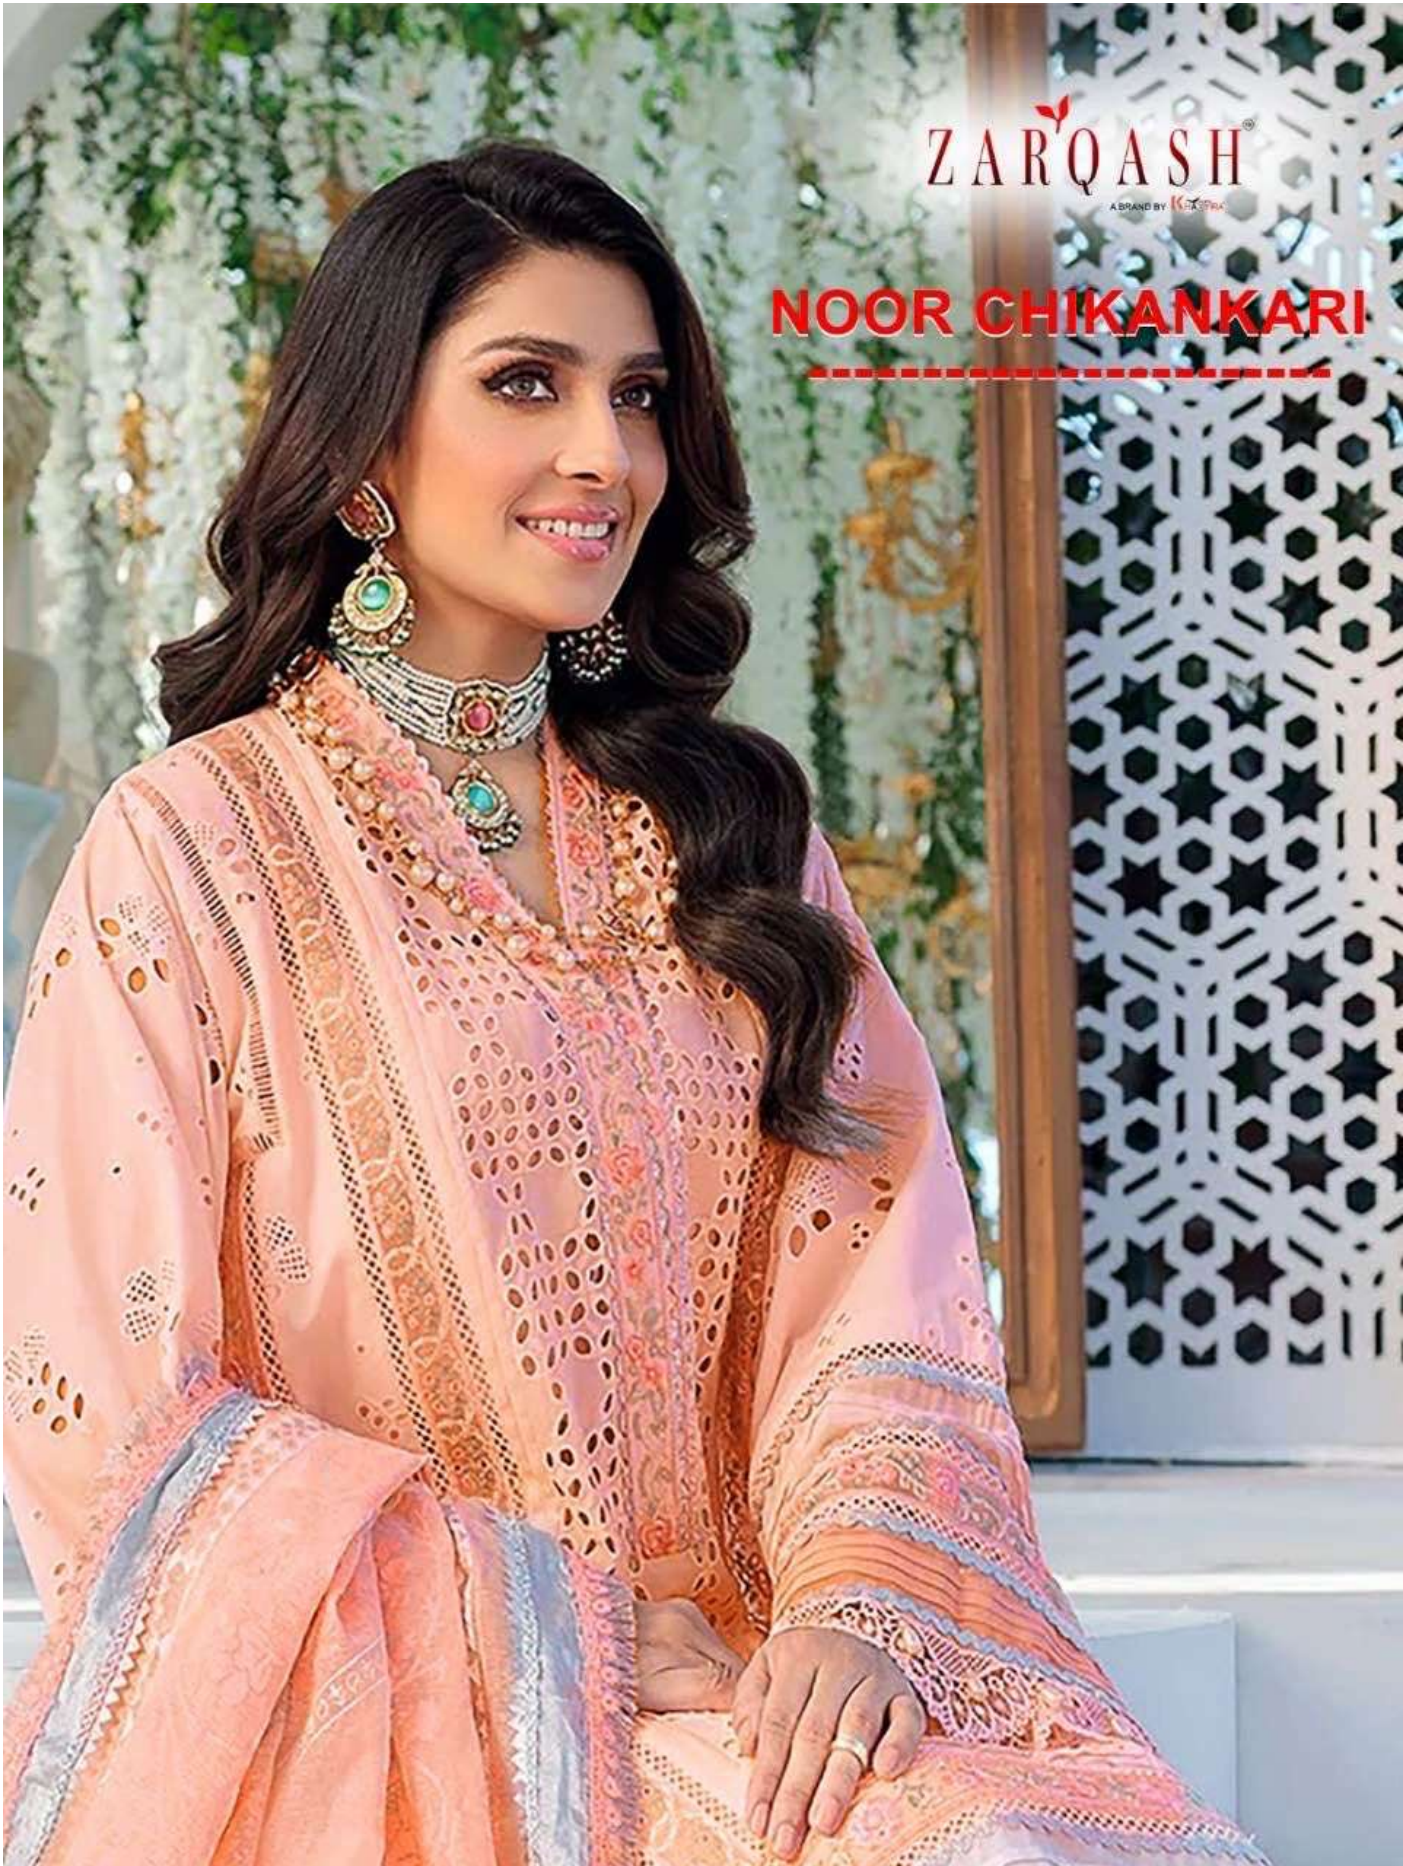

ZARQASH®
A BRAND BY KOTYAY

NOOR CHIKANKARI