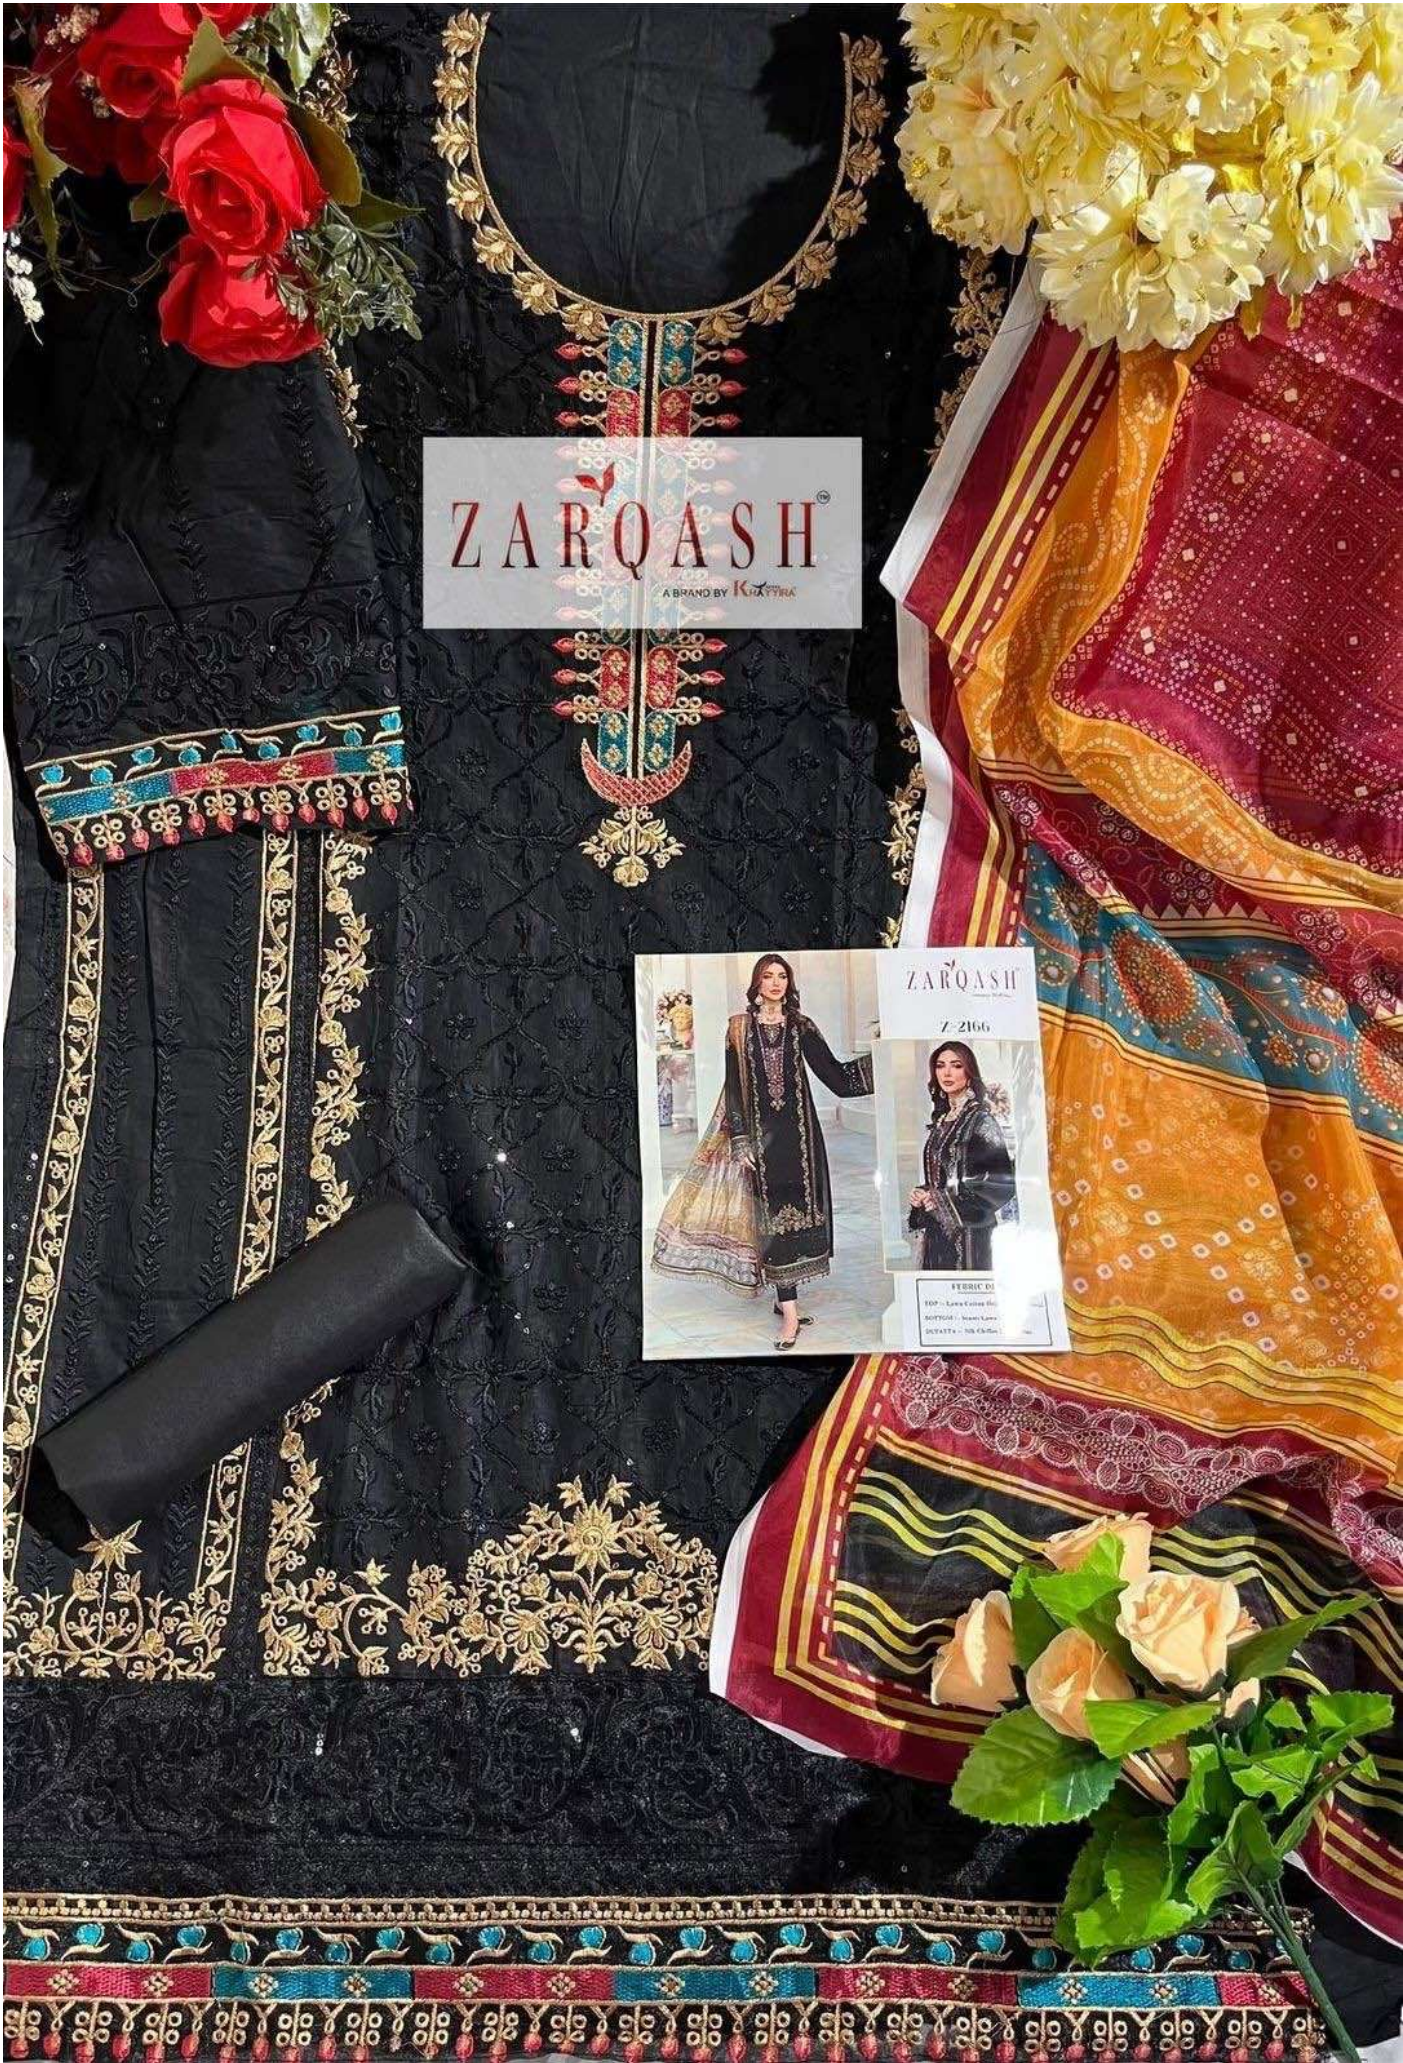

ZARQASH[®]
A BRAND BY KOTYAY

NOOR CHIKANKARI

ZARQASH[™]
A BRAND BY KATYPERK

Z-2165

FEBRIC DETAILS

TOP :- Lawn Cotton Heavy Embroidered.

BOTTOM :- Seami Lawn Cotton.

DUPATTA :- Silk Chiffon Digital Print.

ZARQASH™

A BRAND BY KHAJURA

ZARQASH[®]
A BRAND BY KHAYYRA

ZARQASH[®]
A BRAND BY KAYYARA

ZARQASH[™]
A BRAND BY KATYPERK

Z-2162

FEBRIC DETAILS

TOP :- Lawn Cotton Heavy Embroidered.

100% Cotton
Machine Washable
Dry Clean Recommended

ZARQASH[™]
A BRAND BY **KINAY PINK**

Z-2163

FEBRIC DETAILS

TOP :- Lawn Cotton Heavy Embroidered.

BOTTOM :- Seami Lawn Cotton.

DUPATTA :- Silk Chiffon Digital Print.

FEBRIC DETAILS

TOP :- Lawn Cotton Heavy Embroidered.

BOTTOM :- Seami Lawn Cotton.

DUPATTA :- Silk Chiffon Digital Print.

ZARQASH[™]
A BRAND BY KATYPERK

Z-2161

FEBRIC DETAILS

TOP :- Lawn Cotton Heavy Embroidered.