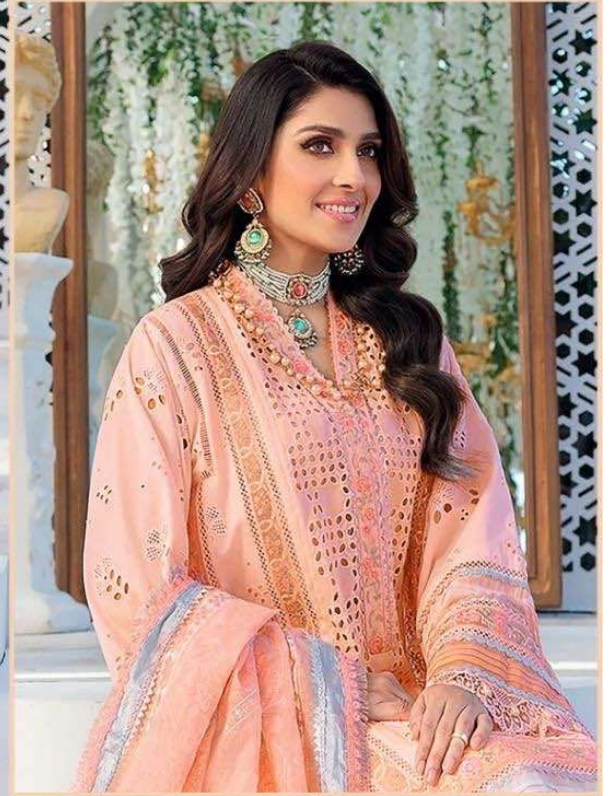

ZARQASH[®]
A BRAND BY KOTYAY

NOOR CHIKANKARI

ZARQASH[™]
A BRAND BY KATYPERK

Z-2165

FEBRIC DETAILS

TOP :- Lawn Cotton Heavy Embroidered.

BOTTOM :- Seami Lawn Cotton.

DUPATTA :- Silk Chiffon Digital Print.

ZARQASH™

A BRAND BY KHAJURA

ZARQASH[®]
A BRAND BY KHAYYRA

ZARQASH[®]
A BRAND BY KAYYARA

ZARQASH[™]
A BRAND BY KATYPERK

Z-2162

FEBRIC DETAILS

TOP :- Lawn Cotton Heavy Embroidered.

ZARQASH[™]
A BRAND BY KATYPERK

Z-2166

FEBRIC DETAILS

TOP :- Lawn Cotton Heavy Embroidered.

BOTTOM :- Seami Lawn Cotton.

DUPATTA :- Silk Chiffon Digital Print.

ZARQASH[™]
A BRAND BY **KAYPIK**

Z-2164

FEBRIC DETAILS

TOP :- Lawn Cotton Heavy Embroidered.

BOTTOM :- Seami Lawn Cotton.

DUPATTA :- Silk Chiffon Digital Print.

ZARQASH[™]
A BRAND BY KATYPERK

Z-2161

FEBRIC DETAILS

TOP :- Lawn Cotton Heavy Embroidered.