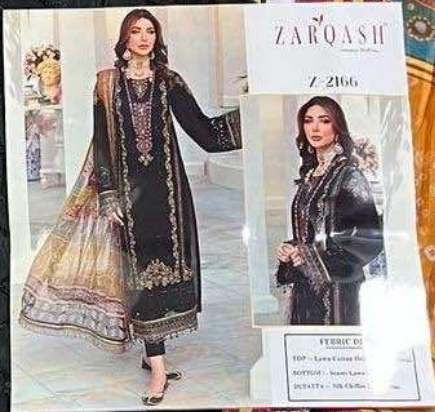

ZARQASH[®]
A BRAND BY KOTYAY

NOOR CHIKANKARI

ZARQASH[™]
A BRAND BY KATYPERK

Z-2165

FEBRIC DETAILS

TOP :- Lawn Cotton Heavy Embroidered.

BOTTOM :- Seami Lawn Cotton.

DUPATTA :- Silk Chiffon Digital Print.

ZARQASH™

A BRAND BY KHAJURA

ZARQASH[®]
A BRAND BY KHAYYRA

ZARQASH[®]
A BRAND BY KAYYARA

ZARQASH[™]
A BRAND BY KATYPERK

Z-2162

FEBRIC DETAILS

TOP :- Lawn Cotton Heavy Embroidered.

BOTTOM :- Seami Lawn Cotton.

DUPATTA :- Silk Chiffon Digital Print.

ZARQASH[®]

A BRAND BY KAY VIRA

ZARQASH®

A BRAND BY KAYYRA

ZARQASH
7-2064

FRONT DETAILS

100% Cotton
Machine Washable
Dry Clean Recommended

ZARQASH[™]
A BRAND BY **KINAY PINK**

Z-2163

FEBRIC DETAILS

TOP :- Lawn Cotton Heavy Embroidered.

BOTTOM :- Seami Lawn Cotton.

DUPATTA :- Silk Chiffon Digital Print.