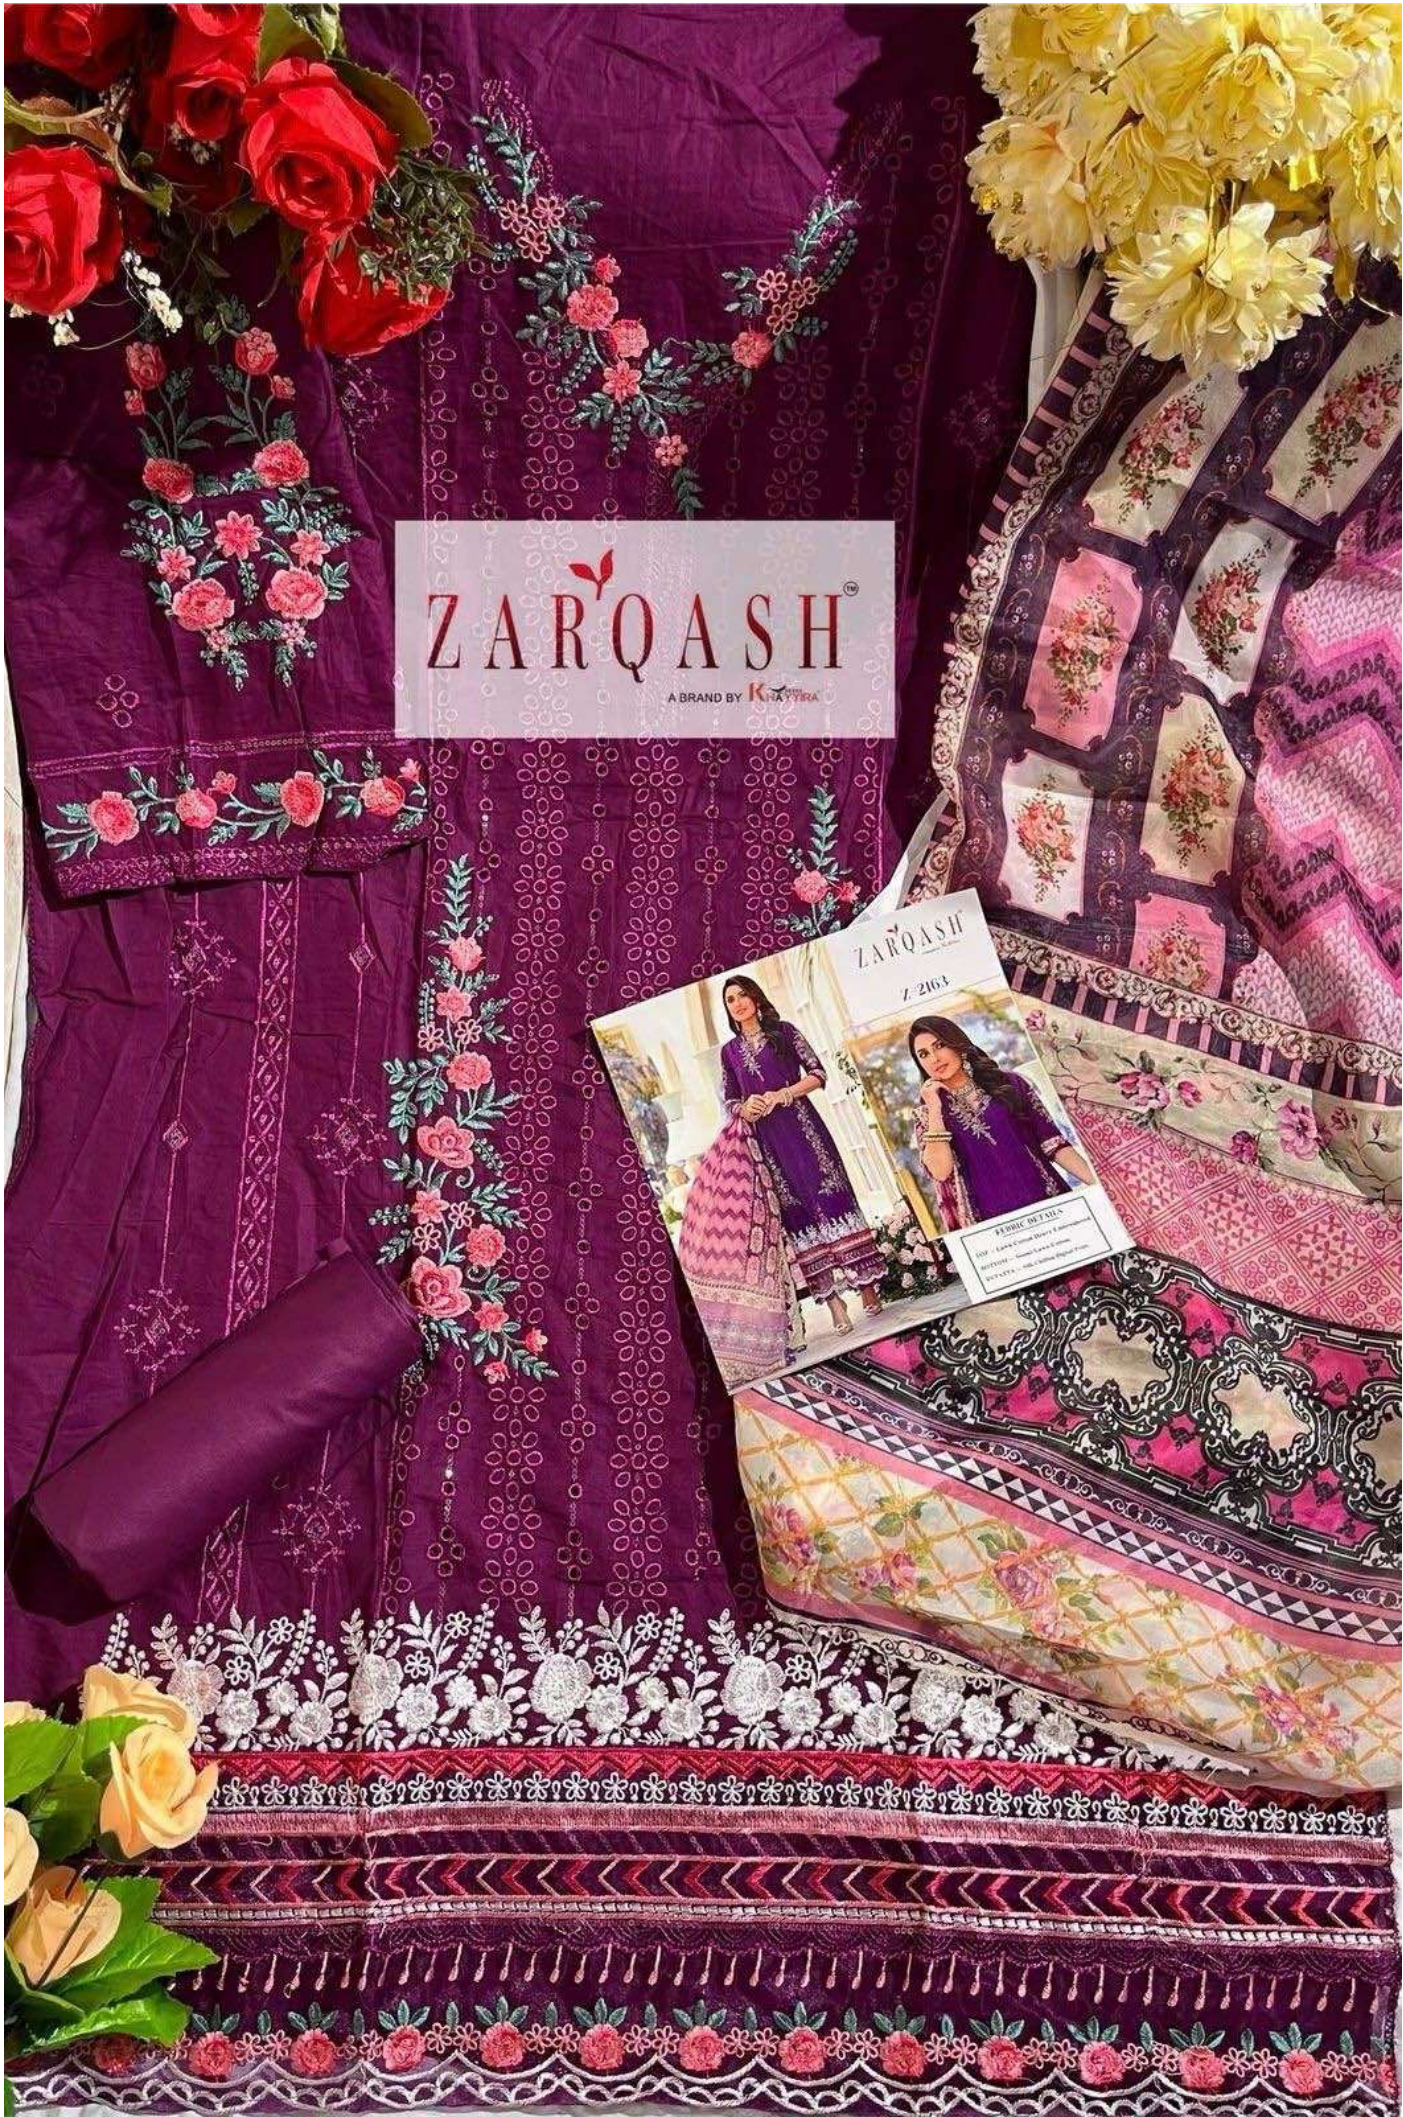

ZARQASH[®]
A BRAND BY KOTYAY

NOOR CHIKANKARI

ZARQASH[™]
A BRAND BY KATYPERK

Z-2165

FEBRIC DETAILS

TOP :- Lawn Cotton Heavy Embroidered.

BOTTOM :- Seami Lawn Cotton.

DUPATTA :- Silk Chiffon Digital Print.

ZARQASH™

A BRAND BY KHAJURA

ZARQASH[®]
A BRAND BY KHAYYRA

ZARQASH[®]
A BRAND BY KAYYARA

ZARQASH[™]
A BRAND BY KATYPERK

Z-2162

FEBRIC DETAILS

TOP :- Lawn Cotton Heavy Embroidered.

100% Cotton
Machine Washable
Dry Clean Recommended

ZARQASH[™]
A BRAND BY **KINAY PINK**

Z-2163

FEBRIC DETAILS

TOP :- Lawn Cotton Heavy Embroidered.

BOTTOM :- Seami Lawn Cotton.

DUPATTA :- Silk Chiffon Digital Print.

FEBRIC DETAILS

TOP :- Lawn Cotton Heavy Embroidered.

BOTTOM :- Seami Lawn Cotton.

DUPATTA :- Silk Chiffon Digital Print.

ZARQASH[™]
A BRAND BY KATYPERK

Z-2161

FEBRIC DETAILS

TOP :- Lawn Cotton Heavy Embroidered.