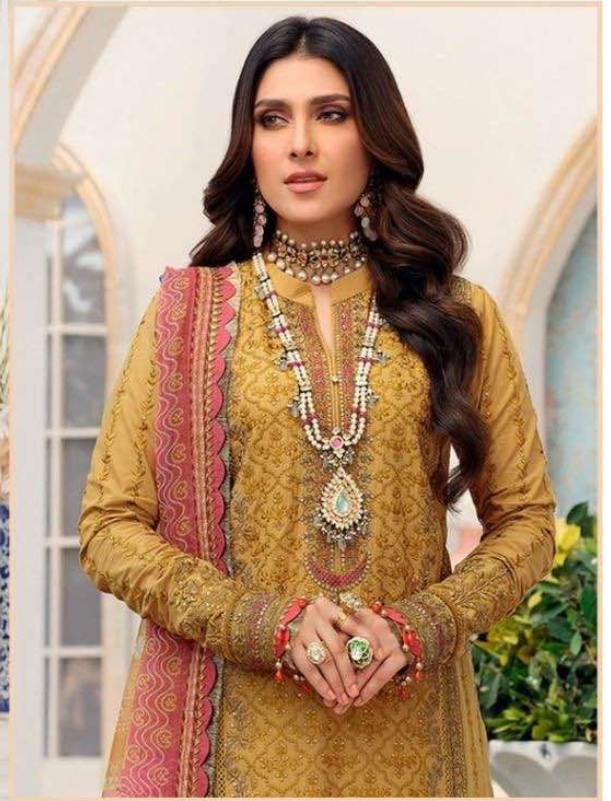

ZARQASH[®]
A BRAND BY KOTYAY

NOOR CHIKANKARI

ZARQASH[™]
A BRAND BY KATYPERK

Z-2165

FEBRIC DETAILS

TOP :- Lawn Cotton Heavy Embroidered.

BOTTOM :- Seami Lawn Cotton.

DUPATTA :- Silk Chiffon Digital Print.

ZARQASH™

A BRAND BY KHAJURA

ZARQASH[®]
A BRAND BY KHAYYRA

ZARQASH[®]
A BRAND BY KAYYARA

ZARQASH[™]
A BRAND BY KATYPERK

Z-2162

FEBRIC DETAILS

TOP :- Lawn Cotton Heavy Embroidered.

BOTTOM :- Seami Lawn Cotton.

DUPATTA :- Silk Chiffon Digital Print.

ZARQASH[®]

A BRAND BY KAY VIRA

ZARQASH®

A BRAND BY KAYYRA

ZARQASH
7-2064

FRONT DETAILS

100% Cotton
Machine Washable
Dry Clean Recommended

ZARQASH[™]
A BRAND BY **KINAY PINK**

Z-2163

FEBRIC DETAILS

TOP :- Lawn Cotton Heavy Embroidered.

BOTTOM :- Seami Lawn Cotton.

DUPATTA :- Silk Chiffon Digital Print.