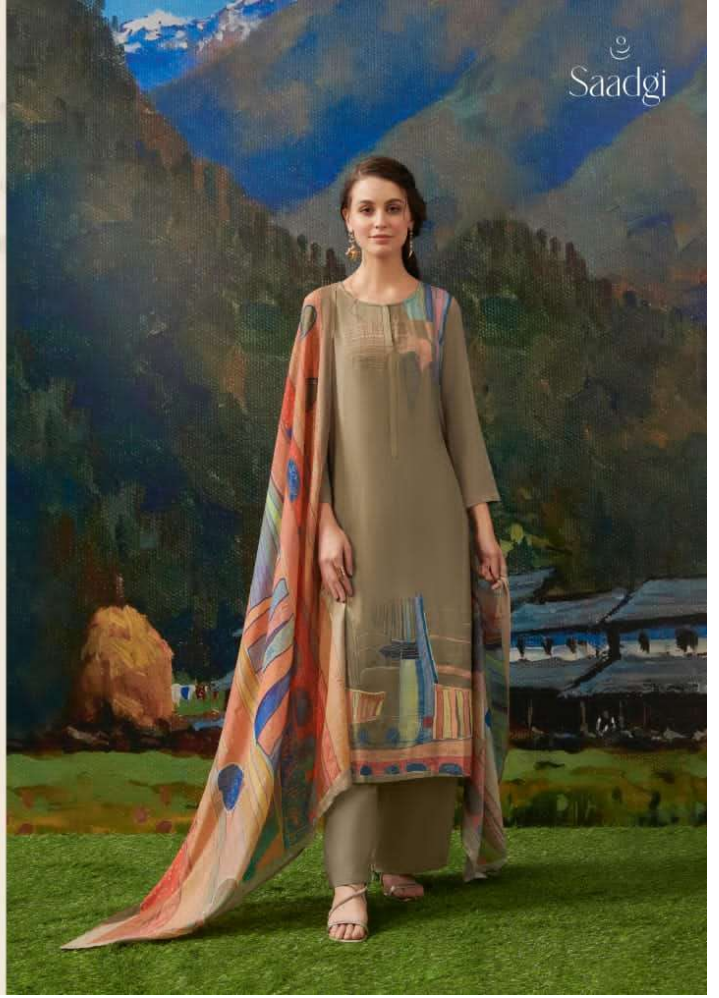

### DESCRIPTION

TOP - CASHMIRI SILK DIGITAL PRINT WITH HAND WORK

BOTTOM - MULBERRY SATIN

DUPATTA - MUSLIN SILK DUPATTA DIGITAL PRINTED

☺  
Saadgi

Saadgi

Poorva  
• 363 •

Poorva  
• 326 •

Saadgi

Saadgi

Poorva

• 389 • *Poorva*