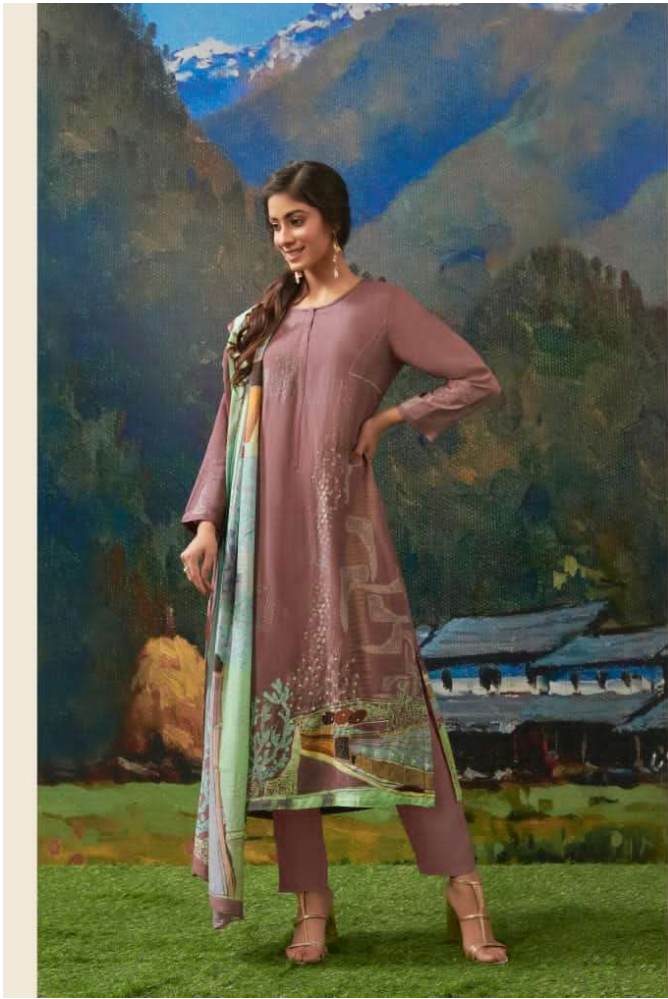

### DESCRIPTION

TOP - CASHMIRI SILK DIGITAL PRINT WITH HAND WORK

BOTTOM - MULBERRY SATIN

DUPATTA - MUSLIN SILK DUPATTA DIGITAL PRINTED

☺  
Saadgi

Saadgi

Poorva  
• 363 •

Poorva  
• 326 •

Saadgi

Saadgi

Poorva

• 389 • *Poorva*