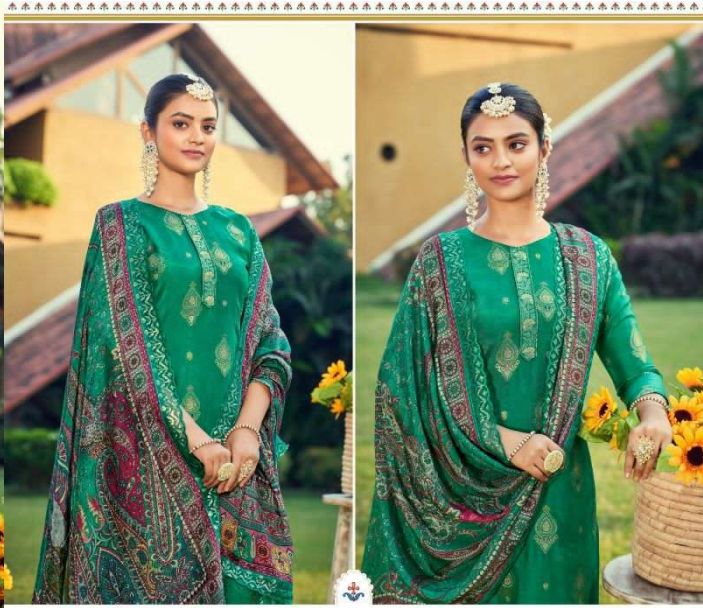

NISHANT FASHION™

Inaaya

41001

41002

41003

41004

41005

41006

41005

THE **SEASON'S**
Corgeous

With the season's gorgeous
textures meet with world-inspired
collection and immerse the world
with a beautiful combination of
new green and gold design
and patterned border.

41002

41004

❖❖❖❖❖❖
Top :- Pure Rusain Silk With Meenakari Jacquard Work
Dupatta :- Pure Muslin Digital Print With Four Side Cutwork
Bottom :- Pure Rayon Dyed
❖❖❖❖❖❖

™
NISHANT
FASHION
complimentary copy not for sale