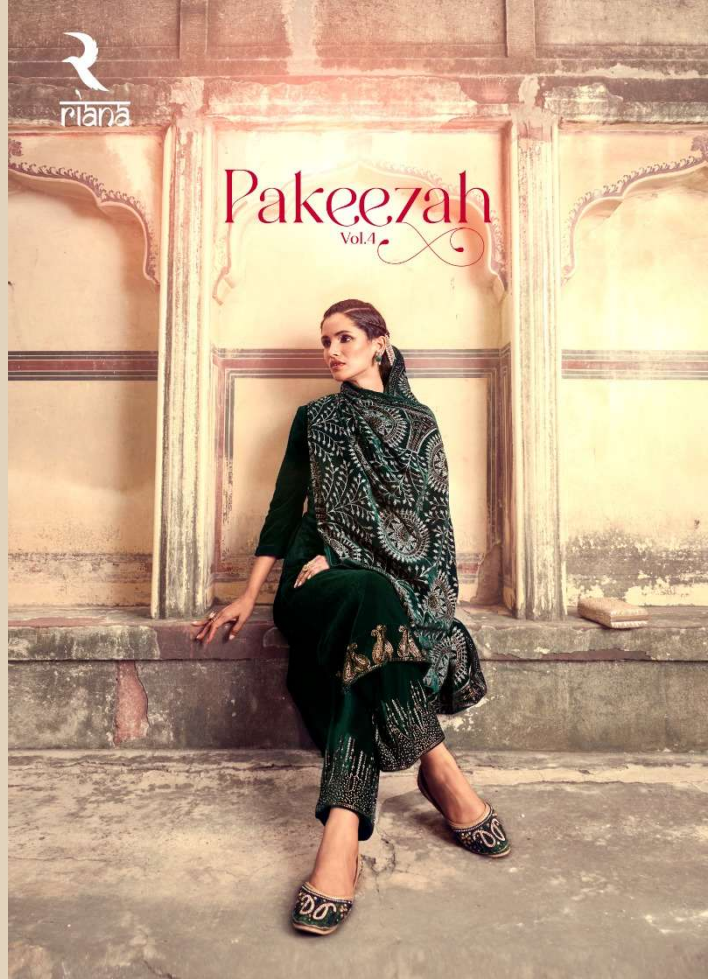

70304

70306

70305

70305

70306

Pakeezah

Vol.4

DESIGN NO.	DESCRIPTION
70300	: TOP :
70301	VELVET WITH EXCLUSIVE
70302	HAND WORK
70303	: BOTTOM :
70304	HEAVY PASHMINA WITH CLASSIC
70305	HAND WORK
70306	: DUPATTA :
	VELVET HEAVY EMBRODRY
	WITH CLASSIC HAND WORK
	PRICE: 2550