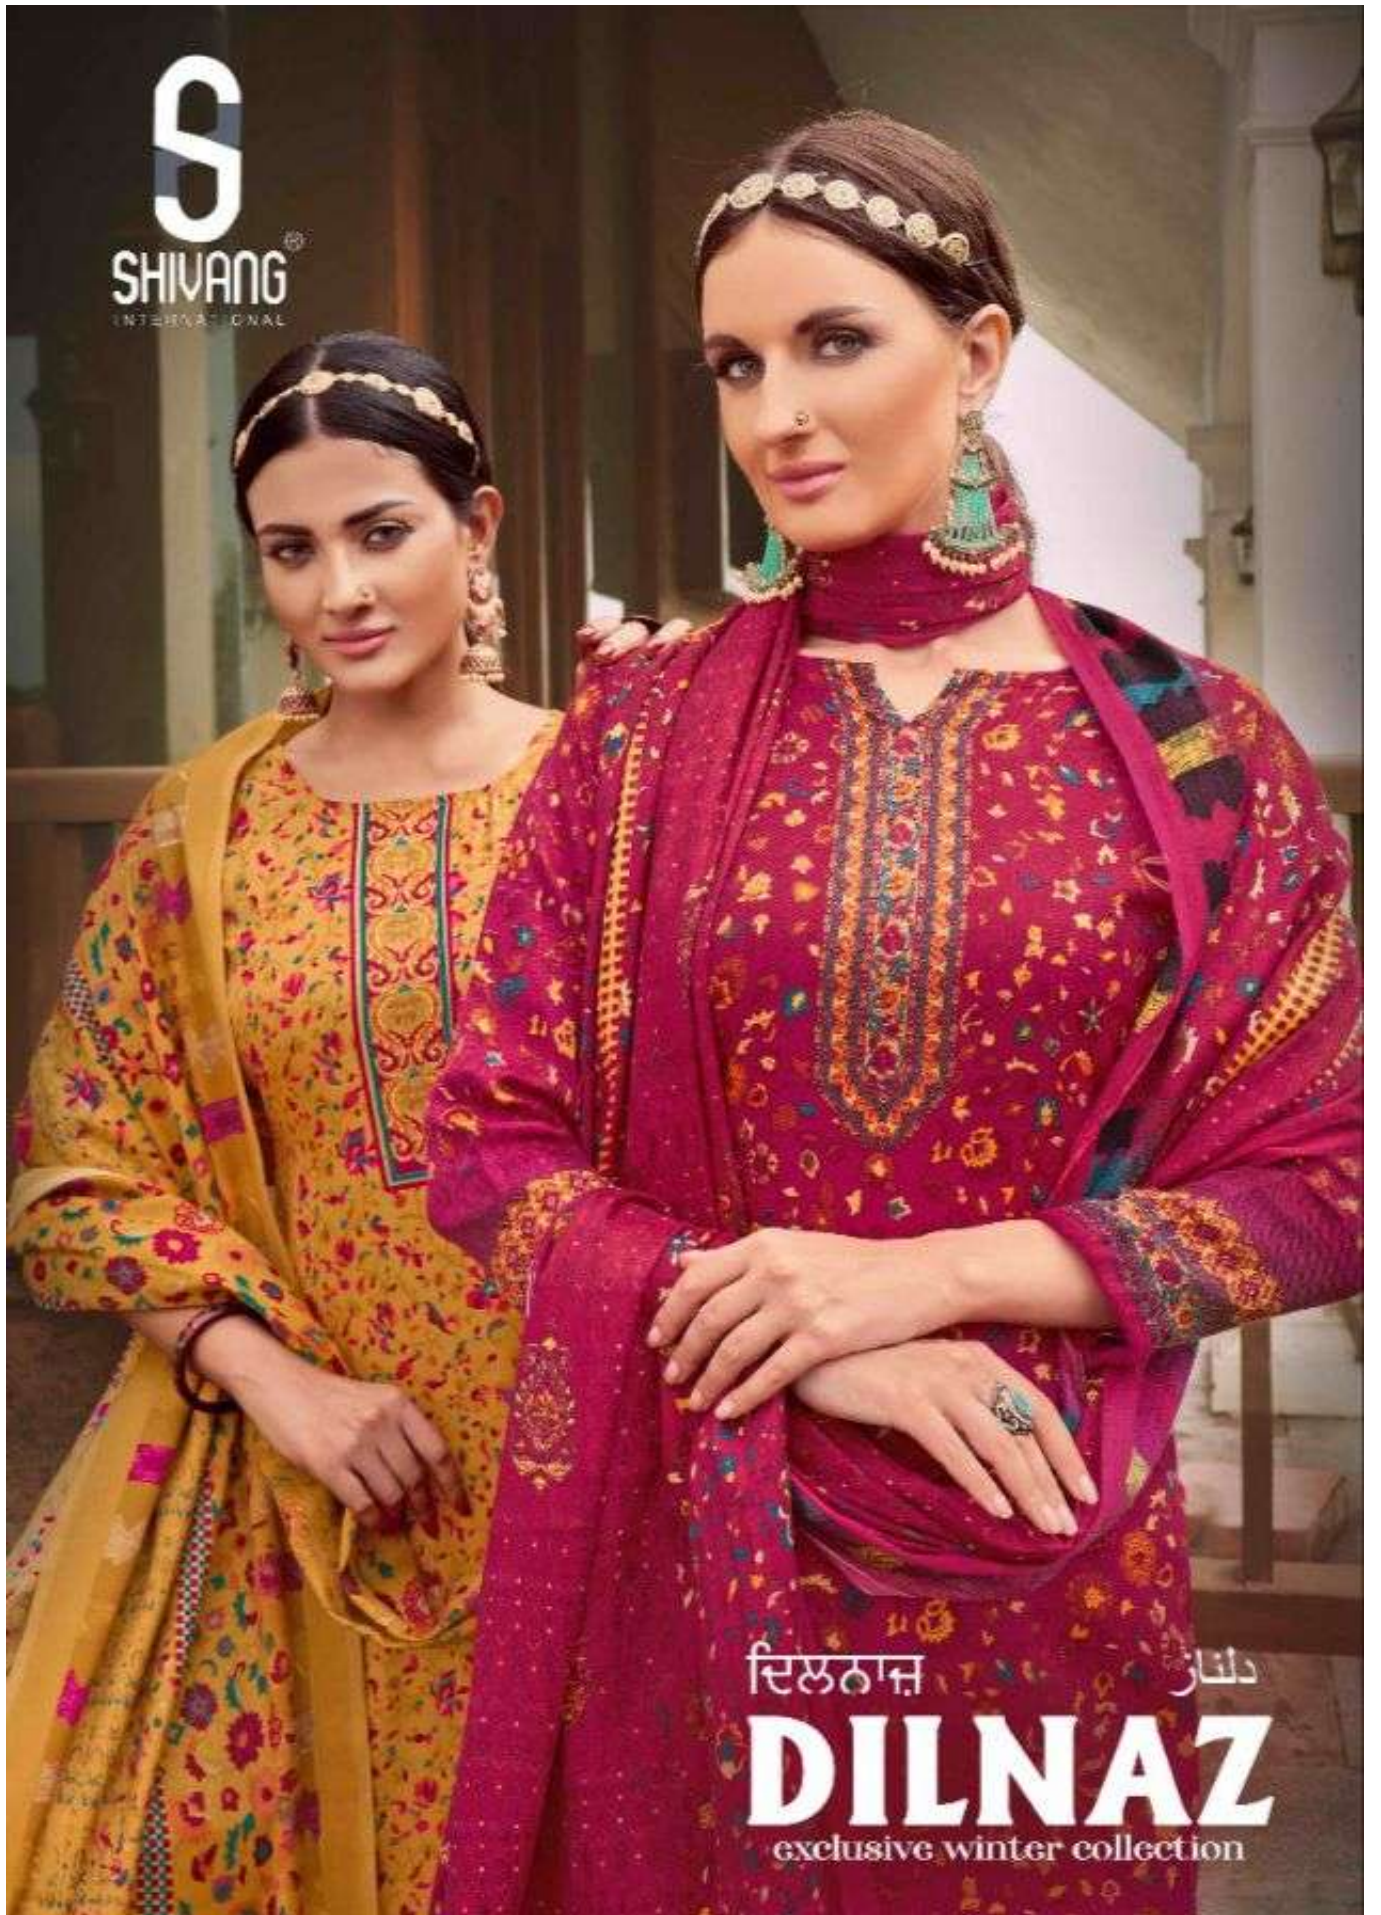

**S**  
**SHIVANG**  
INTERNATIONAL

दिलनाज़  
**DILNAZ**  
exclusive winter collection

D.NO  
5004

**UNIQUENESS**  
THE ART OF JAWAB

YOUR DREAM ATTIRE IS HERE WITH A WHIP OF PURE BLISS.

YOUR DREAM ATTIRE IS HERE WITH A WHIP OF PURE BLISS.

D NO  
5005

**DRIVE**  
OF THE ROAD WITH YOU A PARTNER

YOUR DREAM ATTIRE IS HERE WITH A WHIP OF PURE SILKS.

D.NO  
5007  
**CARRY**  
SOUTH ASIAN FASHION

D.NO  
5001

YOUR DREAM ATTIRE IS HERE WITH A WHIFF OF PURE BLISS.