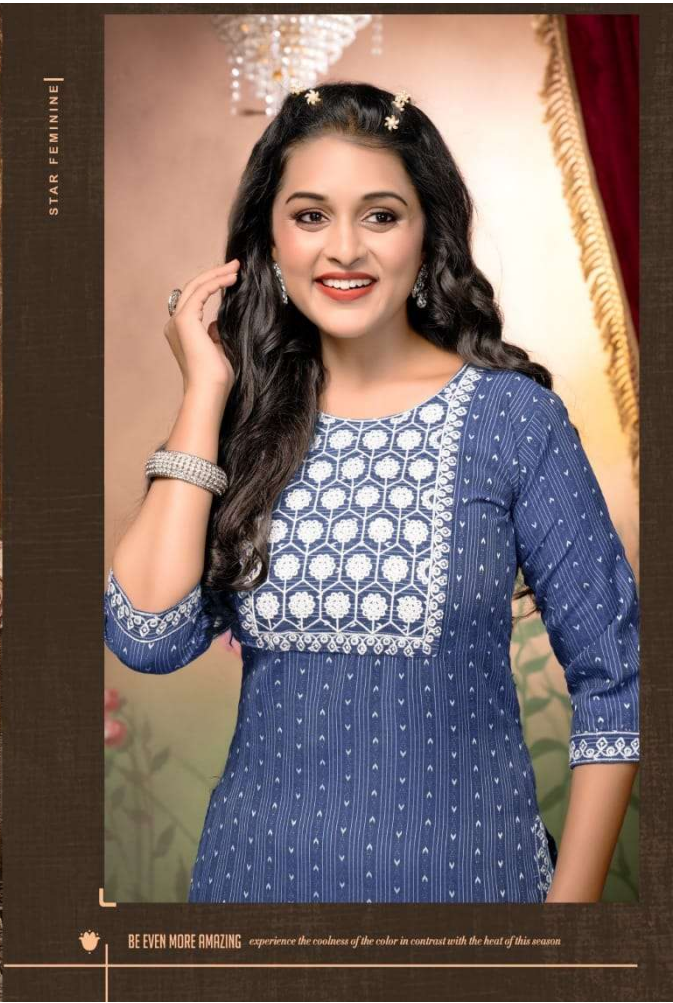

STAR FEMINE