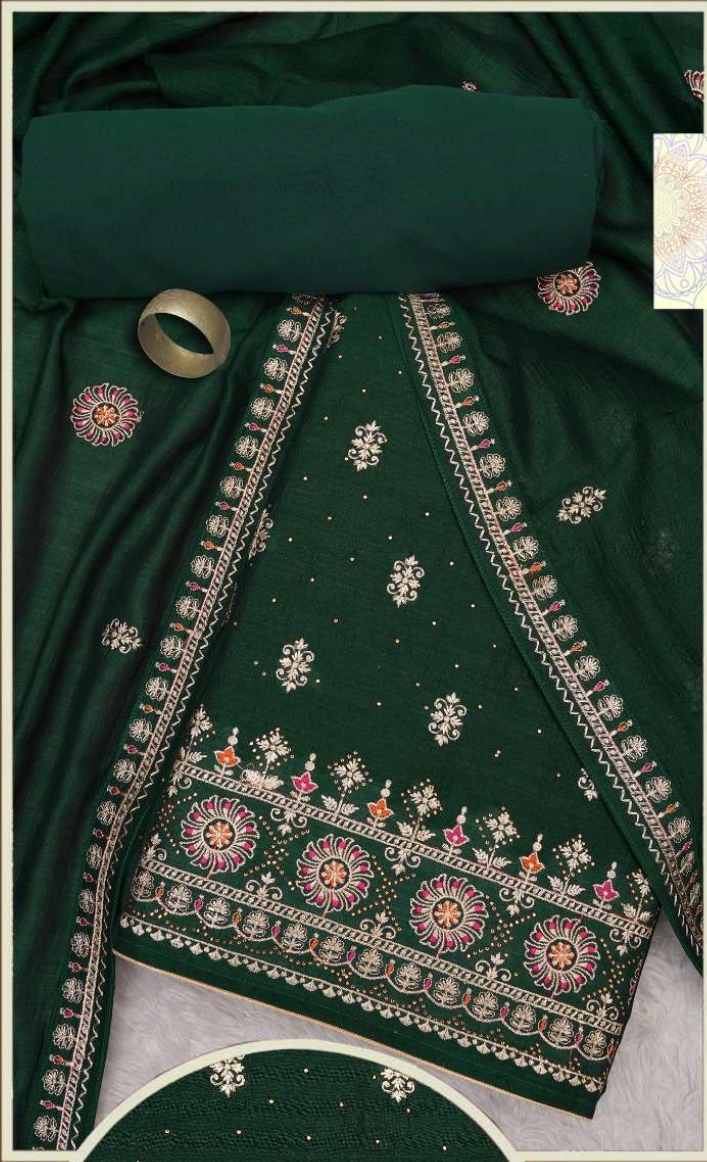

**PANCH
RATNA**

MUMTAZ

TOP+INNER: PURE VICHITRA SILK HEAVY
WORK WITH SWAROVSKI DIAMOND

DUPATTA: PURE VICHITRA SILK
WORK WITH 4-SIDE
LACE WORK BORDER

BOTTOM: SILK

MUMTAZ

TOP+INNER: PURE VICHITRA SILK HEAVY
WORK WITH SWAROVSKI DIAMOND
DUPATTA: PURE VICHITRA SILK
WORK WITH 4-SIDE
LACE WORK BORDER
BOTTOM: SILK

TOP+INNER: PURE VICHITRA SILK HEAVY
WORK WITH SWAROVSKI DIAMOND
DUPATTA: PURE VICHITRA SILK WORK
WITH 4-SIDELACE WORK BORDER
BOTTOM: SILK

MUMTAZ

MUMTAZ

TOP+INNER: PURE VICHITRA SILK HEAVY
WORK WITH SWAROVSKI DIAMOND
DUPATTA: PURE VICHITRA SILK
WORK WITH 4-SIDE
LACE WORK BORDER
BOTTOM: SILK