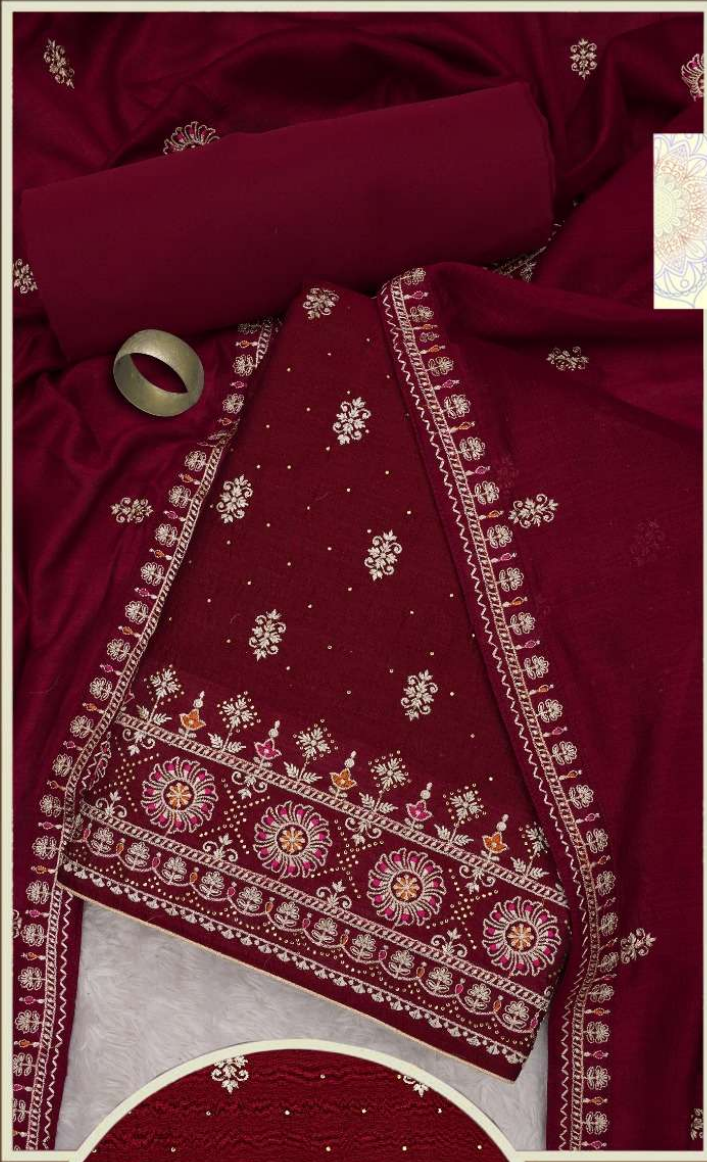

**PANCH
RATNA**

MUMTAZ

TOP+INNER: PURE VICHITRA SILK HEAVY
WORK WITH SWAROVSKI DIAMOND

DUPATTA: PURE VICHITRA SILK
WORK WITH 4-SIDE
LACE WORK BORDER

BOTTOM: SILK

MUMTAZ

TOP+INNER: PURE VICHITRA SILK HEAVY
WORK WITH SWAROVSKI DIAMOND
DUPATTA: PURE VICHITRA SILK
WORK WITH 4-SIDE
LACE WORK BORDER
BOTTOM: SILK

TOP+INNER: PURE VICHITRA SILK HEAVY
WORK WITH SWAROVSKI DIAMOND
DUPATTA: PURE VICHITRA SILK WORK
WITH 4-SIDELACE WORK BORDER
BOTTOM: SILK

MUMTAZ

MUMTAZ

TOP+INNER: PURE VICHITRA SILK HEAVY
WORK WITH SWAROVSKI DIAMOND
DUPATTA: PURE VICHITRA SILK
WORK WITH 4-SIDE
LACE WORK BORDER
BOTTOM: SILK