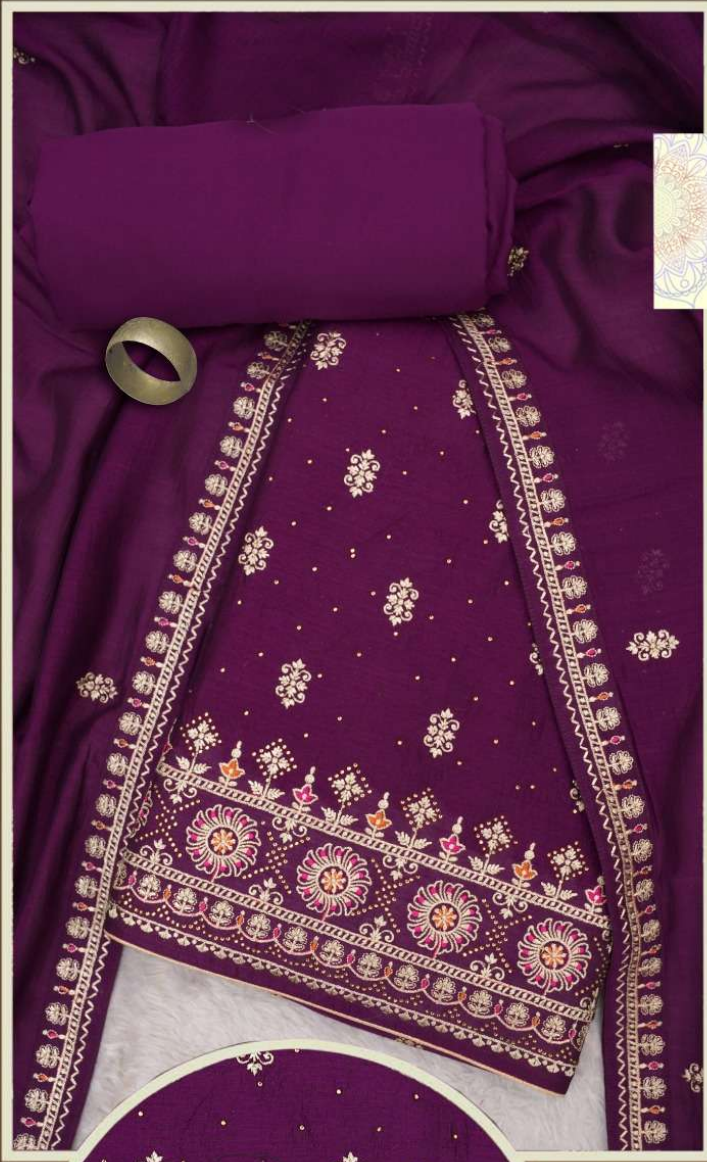

**PANCH
RATNA**

MUMTAZ

TOP+INNER: PURE VICHITRA SILK HEAVY
WORK WITH SWAROVSKI DIAMOND

DUPATTA: PURE VICHITRA SILK
WORK WITH 4-SIDE
LACE WORK BORDER

BOTTOM: SILK

MUMTAZ

TOP+INNER: PURE VICHITRA SILK HEAVY
WORK WITH SWAROVSKI DIAMOND
DUPATTA: PURE VICHITRA SILK
WORK WITH 4-SIDE
LACE WORK BORDER
BOTTOM: SILK

TOP+INNER: PURE VICHITRA SILK HEAVY
WORK WITH SWAROVSKI DIAMOND
DUPATTA: PURE VICHITRA SILK WORK
WITH 4-SIDELACE WORK BORDER
BOTTOM: SILK

MUMTAZ

MUMTAZ

TOP+INNER: PURE VICHITRA SILK HEAVY
WORK WITH SWAROVSKI DIAMOND
DUPATTA: PURE VICHITRA SILK
WORK WITH 4-SIDE
LACE WORK BORDER
BOTTOM: SILK