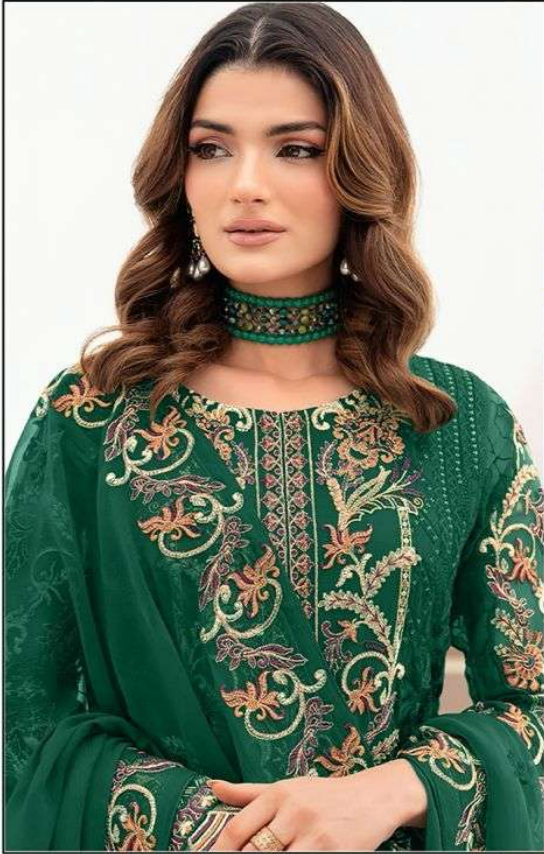

ALK®

AL KHUSHBU®

AADILA

VOL-2

ALK D.No.5056-A

TOP

FOX GEORGETTE
WITH EMBROIDERY

BOTTOM-INNER

DULL SANTOON

DUPATTA

NAZMIN
WITH EMBROIDERY