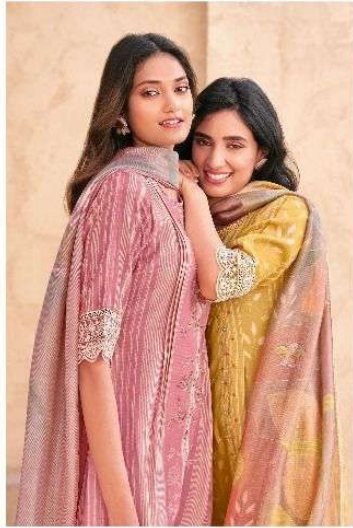

Accentuate the **BEAUTY** of your eye brows and smile with each **APPAREL** from this collection.

Jas Vija

Pop EASY LOOKBOOK

SAHELI | 8910
ELEGANT HUES | A well-thought styling
to crowd your wardrobe on CONTRAST shades