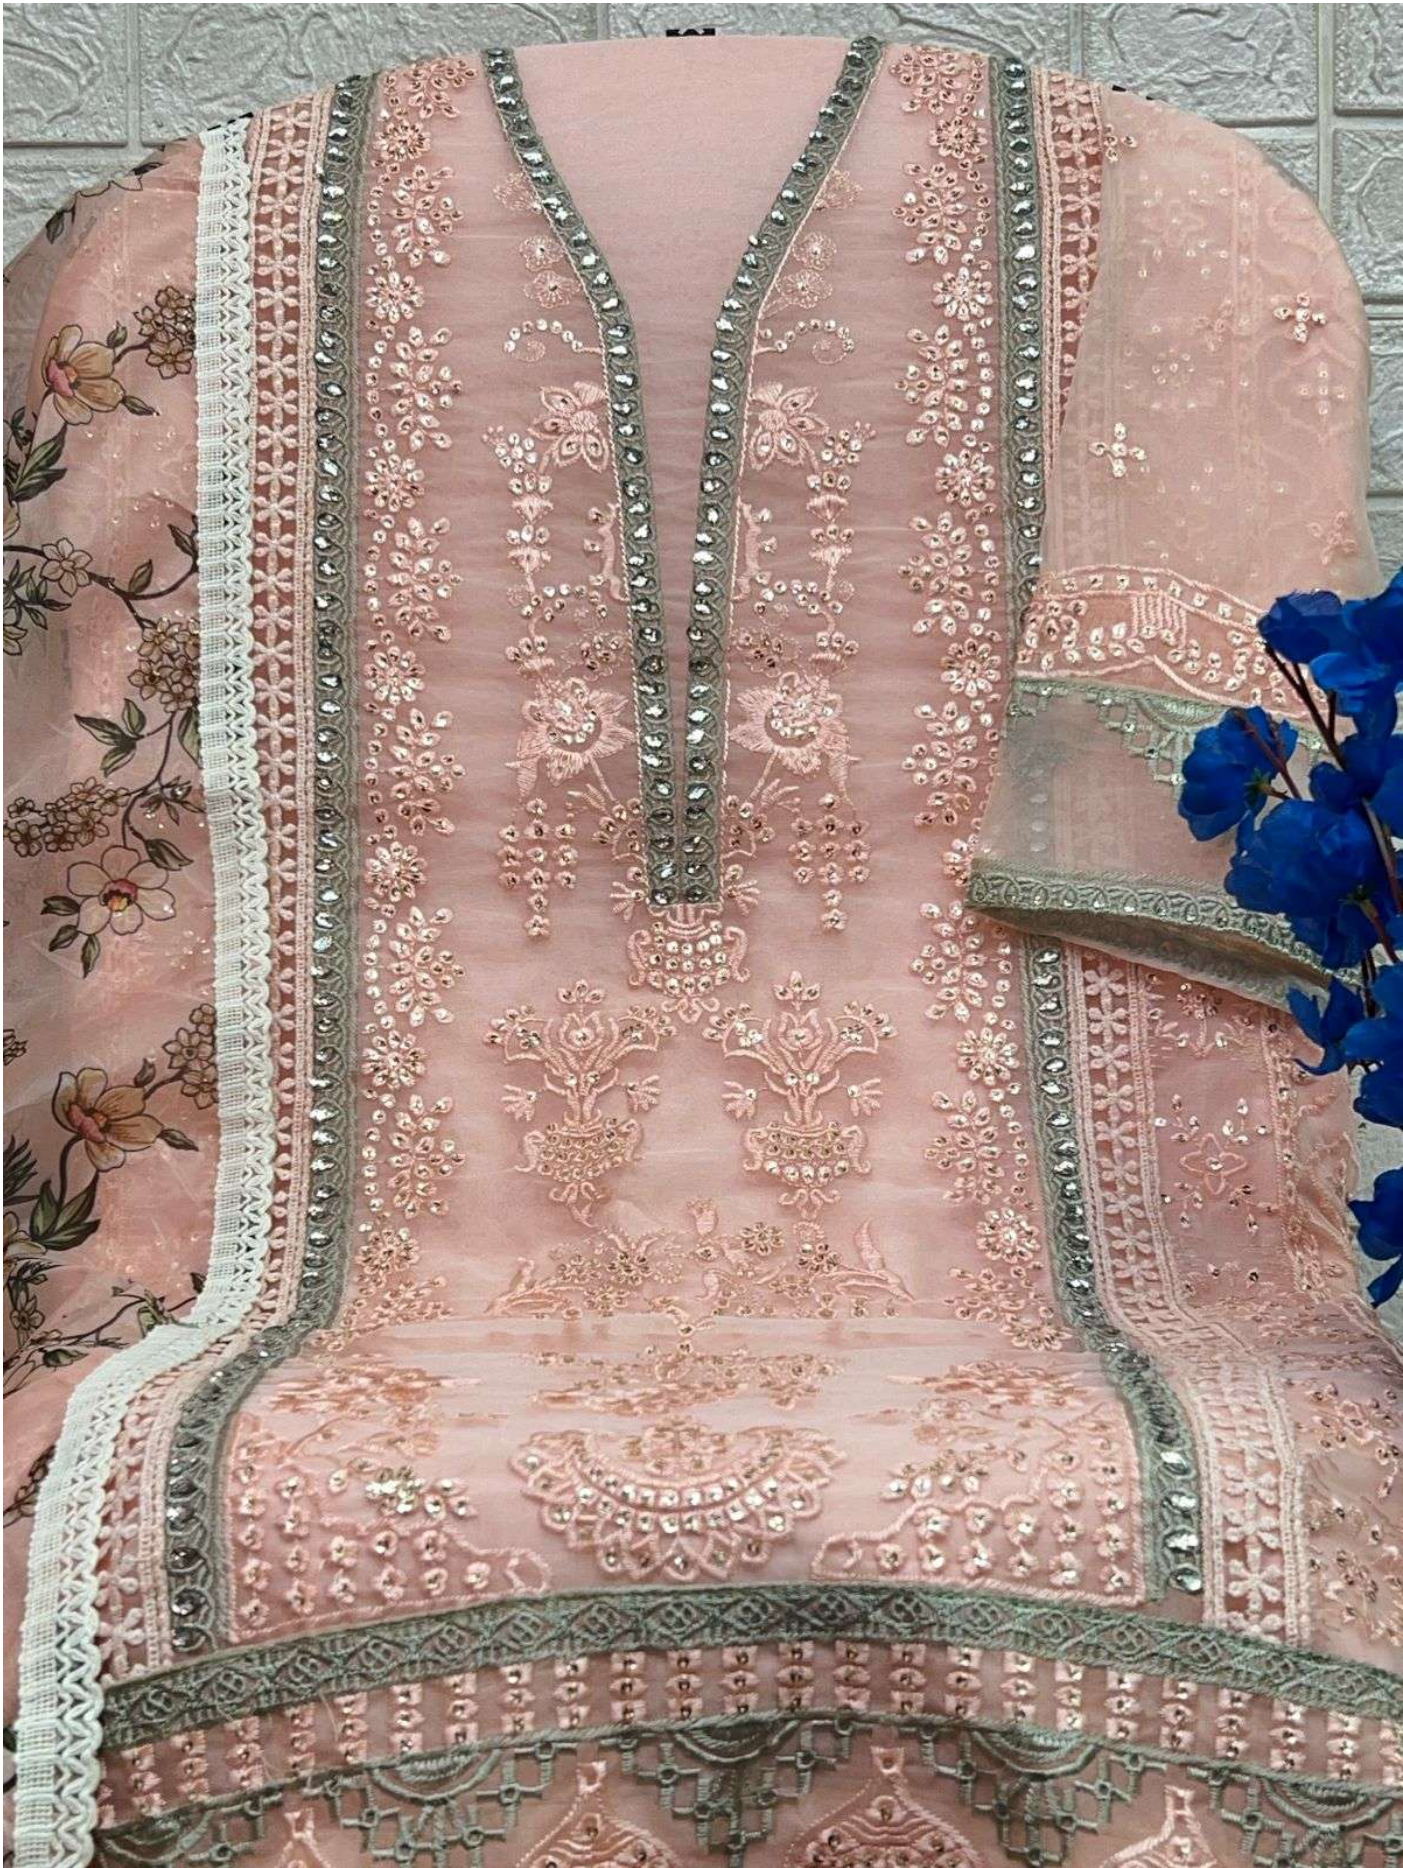

B 21 - A

B 21 - B

B 21 - C

B 21 - D

**TOP - ORGANZA HEAVY EMBROIDERED WITH  
STONE & GPO**  
**INNER BOTTOM - HEAVY SANTOON**  
**DUPATTA - ORGANZA HEAVY DIGITAL PRINTED  
WITH GPO LACE**

**B-21 D**

**Bilqis**<sup>TM</sup>  
By Balaji Suits  
PAKISTANI CONCEPT