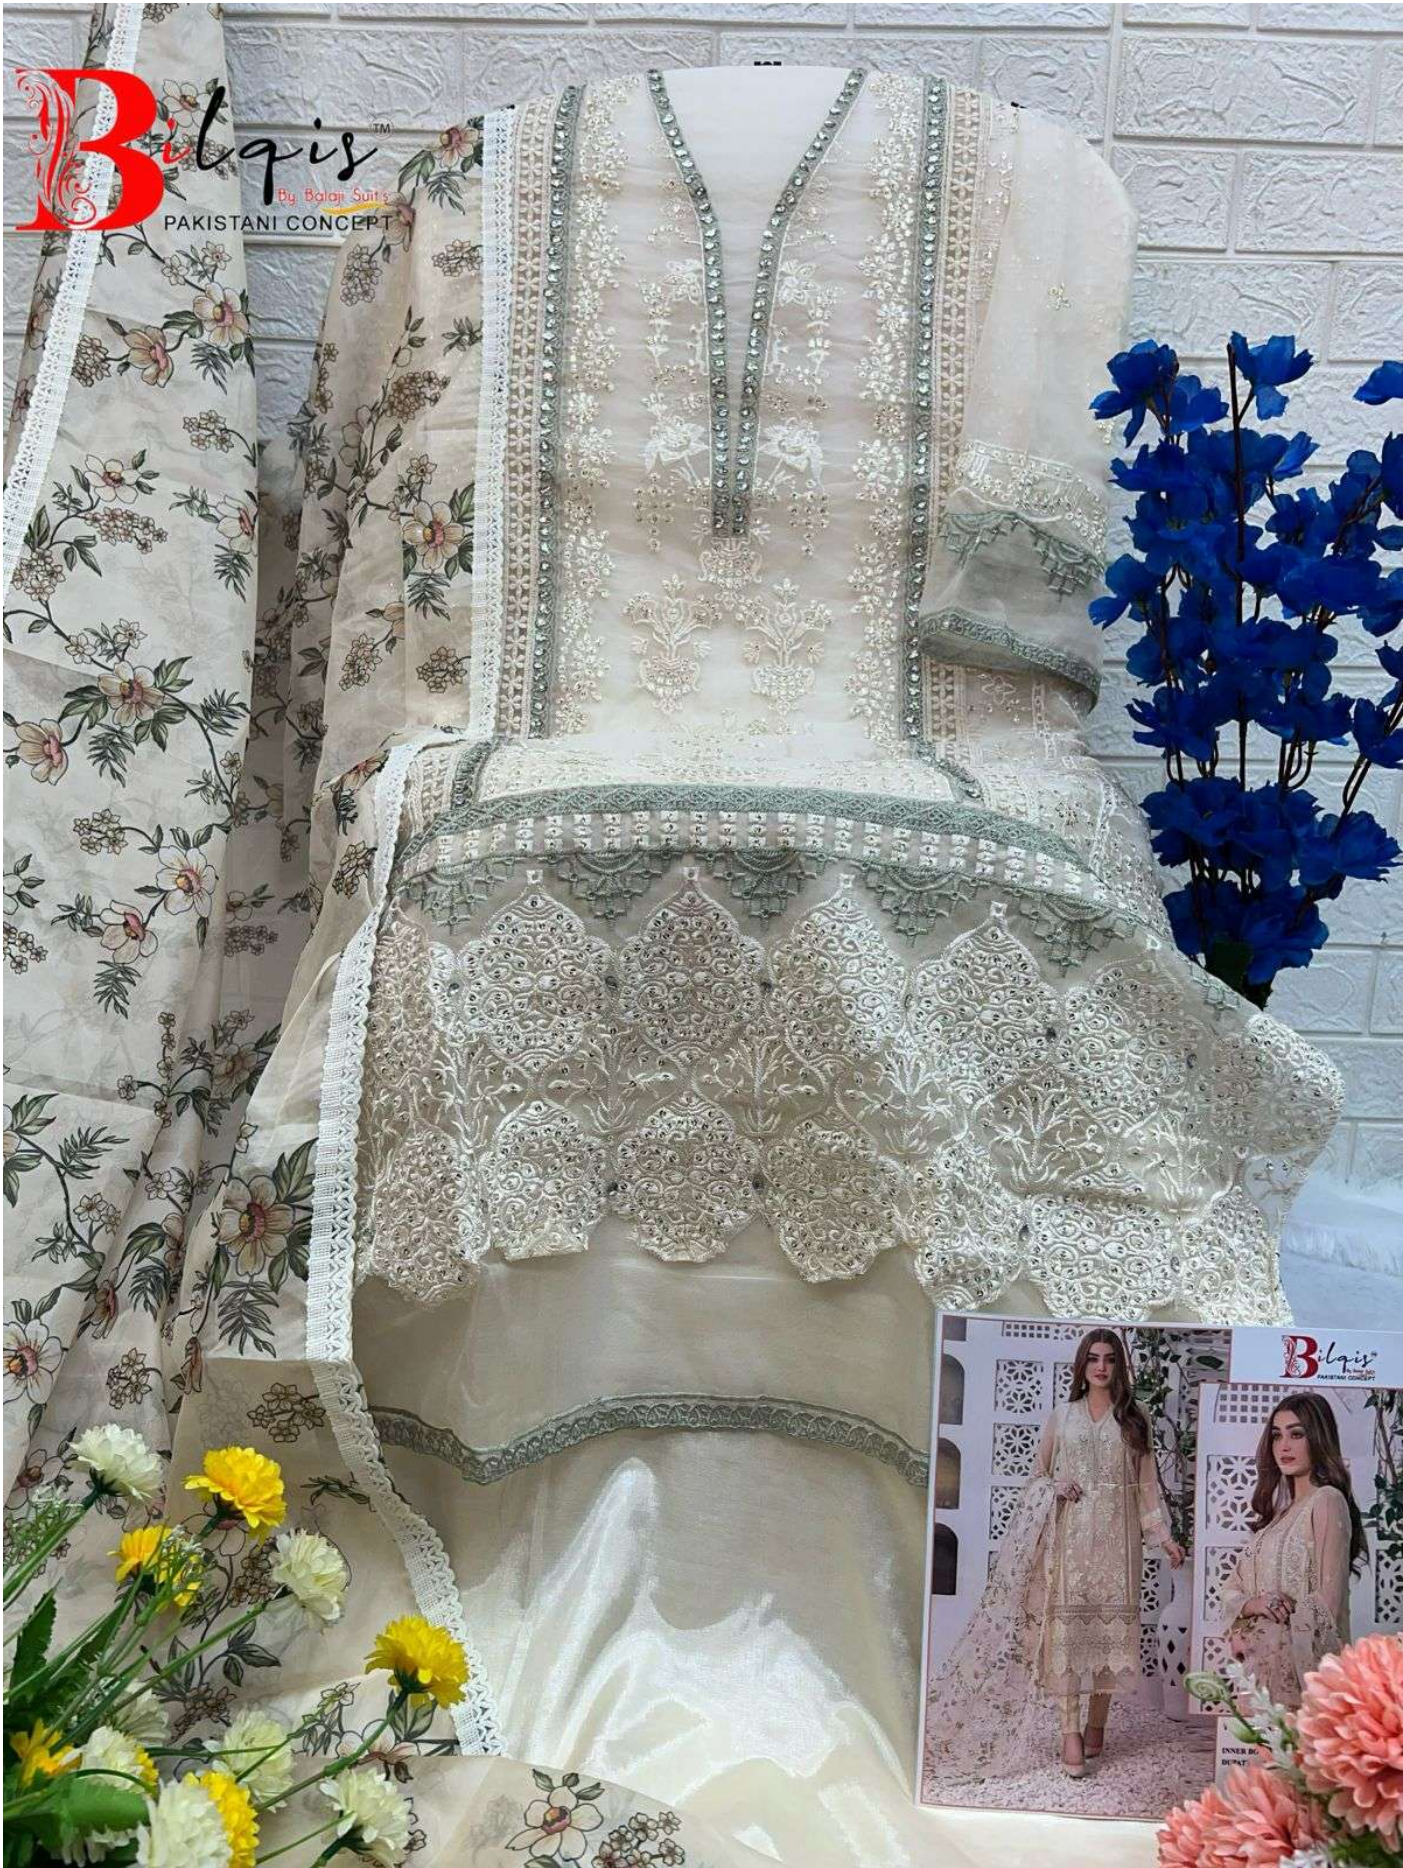

**Bilqis**  
PAKISTANI CONCEPT

**TOP - ORGANZA HEAVY EMBROIDERED WITH  
STONE & GPO**  
**INNER BOTTOM - HEAVY SANTOON**  
**DUPATTA - ORGANZA HEAVY DIGITAL PRINTED  
WITH GPO LACE**

**B-21 C**

TOP - ORGANZA HEAVY EMBROIDERED WITH  
STONE & GPO  
INNER BOTTOM - HEAVY SANTOON  
DUPATTA - ORGANZA HEAVY DIGITAL PRINTED  
WITH GPO LACE

**B-21 B**

**Bilqis**<sup>TM</sup>  
By Balaji Suits  
PAKISTANI CONCEPT

**Bilqis**™  
By Balaji Suits  
PAKISTANI CONCEPT

TOP - ORGANA HEAVY EMBROIDERED WITH  
STONE & GPO  
INNER BOTTOM - HEAVY SANTOON  
DUPATTA - ORGANA HEAVY DIGITAL PRINTED  
WITH GPO LACE

B 21 - A

B 21 - B

B 21 - C

B 21 - D

**TOP - ORGANZA HEAVY EMBROIDERED WITH  
STONE & GPO**  
**INNER BOTTOM - HEAVY SANTOON**  
**DUPATTA - ORGANZA HEAVY DIGITAL PRINTED  
WITH GPO LACE**

**B-21 D**

**Bilqis**<sup>TM</sup>  
By Balaji Suits  
PAKISTANI CONCEPT