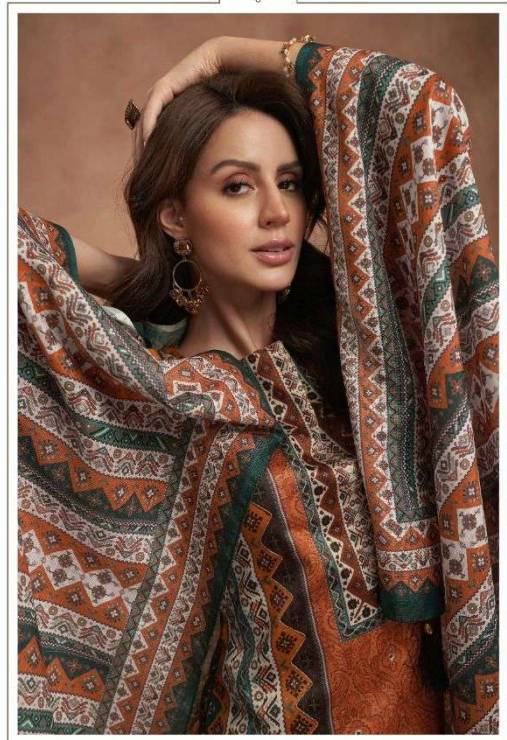

BOTTOM: RAYON DYED

DUPPTA : LINEN DIGITALLY PRINTED

Karachi®
PRINTS

Karachi®
PRINTS

D No / 26005