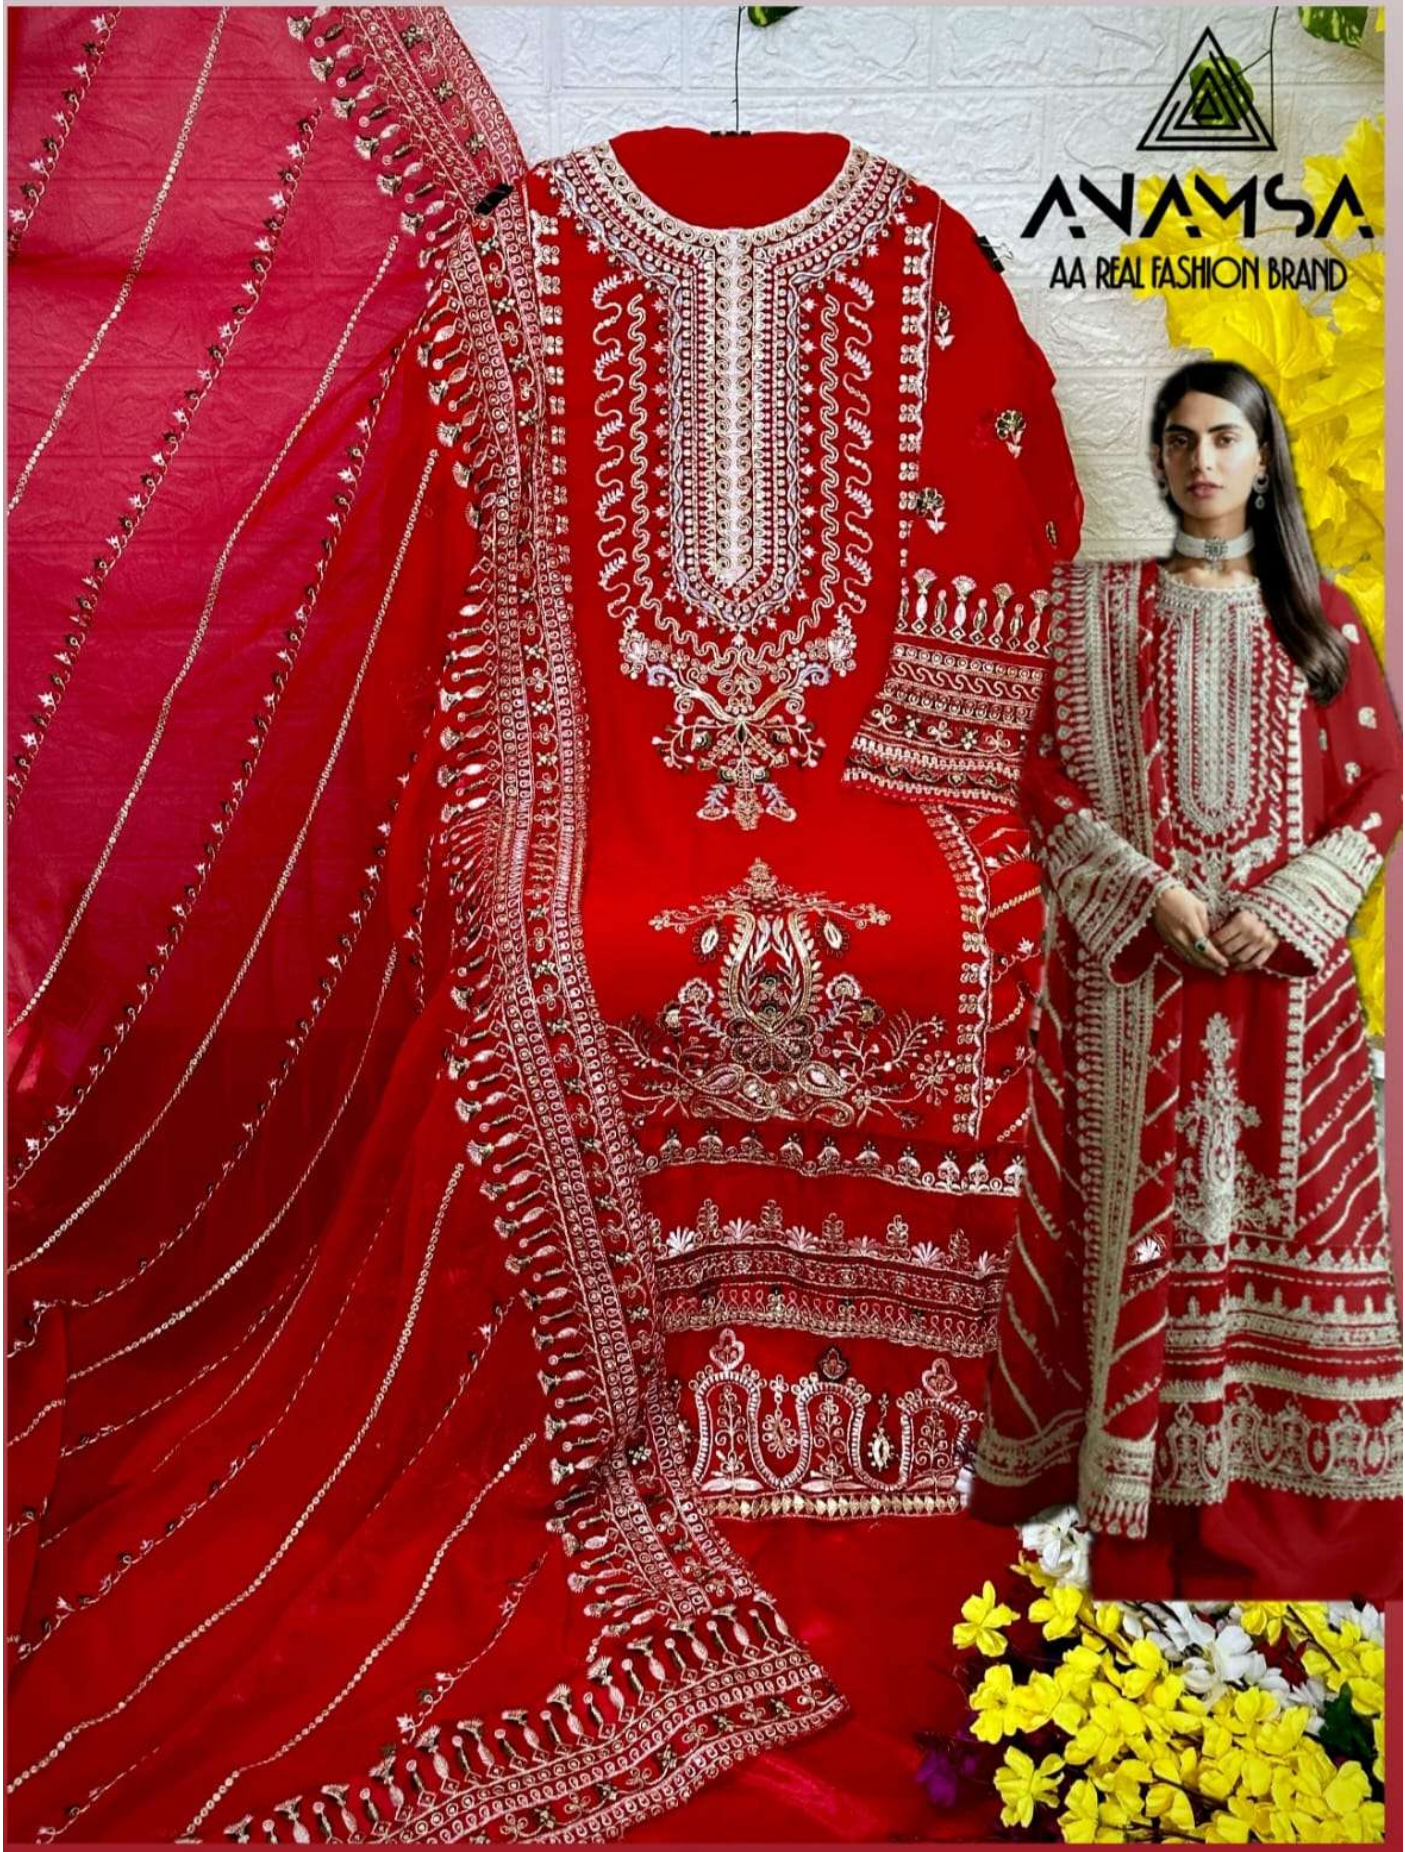

ANAMSA
AA REAL FASHION BRAND