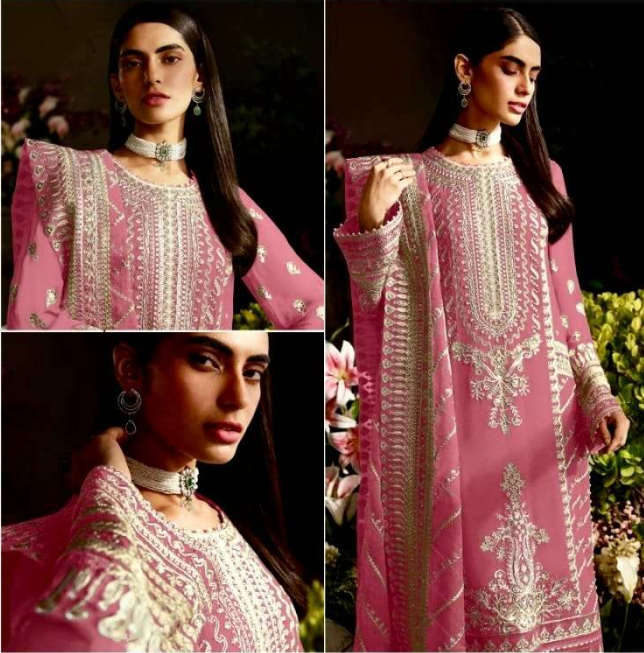

SEMI STICH COLLECTION

TOP- PURE GEORGETTE WITH HEAVY EMBROIDERY AND SEQUENCE WORK
BOTTOMINNER- DULL SHANTOON
DUPATTA- PURE GEORGETTE FANCY DUPATTA AND HEAVY EMBROIDERY

7773
D.No:-230 I