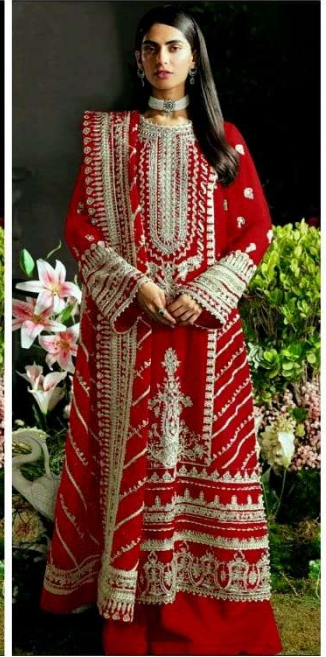

SEMI STICH COLLECTION

TOP- PURE GEORGETTE WITH HEAVY EMBROIDERY AND SEQUENCE WORK  
BOTTOM- INNER- DULL SHANTOON  
DUPATTA- PURE GEORGETTE FANCY DUPATTA AND HEAVY EMBROIDERY

7773  
D.No:-230 L

**ANAMSA**  
HIT BEAUTIFUL COLOURS

TOP-PURE GEORGETTE WITH HEAVY EMBROIDERY AND SEQUENCE WORK  
BOTTOM INNER-DULL SHANTOON  
DUPATTA- PURE GEORGETTE FANCY DUPATTA AND HEAVY EMBROIDERY

7773  
D.No:-230 I

7773  
D.No:-230 J

7773  
D.No:-230 K