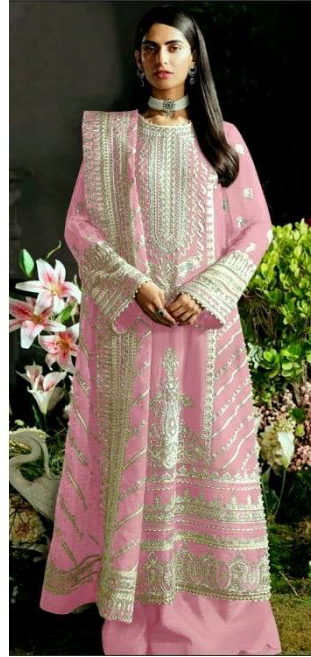

SEMI STICH COLLECTION

TOP- PURE GEORGETTE WITH HEAVY EMBROIDERY AND SEQUENCE WORK  
BOTTOM- INNER- DULL SHANTOON  
DUPATTA- PURE GEORGETTE FANCY DUPATTA AND HEAVY EMBROIDERY

7773  
D.No:-230 L

**ANAMSA**  
HIT BEAUTIFUL COLOURS

TOP-PURE GEORGETTE WITH HEAVY EMBROIDERY AND SEQUENCE WORK  
BOTTOM INNER-DULL SHANTOON  
DUPATTA- PURE GEORGETTE FANCY DUPATTA AND HEAVY EMBROIDERY

7773  
D.No:-230 I

7773  
D.No:-230 J

7773  
D.No:-230 K

BOTTOMINNER- DULL SHANTOON

DUPATTA- PURE GEORGETTE FANCY DUPATTA AND HEAVY EMBROIDERY

7773

D.No:-230 K

SEMI STICH COLLECTION

TOP- PURE GEORGETTE WITH HEAVY EMBROIDERY AND SEQUENCE WORK  
BOTTOMINNER- DULL SHANTOON  
DUPATTA- PURE GEORGETTE FANCY DUPATTA AND HEAVY EMBROIDERY