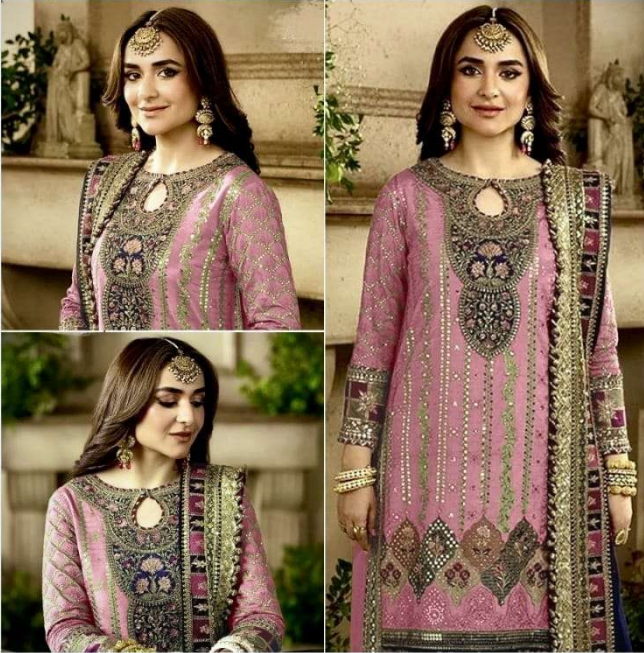

**ANAMSA**  
AA REAL FASHION BRAND

SEMI STICH COLLECTION

TOP- PURE FOX GEORGETTE WITH HEAVY EMBROIDERY AND SEQUENCE WORK  
BOTTOM/INNER- DULL SHANTOON  
DUPATTA- PURE FOX GEORGETTE FANCY DUPATTA AND HEAVY EMBROIDERY

7773  
D.No:-429 D

**ANAMSA**  
HIT BEAUTIFUL COLOURS

TOP- PURE FOX GEORGETTE WITH HEAVY EMBROIDERY AND SEQUENCE WORK  
BOTTOM INNER- DULL SHANTOON  
DUPATTA- PURE FOX GEORGETTE FANCY DUPATTA AND HEAVY EMBROIDERY

7773  
D.No:-429 C

SEMI STICH COLLECTION

TOP- PURE FOX GEORGETTE WITH HEAVY EMBROIDERY AND SEQUENCE WORK  
BOTTOM/INNER- DULL SHANTOON  
DUPATTA- PURE FOX GEORGETTE FANCY DUPATTA AND HEAVY EMBROIDERY

7773  
D.No:-429 A