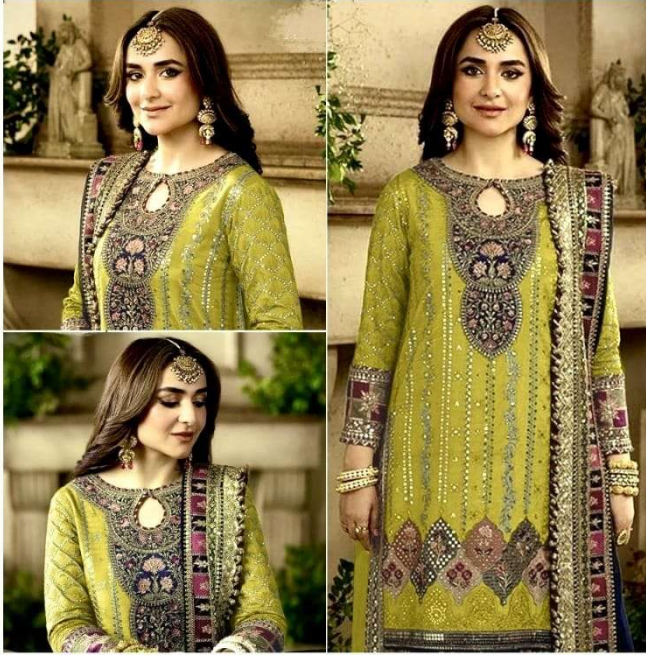

**ANAMSA**  
AA REAL FASHION BRAND

SEMI STICH COLLECTION

TOP- PURE FOX GEORGETTE WITH HEAVY EMBROIDERY AND SEQUENCE WORK  
BOTTOM/INNER- DULL SHANTOON  
DUPATTA- PURE FOX GEORGETTE FANCY DUPATTA AND HEAVY EMBROIDERY

7773  
D.No:-429 D

**ANAMSA**  
HIT BEAUTIFUL COLOURS

TOP- PURE FOX GEORGETTE WITH HEAVY EMBROIDERY AND SEQUENCE WORK  
BOTTOM INNER- DULL SHANTOON  
DUPATTA- PURE FOX GEORGETTE FANCY DUPATTA AND HEAVY EMBROIDERY

7773  
D.No:-429 C

SEMI STICH COLLECTION

TOP- PURE FOX GEORGETTE WITH HEAVY EMBROIDERY AND SEQUENCE WORK  
BOTTOM/INNER- DULL SHANTOON  
DUPATTA- PURE FOX GEORGETTE FANCY DUPATTA AND HEAVY EMBROIDERY

7773  
D.No:-429 A

SEMI STICH COLLECTION

TOP- PURE FOX GEORGETTE WITH HEAVY EMBROIDERY AND SEQUENCE WORK  
BOTTOM/INNER- DULL SHANTOON  
DUPATTA- PURE FOX GEORGETTE FANCY DUPATTA AND HEAVY EMBROIDERY

7773  
D.No:-429 B