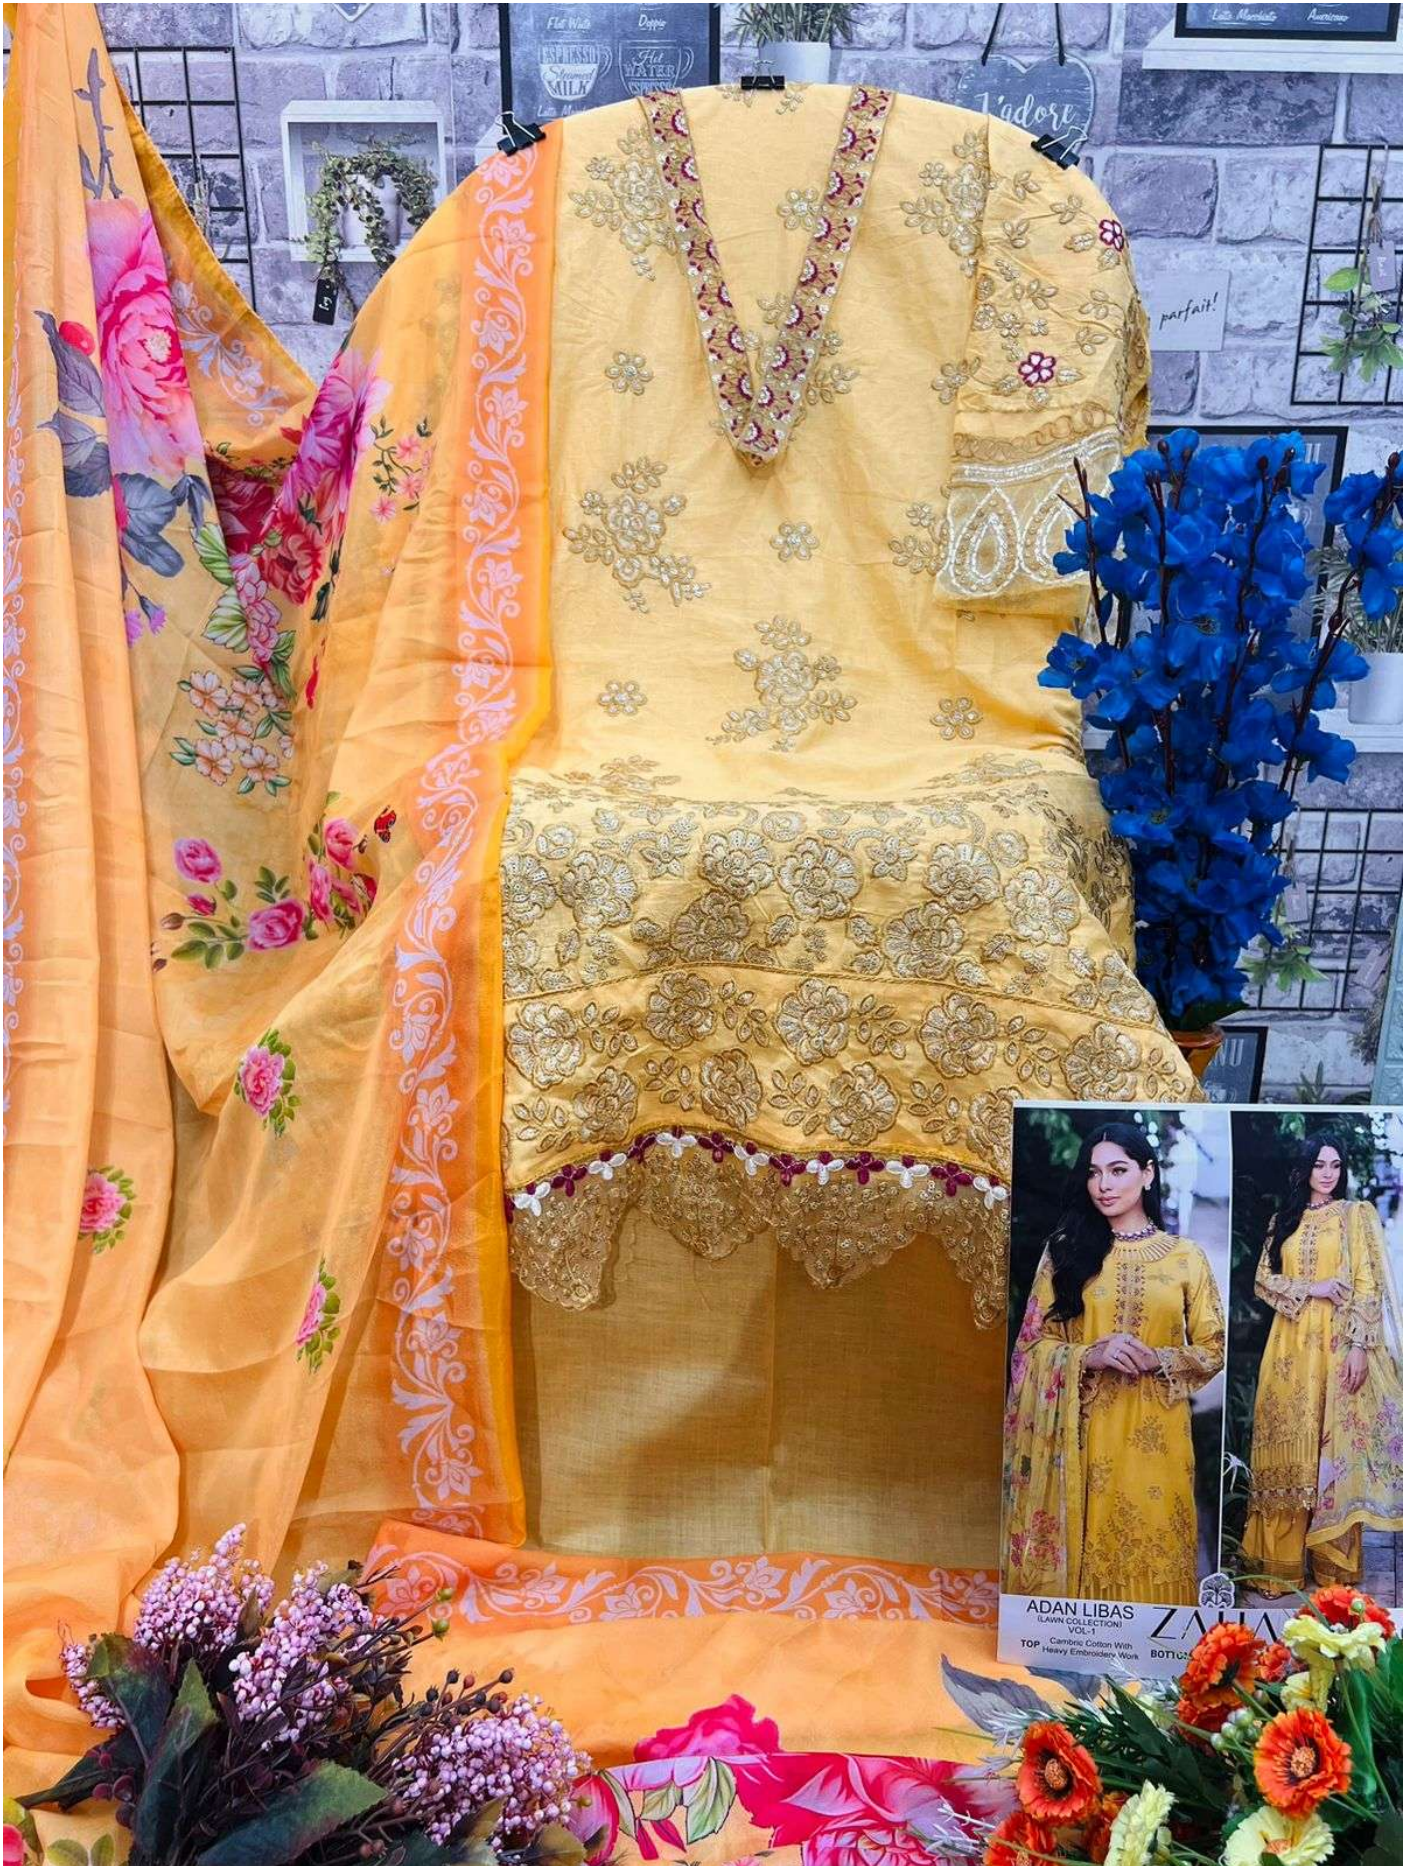

**BOTTOM-INNER** Semi Lawn

**DUPATTA** Tubby Silk with  
Print

**ADAN LIBAS**  
(LAWN COLLECTION)  
VOL-1

**ZAHA**

D.No.10307

**TOP** Cambric Cotton With  
Heavy Embroidery Work

**BOTTOM-INNER** Semi Lawn

**DUPATTA** Tubby Silk with  
Print

# ADAN LIBAS

(LAWN COLLECTION)  
VOL-1

**TOP** Cambric Cotton With Heavy Embroidery Work

**BOTTOM-INNER** Semi Lawn **DUPATTA** Tubby Silk with Print

10305

10306

10307

**ADAN LIBAS**  
(LAWN COLLECTION)  
VOL-1

**ZAHA**

**D.No.10305**

**TOP** Cambric Cotton With  
Heavy Embroidery Work

**BOTTOM-INNER** Semi Lawn

**DUPATTA** Tubby Silk with  
Print

ADAN LIBAS  
(LAWN COLLECTION)  
VOL-1  
TOP: Cambric Cotton With Heavy Embroidery Work  
BOTTOM: INNE  
**ZAHARA**

**ADAN LIBAS**  
(LAWN COLLECTION)  
V01-1  
TOP - Cambric Cotton With Heavy Embroidery Work

**ZAHARA**  
BOUTIQUE

**ADAN LIBAS**  
(LAWN COLLECTION)  
VOL-1  
**ZAHA**  
TOP - Cambric Cotton With Heavy Embroidery Work  
BOTTOM- IN