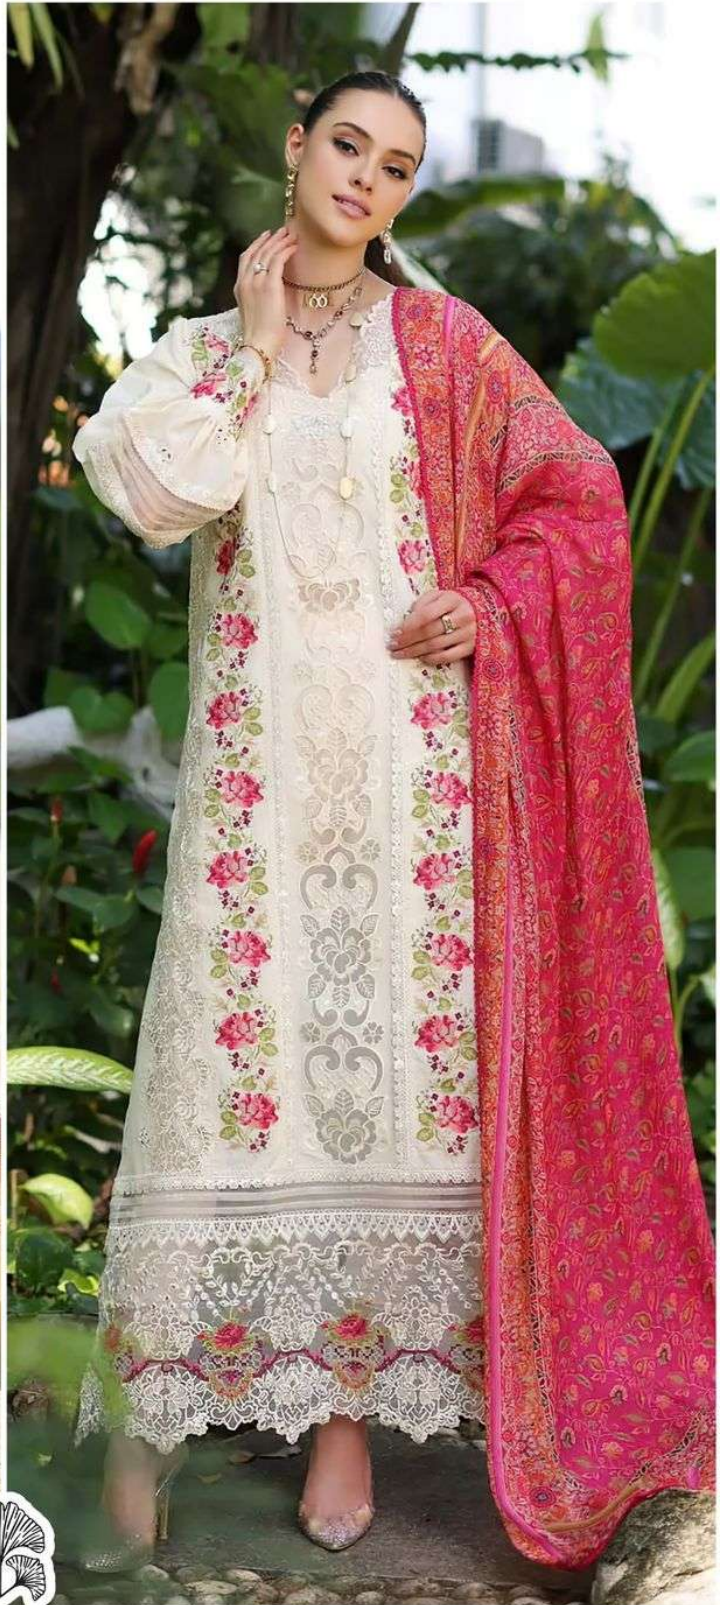

ZAHA

ADAN LIBAS

(LAWN COLLECTION)

VOL-1

**ADAN LIBAS**  
(LAWN COLLECTION)  
VOL-1

**ZAHA**

**D.No.10306**

**TOP** Cambric Cotton With  
Heavy Embroidery Work

**BOTTOM-INNER** Semi Lawn

**DUPATTA** Tubby Silk with  
Print

**ADAN LIBAS**  
(LAWN COLLECTION)  
VOL-1

**ZAHA**

D.No.10307

**TOP** Cambric Cotton With  
Heavy Embroidery Work

**BOTTOM-INNER** Semi Lawn

**DUPATTA** Tubby Silk with  
Print

# ADAN LIBAS

(LAWN COLLECTION)  
VOL-1

**TOP** Cambric Cotton With Heavy Embroidery Work

**BOTTOM-INNER** Semi Lawn **DUPATTA** Tubby Silk with Print

10305

10306

10307

**ADAN LIBAS**  
(LAWN COLLECTION)  
VOL-1

**ZAHA**

**D.No.10305**

**TOP** Cambric Cotton With  
Heavy Embroidery Work

**BOTTOM-INNER** Semi Lawn

**DUPATTA** Tubby Silk with  
Print

ADAN LIBAS  
(LAWN COLLECTION)  
VOL-1  
TOP: Cambric Cotton With Heavy Embroidery Work  
BOTTOM: INNE  
**ZAHARA**