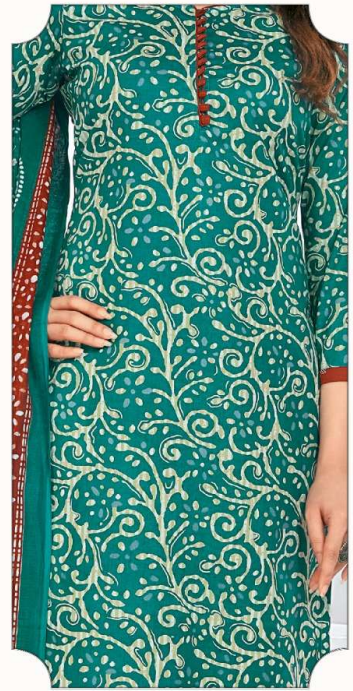

MCM

Life
Style

D No. 208

POSHAK

POSHAK

100% COTTON

MCM

Life
Style