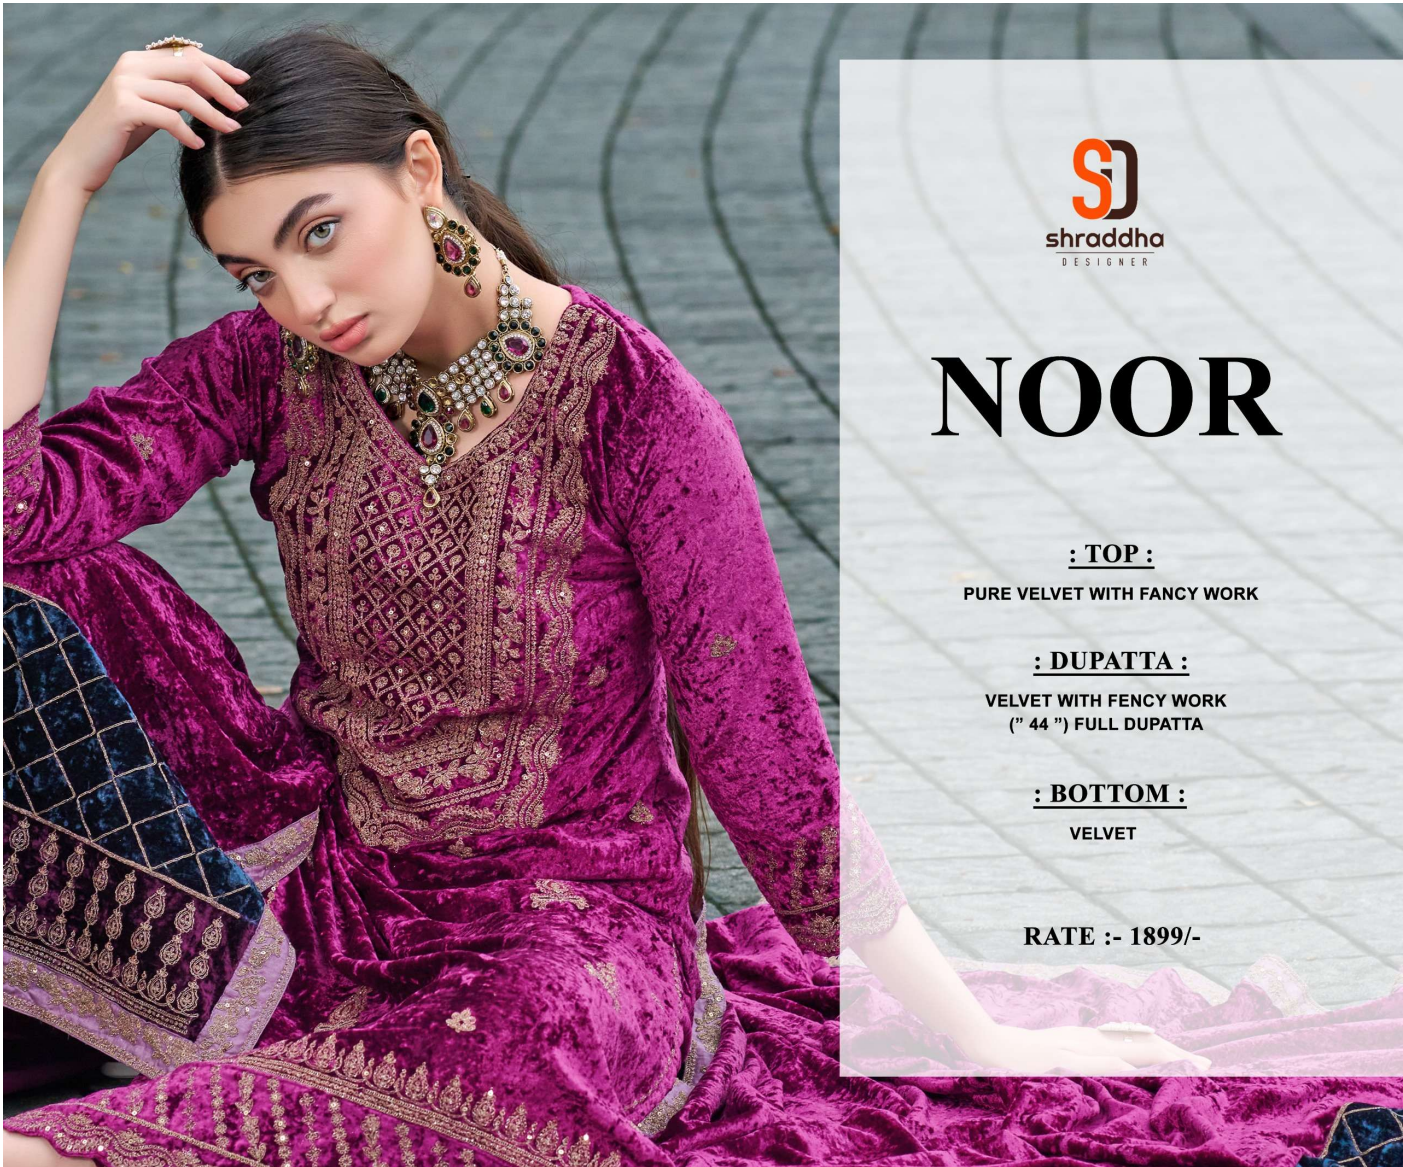

SD

shraddha
DESIGNER

NOOR

1001

1002

1003

1004

NOOR

: TOP :

PURE VELVET WITH FANCY WORK

: DUPATTA :

VELVET WITH FENCY WORK
(" 44 ") FULL DUPATTA

: BOTTOM :

VELVET

RATE :- 1899/-

GLORINA
D.NO.1003