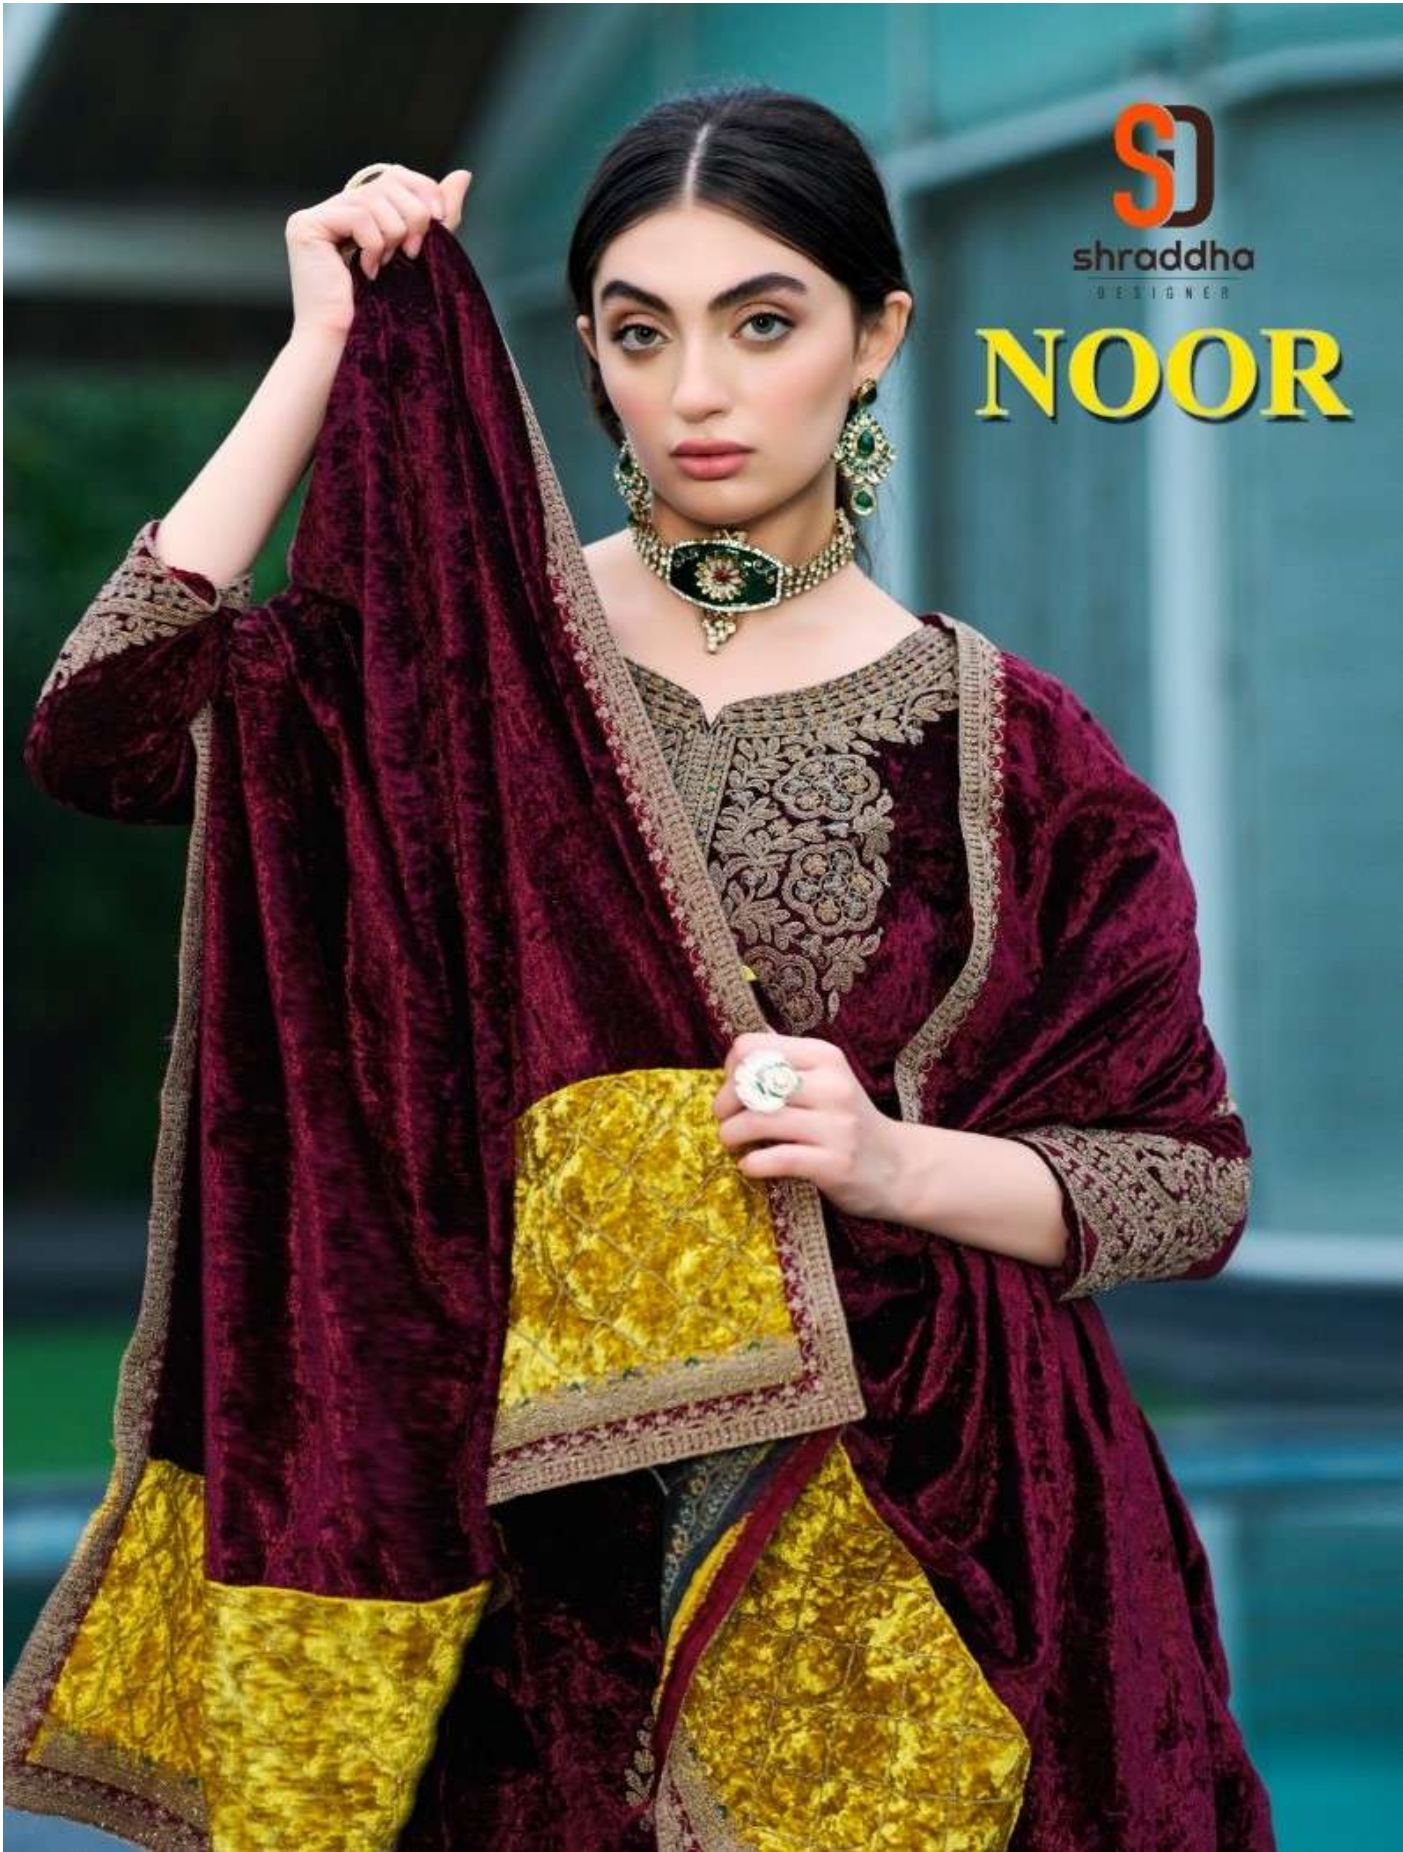

SD

shraddha
DESIGNER

NOOR

1001

1002

1003

1004

NOOR

: TOP :

PURE VELVET WITH FANCY WORK

: DUPATTA :

VELVET WITH FENCY WORK
(" 44 ") FULL DUPATTA

: BOTTOM :

VELVET

RATE :- 1899/-

GLORINA
D.NO.1003