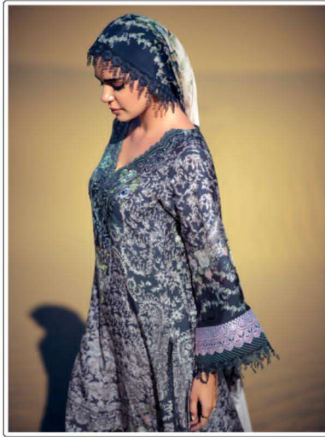

# Petals

Pure pashmina collection

**BOLD EXPRESSION**

*Where fashion meets fearless creativity, a canvas for showcasing the vibrant colors of one's soul.*

36001 | STYLE STATEMENT

36003 | TIMELESS CHARM

*Celebrating the quiet beauty that defies eras, embodying grace that whispers tales of timeless allure.*