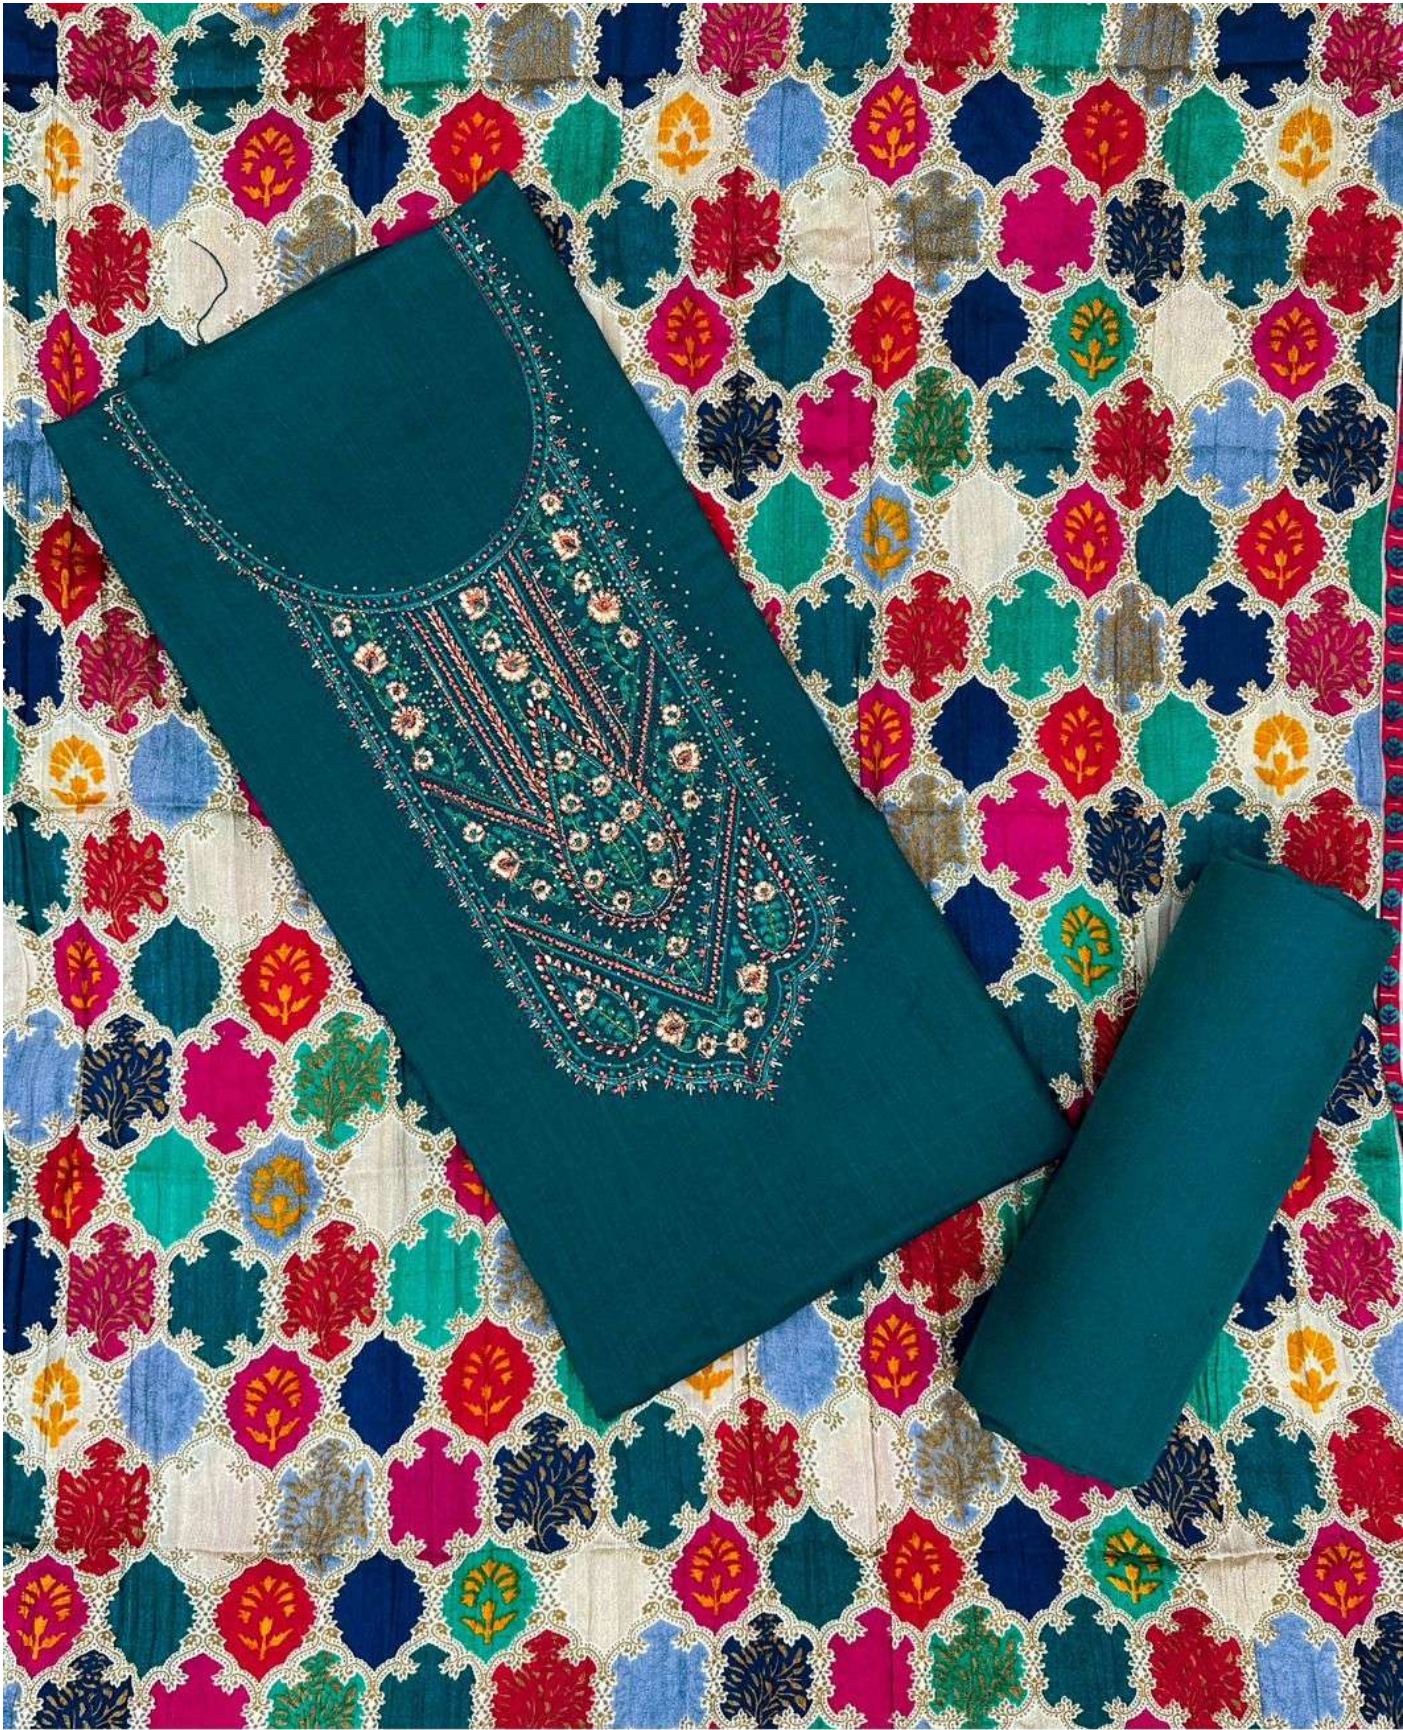

NIGAR

Exclusive Embroidery Collection...

EDITION - 4

AK
AL KARAM™
LAWN COLLECTION