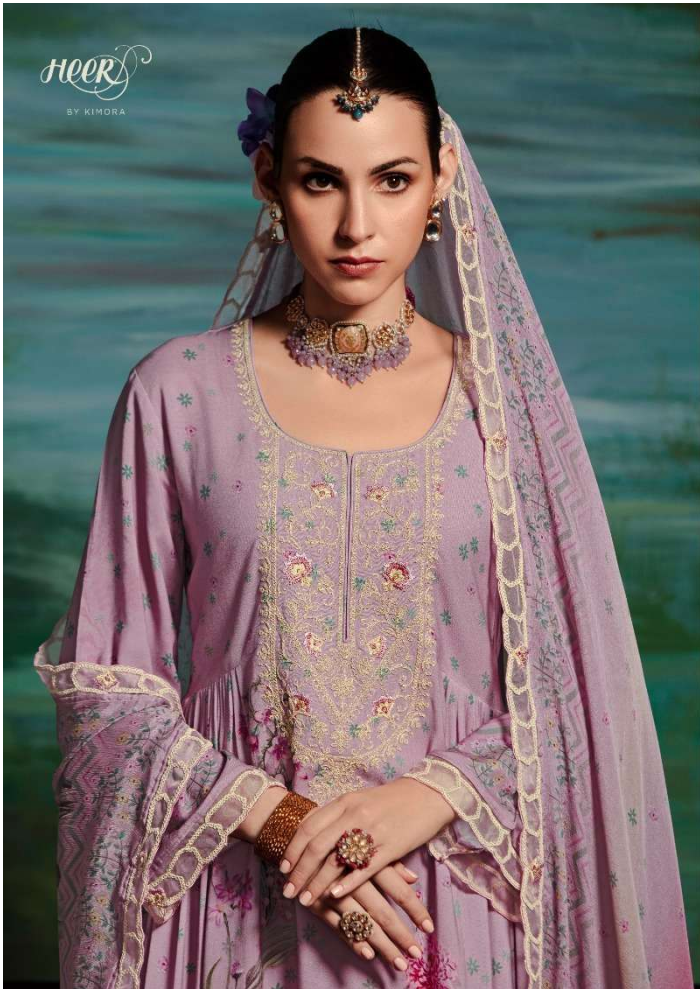

Heer

BY KIMORA

SHEHZAADI

HEER
BY KIMORA

9524

9524

9526

Heer
BY KIMORA

HEER
BY KIMORA

9523

Heer

BY KIMORA

SHEHZAADI

9522

HEER
BY KIMORA

9522

9526

SHEHZAADI

TOP

PURE MUSLIN DIGITAL PRINT WITH DORI
EMBROIDERY ON NECKLINE AND SCALLOPED
DORI EMBROIDERY BORDER ON SLEEVES

DUPATTA

PURE CHINNON WITH DIGITAL PRINT AND
FOUR SIDE SCALLOPED DORI PARS
EMBROIDERY BORDER