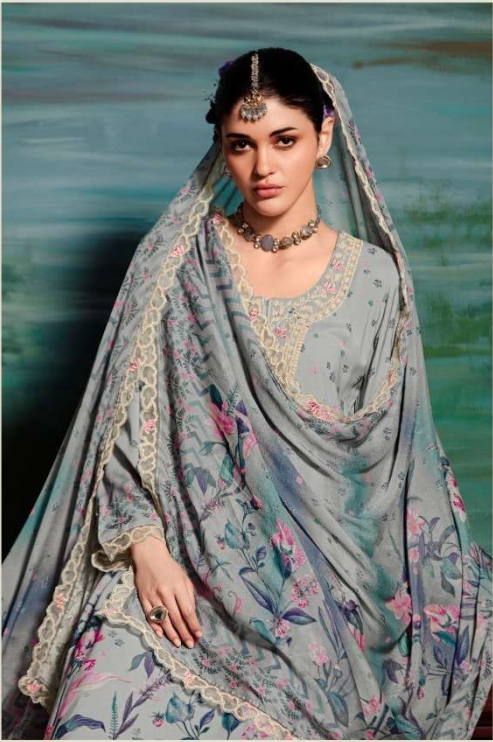

Heer

BY KIMORA

SHEHZAADI

HEER
BY KIMORA

9524

9524

9526

Heer
BY KIMORA

HEER
BY KIMORA

9523

Heer

BY KIMORA

SHEHZAADI

9522

HEER
BY KIMORA

9522

9526

SHEHZAADI

TOP

PURE MUSLIN DIGITAL PRINT WITH DORI
EMBROIDERY ON NECKLINE AND SCALLOPED
DORI EMBROIDERY BORDER ON SLEEVES

DUPATTA

PURE CHINNON WITH DIGITAL PRINT AND
FOUR SIDE SCALLOPED DORI PARS
EMBROIDERY BORDER