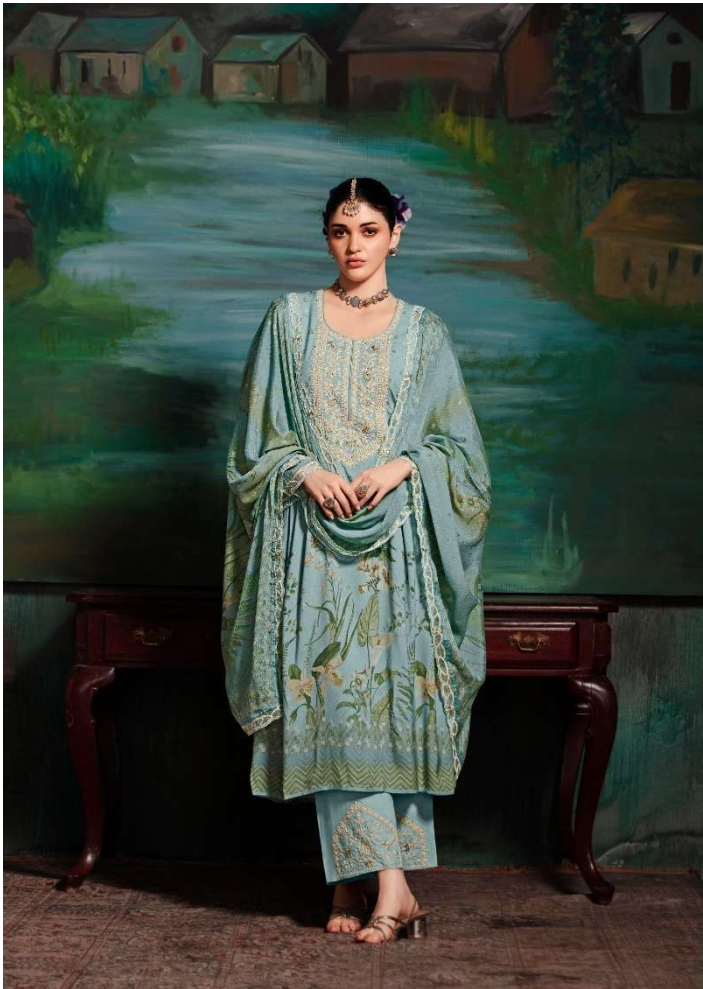

Heer

BY KIMORA

SHEHZAADI

HEER
BY KIMORA

9524

9524

9526

Heer
BY KIMORA

HEER
BY KIMORA

9523

Heer

BY KIMORA

SHEHZAADI

9522

HEER
BY KIMORA

9522

9526

SHEHZAADI

TOP

PURE MUSLIN DIGITAL PRINT WITH DORI
EMBROIDERY ON NECKLINE AND SCALLOPED
DORI EMBROIDERY BORDER ON SLEEVES

DUPATTA

PURE CHINNON WITH DIGITAL PRINT AND
FOUR SIDE SCALLOPED DORI PARS
EMBROIDERY BORDER