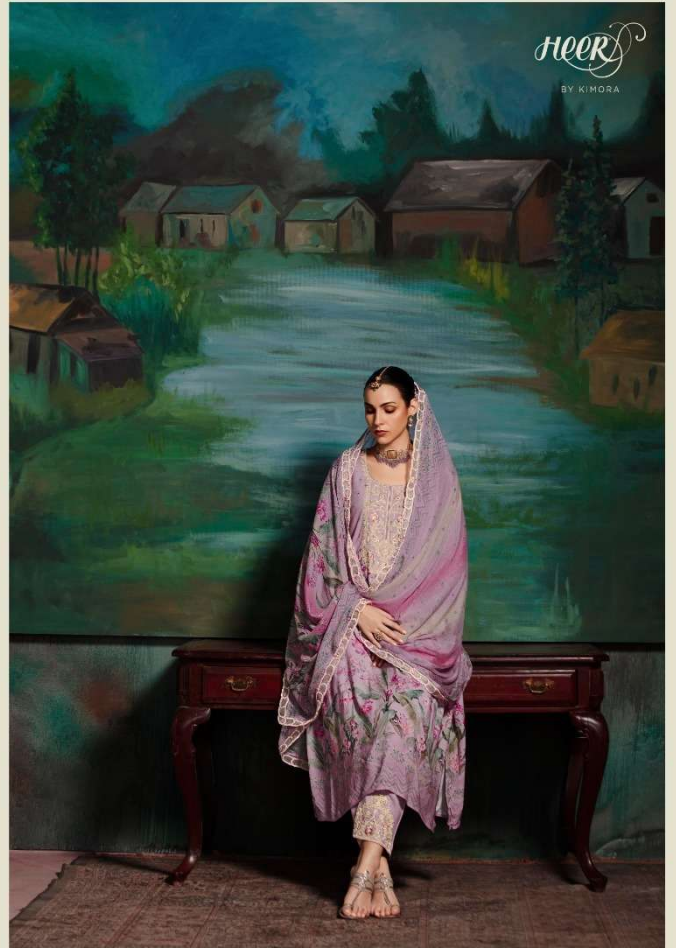

Heer

BY KIMORA

SHEHZAADI

HEER
BY KIMORA

9524

9524

9526

Heer
BY KIMORA

HEER
BY KIMORA

9523

Heer

BY KIMORA

SHEHZAADI

9522

HEER
BY KIMORA

9522

9525

HEER
BY KIMORA

9521

9521

9522

9523

9524

9525

9526

SHEHZAADI

TOP

PURE MUSLIN DIGITAL PRINT WITH DORI
EMBROIDERY ON NECKLINE AND SCALLOPED
DORI EMBROIDERY BORDER ON SLEEVES

DUPATTA

PURE CHINNON WITH DIGITAL PRINT AND
FOUR SIDE SCALLOPED DORI PARS
EMBROIDERY BORDER