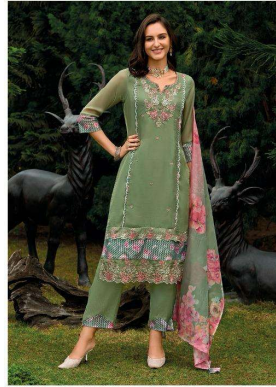

31025

ELABORATE YOUR STYLE
REDEFINE YOUR LIFE

LADY
LEELA

inaya
(EXCLUSIVE COLLECTION) VOL-2