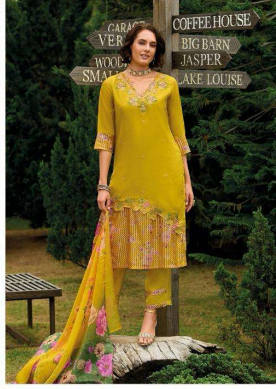

31022

ELABORATE YOUR STYLE
REDEFINE YOUR LIFE

LADY
LEELA

inaya
(EXCLUSIVE COLLECTION) VOL-2