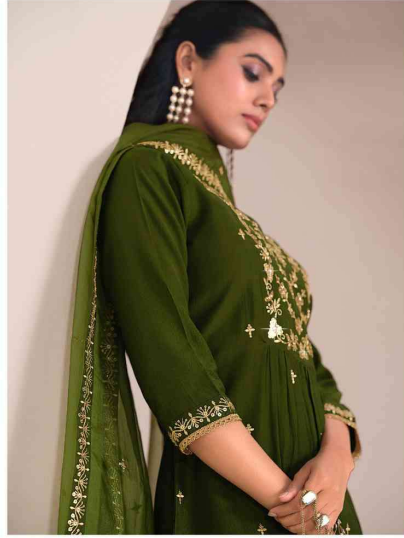

LILY&LALI®
GULS PRIDE
A PRODUCT OF GULS GROUP

SHINE