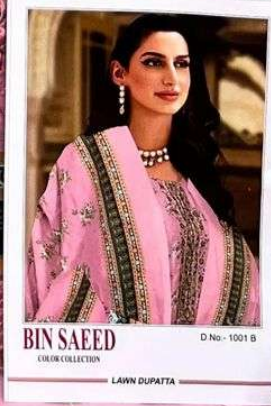

shadano  
DESIGNERS

**BIN SAEED**  
COLOR COLLECTION  
D.No - 1001 B  
LAWN DUPATTA

SD

shradha  
DESIGNER

1001 A

1001 B

1001 C

1001 D