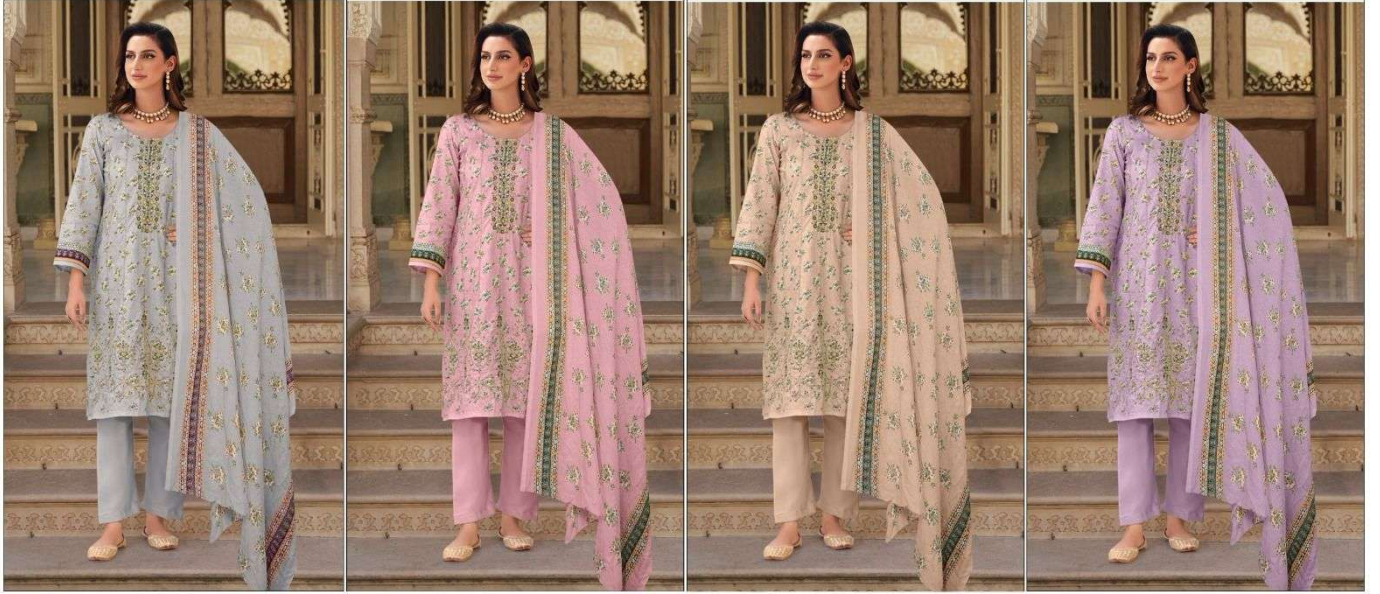

shadano  
DESIGNERS

**BIN SAEED**  
COLOR COLLECTION  
D.No - 1001 B  
LAWN DUPATTA

SD

shradha  
DESIGNER

1001 A

1001 B

1001 C

1001 D