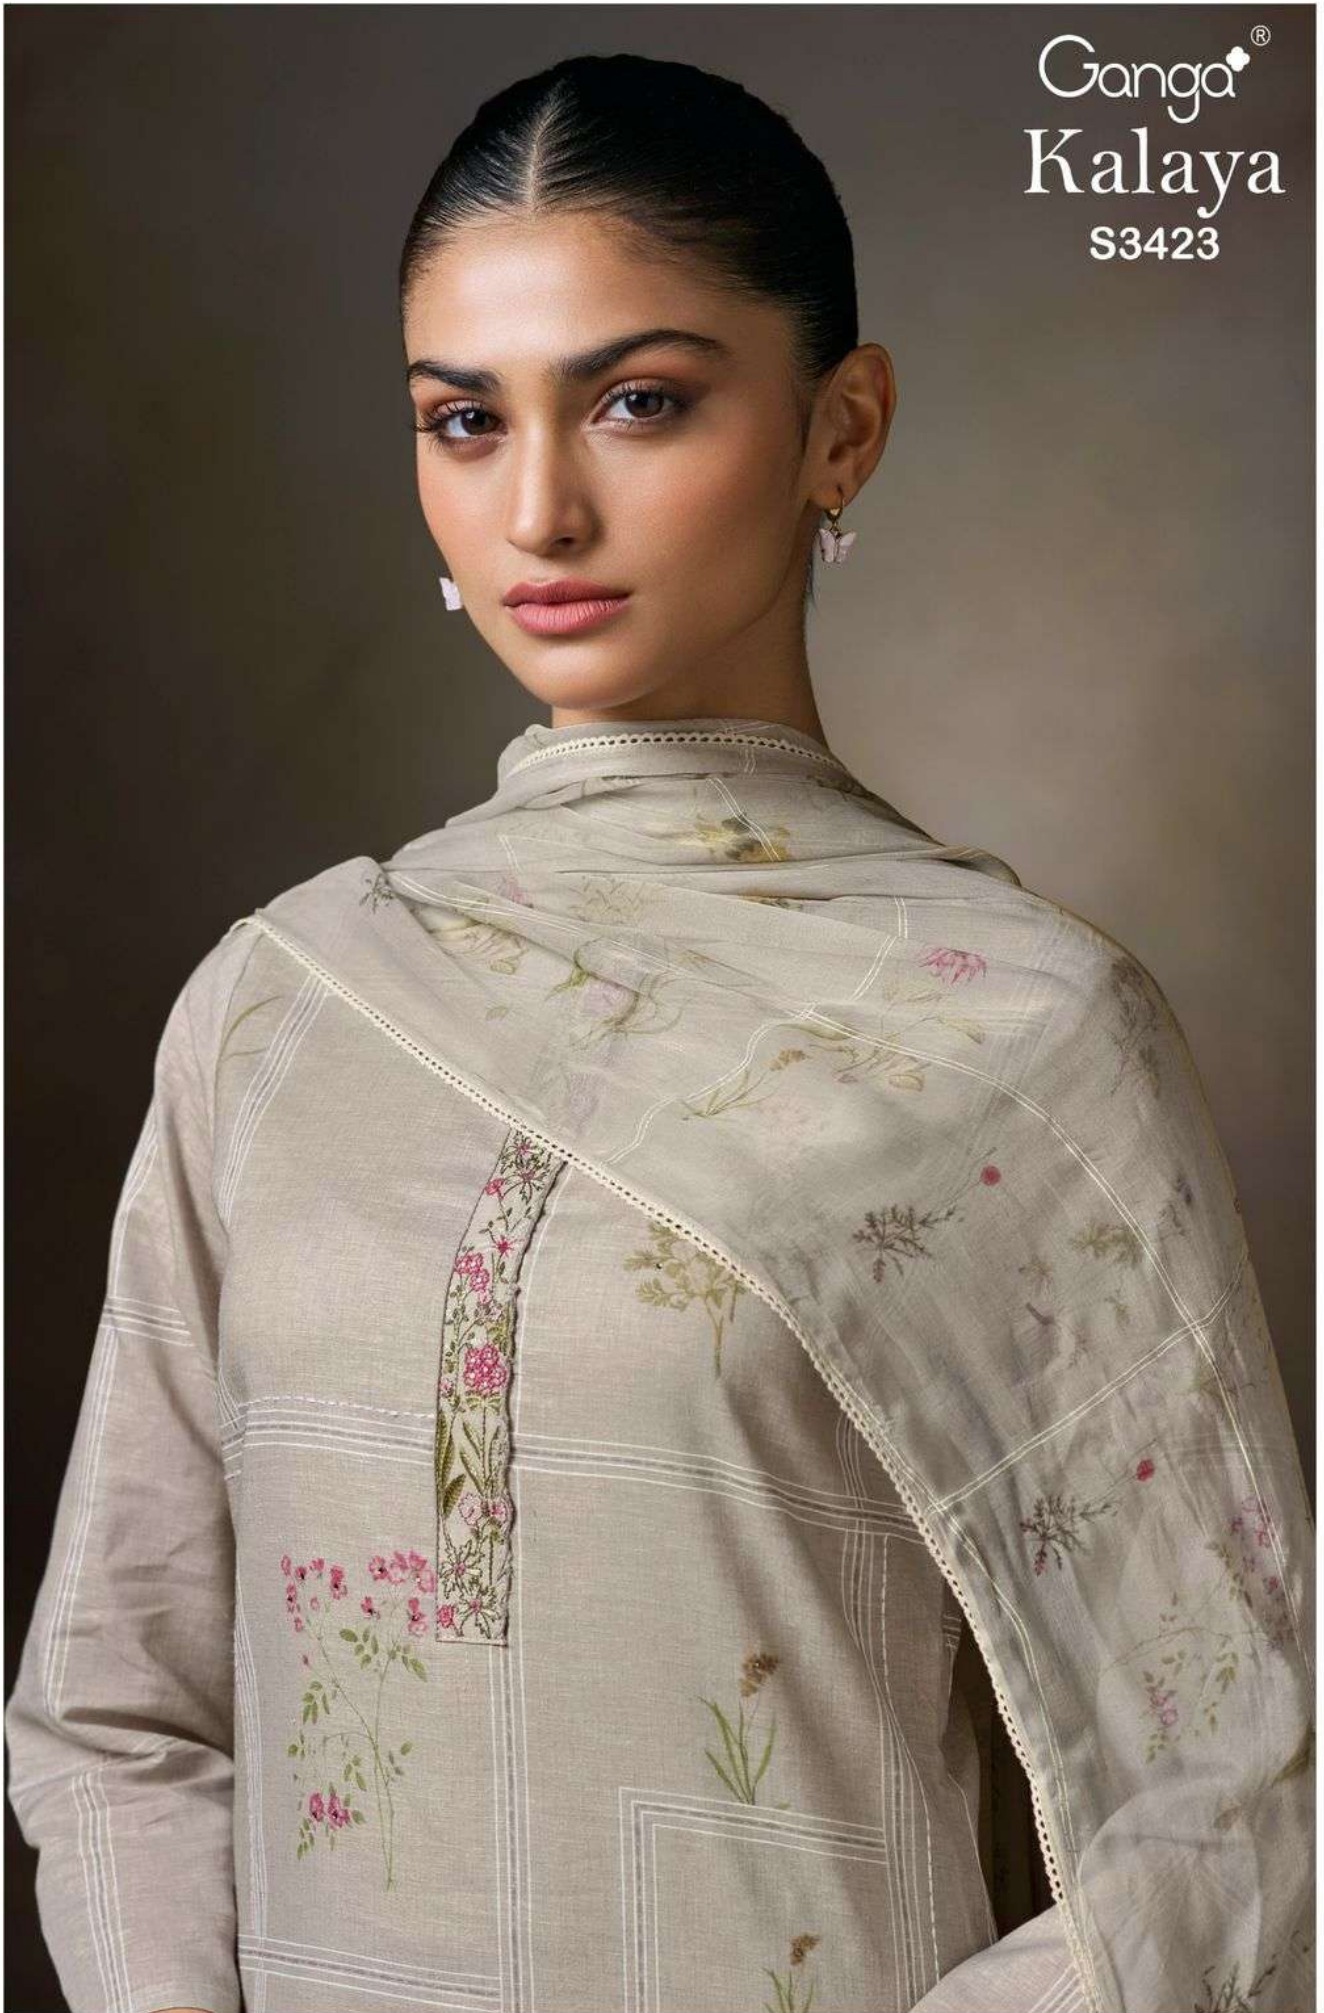

Ganga®
Kalaya
S3423