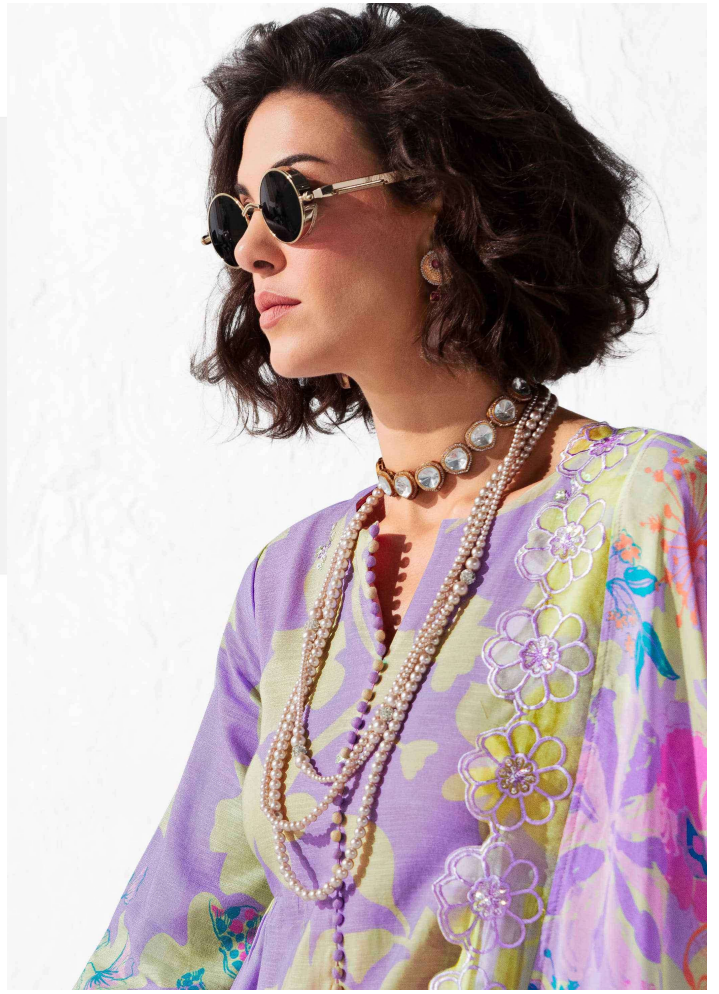

Heer

PANACHE

the flamboyant spirit that turns heads and sparks admiration.

9604