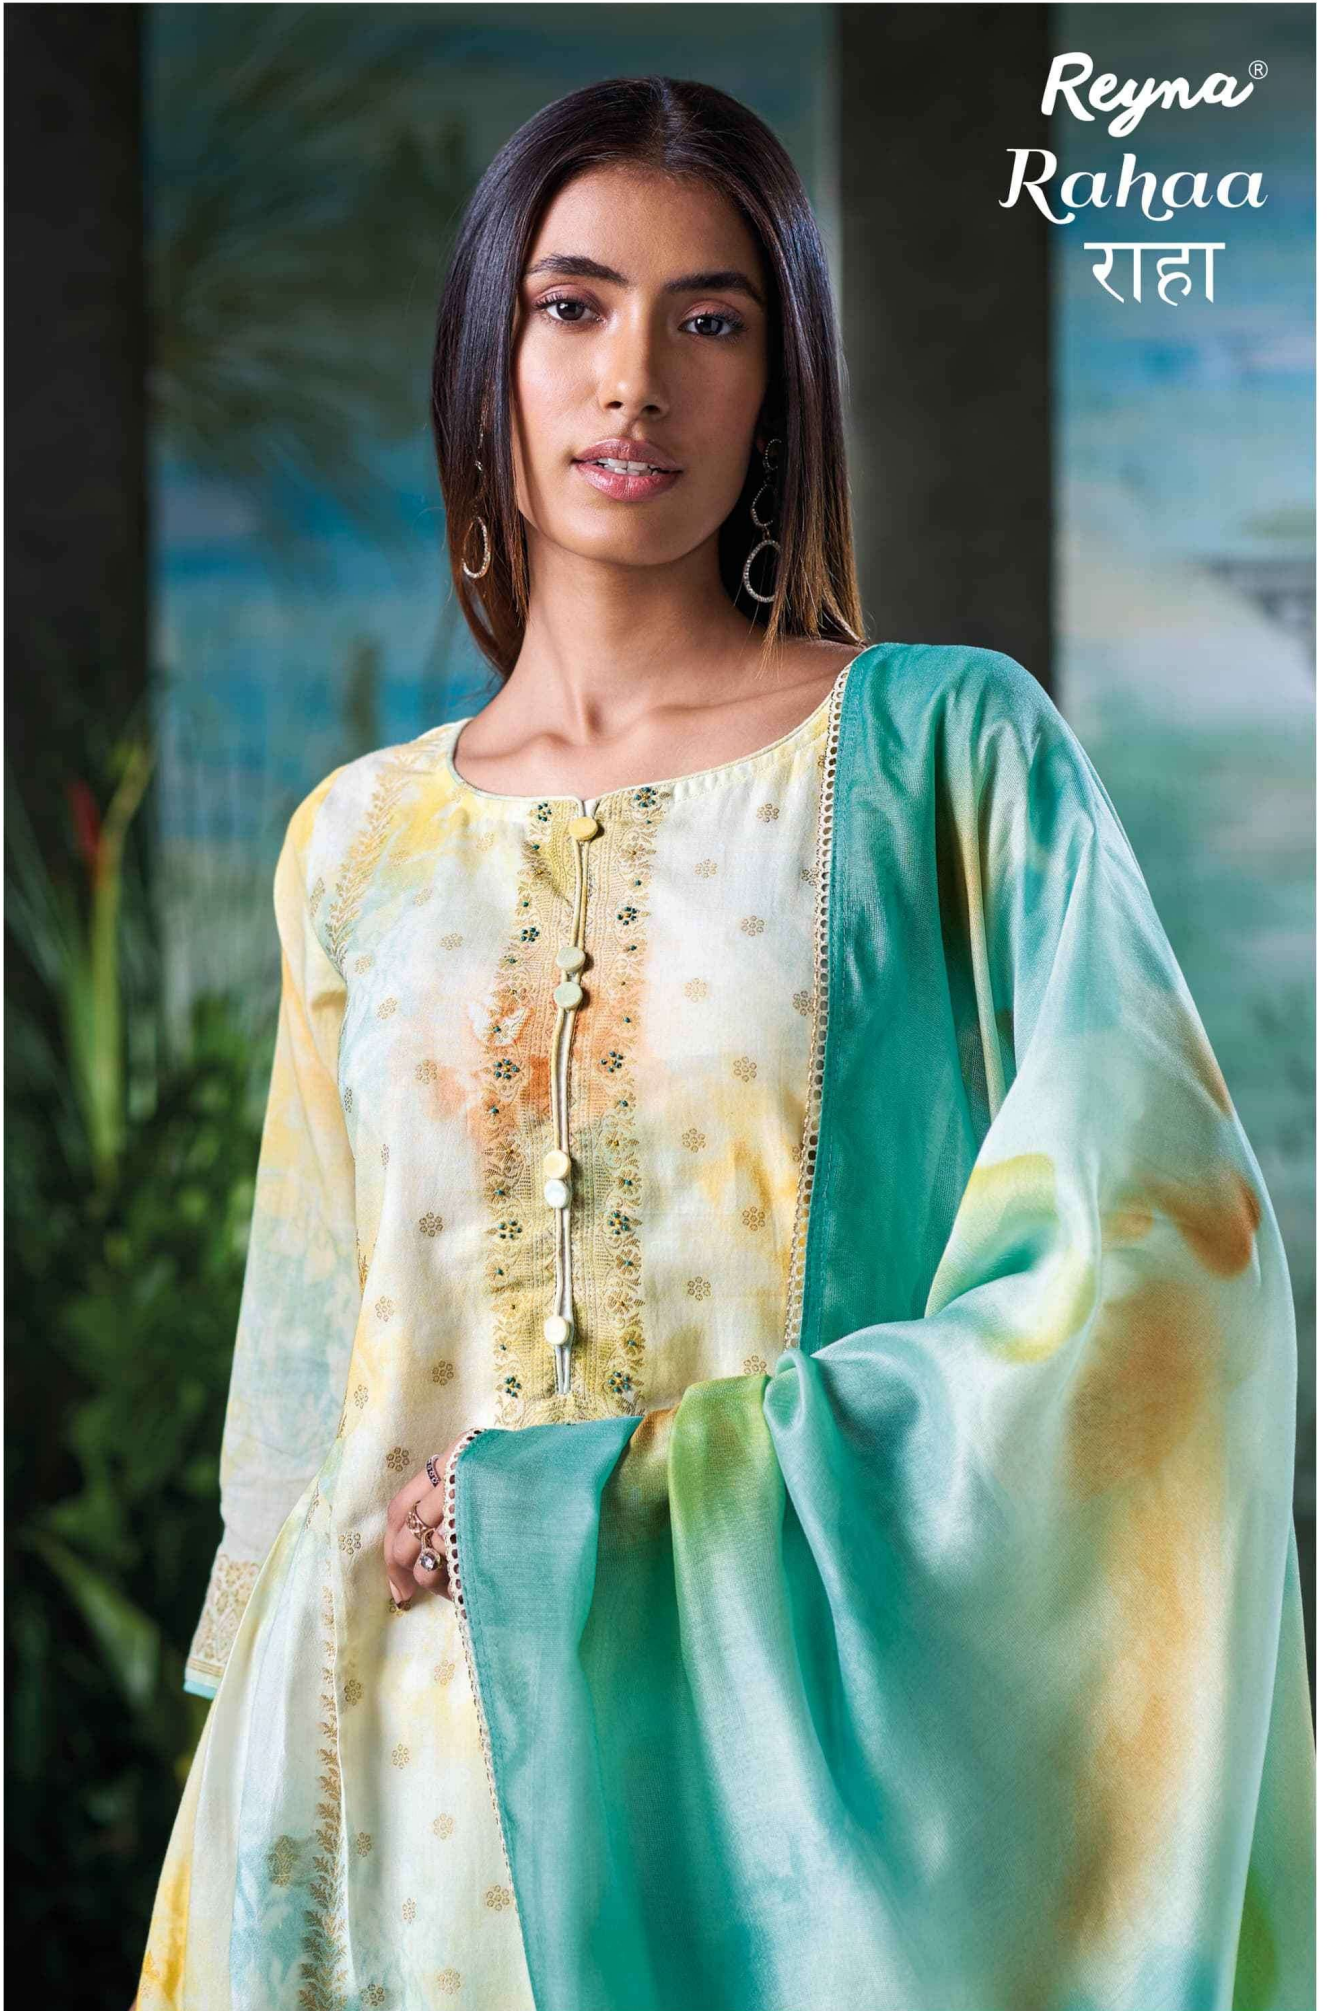

Reyna[®]
Rahaa
राहा

Reyna®

10306

Reyna®

10307

Reyna®

CATALOGUE NAME	DESCRIPTION	DESIGN NO.	PRICE
<i>Rahaa</i>	TOP PREMIUM HANDLOOM COTTON JAQUARD WITH BLOCK PRINT AND HANDWORK ON NECKLINE	10305	1745/-
	BOTTOM SUPERIOR COTTON WITH LACES	10306	1745/-
	DUPATTA PREMIUM HANDLOOM BLOCK PRINT WITH 4 SIDE LACE AND TASSELS	10307	1745/-
		10308	1745/-