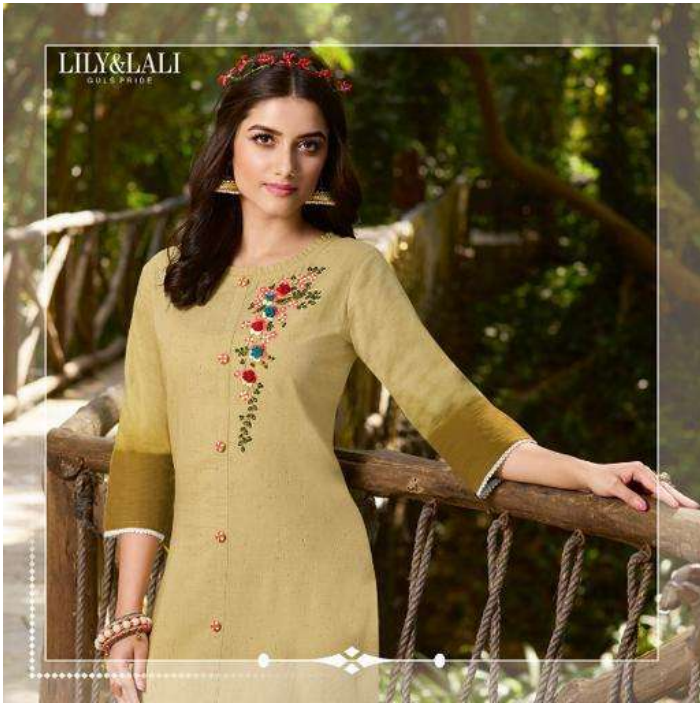

LILY&LALI

GULS PRIDE

A PRODUCT OF *afiona* GROUP

Modesty

D.No	TOP	BOTTOM
5021	Pure Soft Cotton Shaded Fabrics with Neps & Handwork	Jam Silk Cotton Pant with Bottom Work
5022	Pure Soft Cotton Shaded Fabrics with Neps & Handwork	Cotton Handi Pant with Bottom Work
5023	Pure Soft Cotton Shaded Fabrics with Neps & Handwork	Jam Silk Cotton Pant with Bottom Work
5024	Pure Soft Cotton Shaded Fabrics with Neps & Handwork	Jam Silk Cotton Pant with Bottom Work
5025	Pure Soft Cotton Shaded Fabrics with Neps & Handwork	Cotton Handi Pant with Bottom Work
5026	Pure Soft Cotton Shaded Fabrics with Neps & Handwork	Jam Silk Cotton Pant with Bottom Work

Sizes :- M-38, L-40, XL-42, XXL-44, 3XL-46

LILY&LALI
GOLD PRIDE

5021

5022

5023

5024

5025

5026