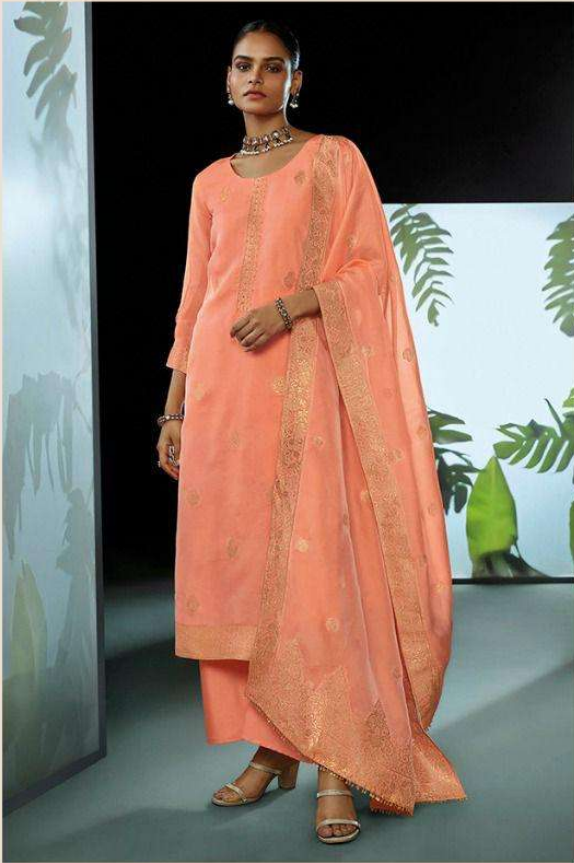

Ganga®

PRAKAMA

Ganga / C1024

C1020

C1021

C1024

C1022

C1023

C1025

Ganga®

PRODUCT NAME	PRAKAMA
D.NO.	C1020 TO C1025
DESCRIPTION	TOP PREMIUM WOVEN ORGANZA JACQUARD WITH HAND WORK BOTTOM PREMIUM COTTON SATIN SOLID DUPATTA FINEST WOVEN ORGANZA JACQUARD WITH FANCY LACE
HSN CODE	540834
WHOLESALE PRICE	2410/- EACH+GST(EXTRA)