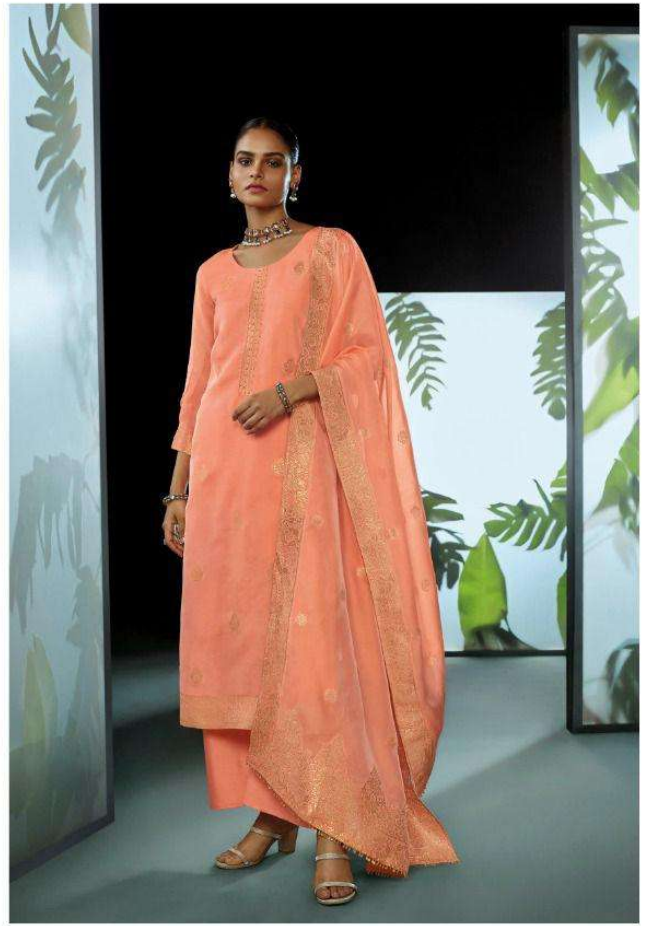

Ganga®

PRAKAMA

Ganga / C1024

C1020

C1021

C1024

C1022

C1023

C1025

Ganga®

PRODUCT NAME	PRAKAMA
D.NO.	C1020 TO C1025
DESCRIPTION	TOP PREMIUM WOVEN ORGANZA JACQUARD WITH HAND WORK BOTTOM PREMIUM COTTON SATIN SOLID DUPATTA FINEST WOVEN ORGANZA JACQUARD WITH FANCY LACE
HSN CODE	540834
WHOLESALE PRICE	2410/- EACH+GST(EXTRA)