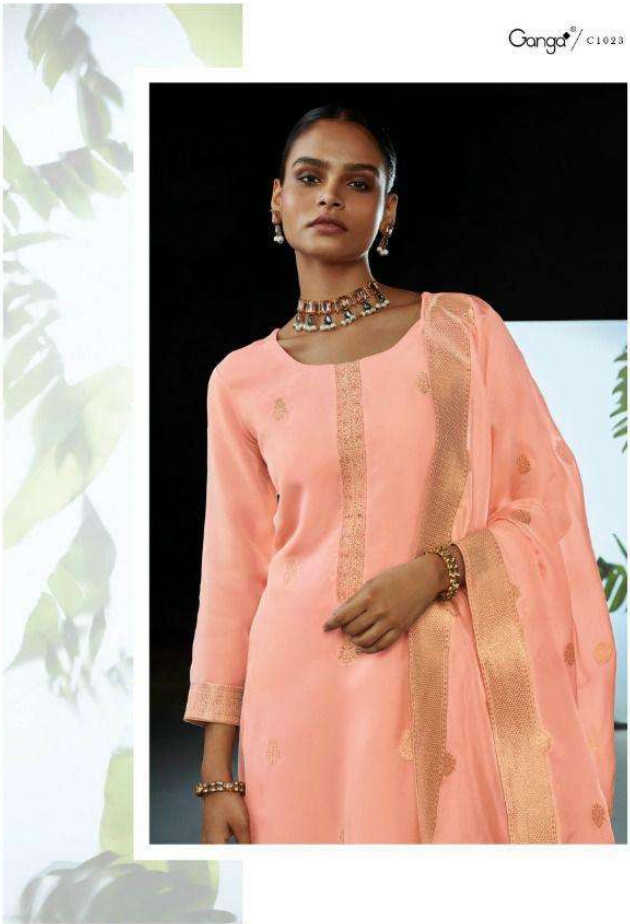

Ganga®

PRAKAMA

Ganga / C1024

C1020

C1021

C1024

C1022

C1023

C1025

Ganga®

PRODUCT NAME	PRAKAMA
D.NO.	C1020 TO C1025
DESCRIPTION	TOP PREMIUM WOVEN ORGANZA JACQUARD WITH HAND WORK BOTTOM PREMIUM COTTON SATIN SOLID DUPATTA FINEST WOVEN ORGANZA JACQUARD WITH FANCY LACE
HSN CODE	540834
WHOLESALE PRICE	2410/- EACH+GST(EXTRA)